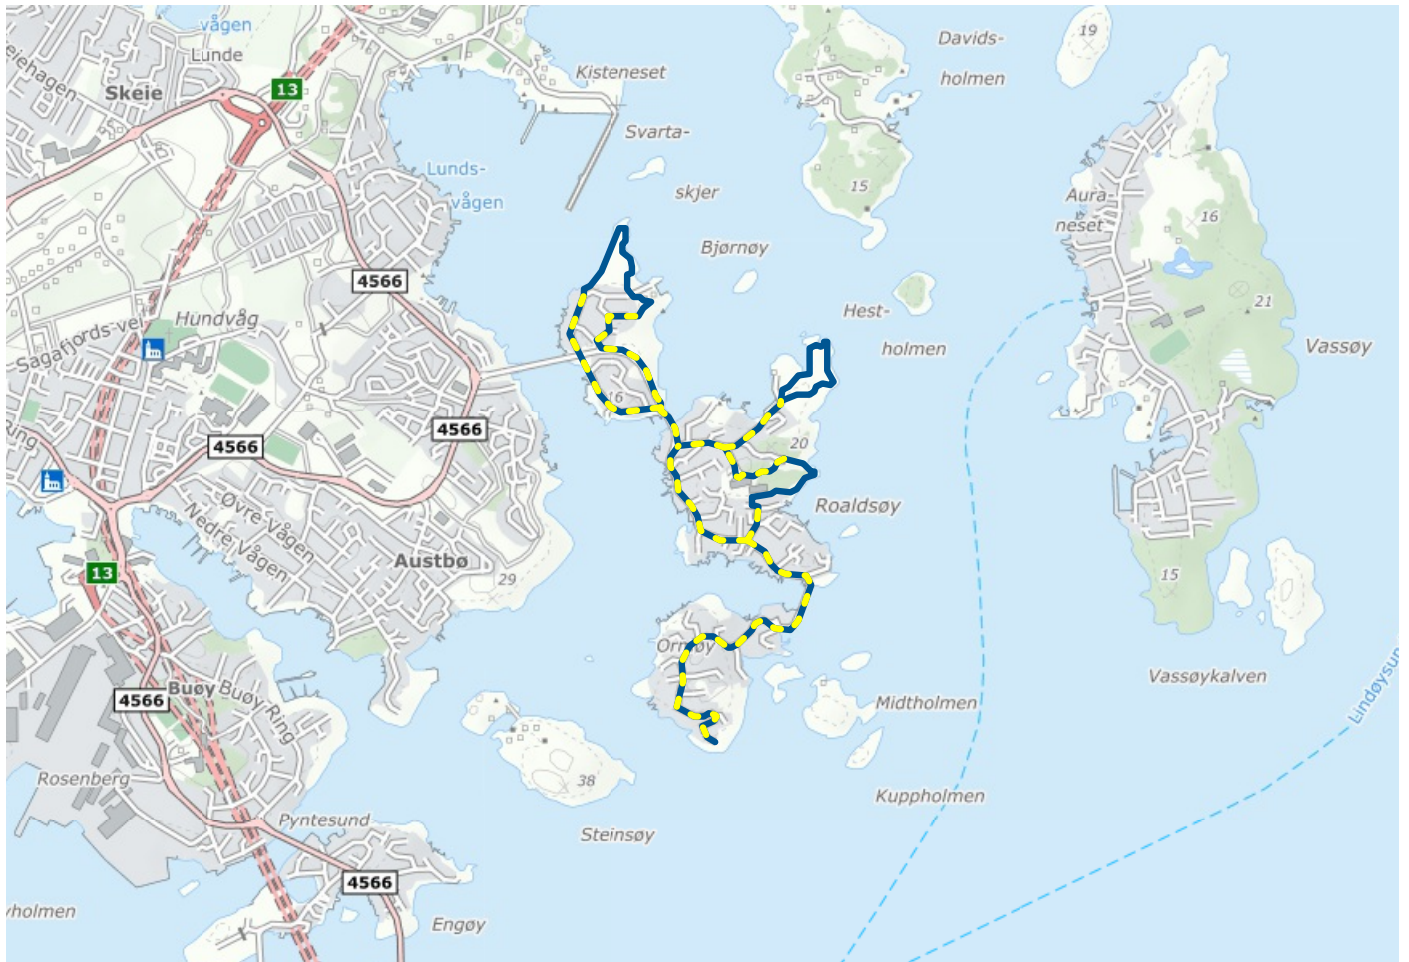

## Bjørnøyturen

### About the route

Suitable for: Children, adults

Length: 6.9 km

Duration: 110 minutes

Difficulty: Medium

Lighted: Partially lighted

Accessible for stroller: No

Accessible for wheelchair: No

### Legend

 Route

 Lighted route

 Shortcut