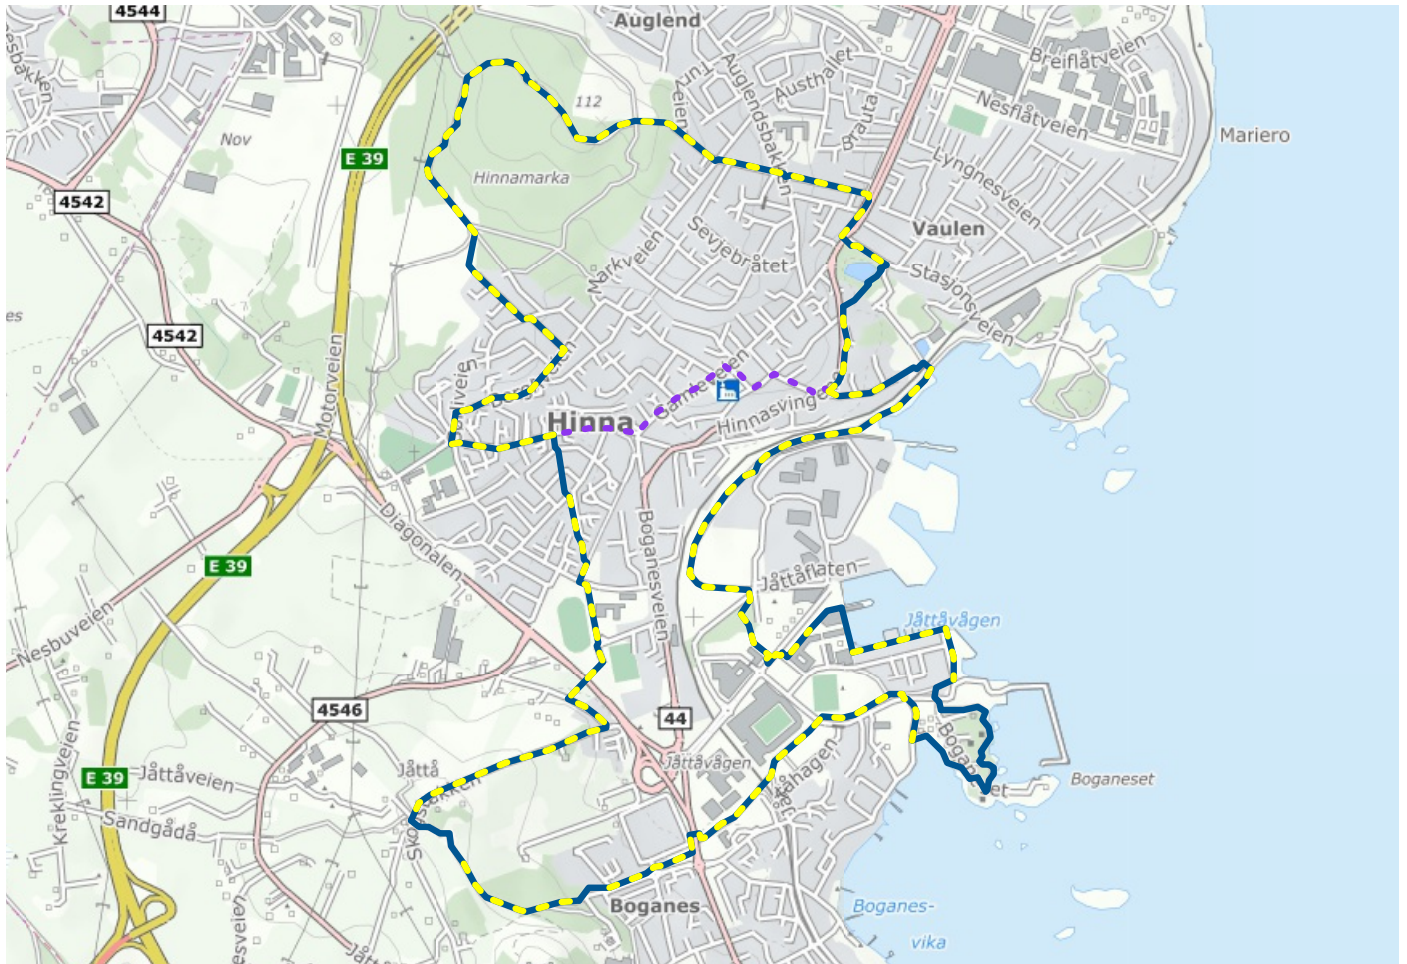

## Boganesturen

### About the route

Suitable for: Adults

Length: 11.8 km

Duration: 3 hours

Difficulty: Difficult

Lighted: Partially lighted

Accessible for stroller: Yes

Accessible for wheelchair: No

### Legend