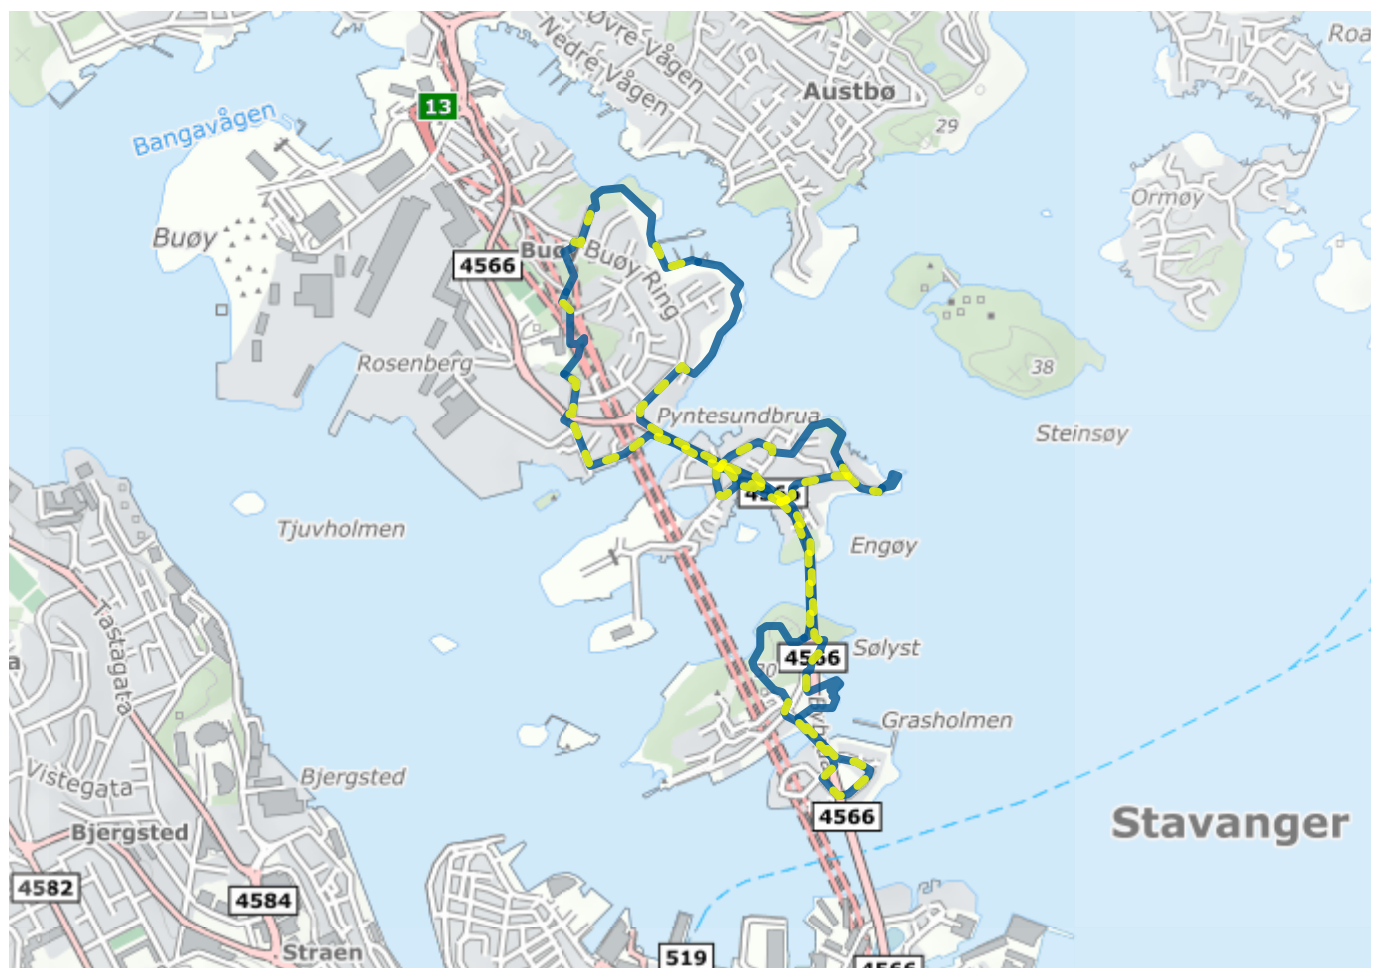

Buøyturen

Buøyturen

About the route

Suitable for: Children, adults

Length: 7.6km

Duration: 110 minutes

Difficulty: Medium

Lighted: Partially lighted

Legend

Route

Lighted route

Shortcut