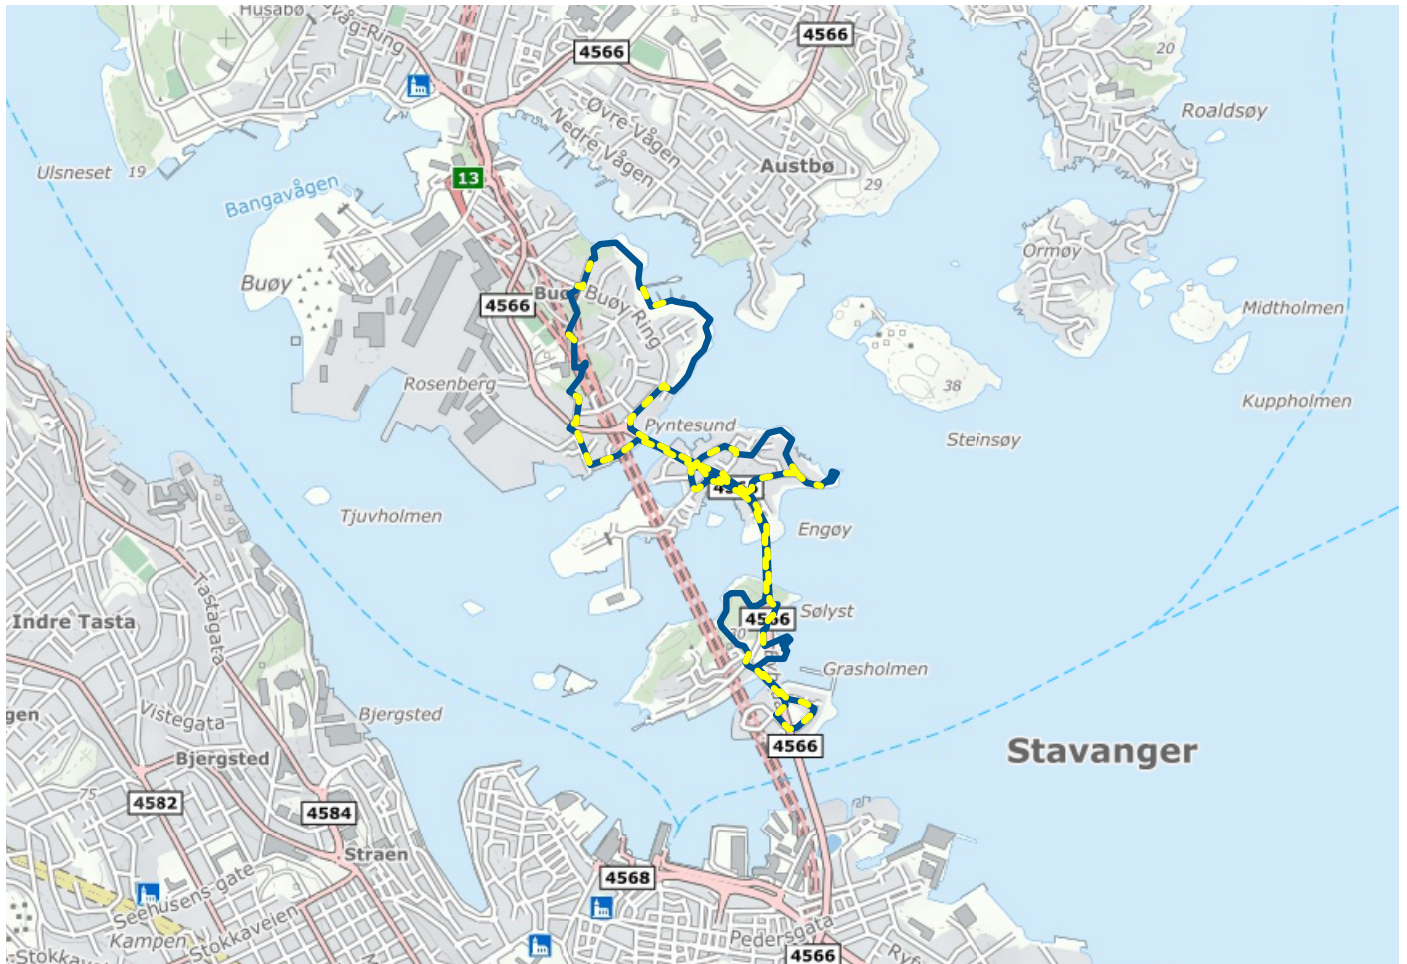

Buøyturen

About the route

Suitable for: Children, adults

Length: 7.6 km

Duration: 110 minutes

Difficulty: Medium

Lighted: Partially lighted

Legend

-  Route
-  Lighted route

 Shortcut