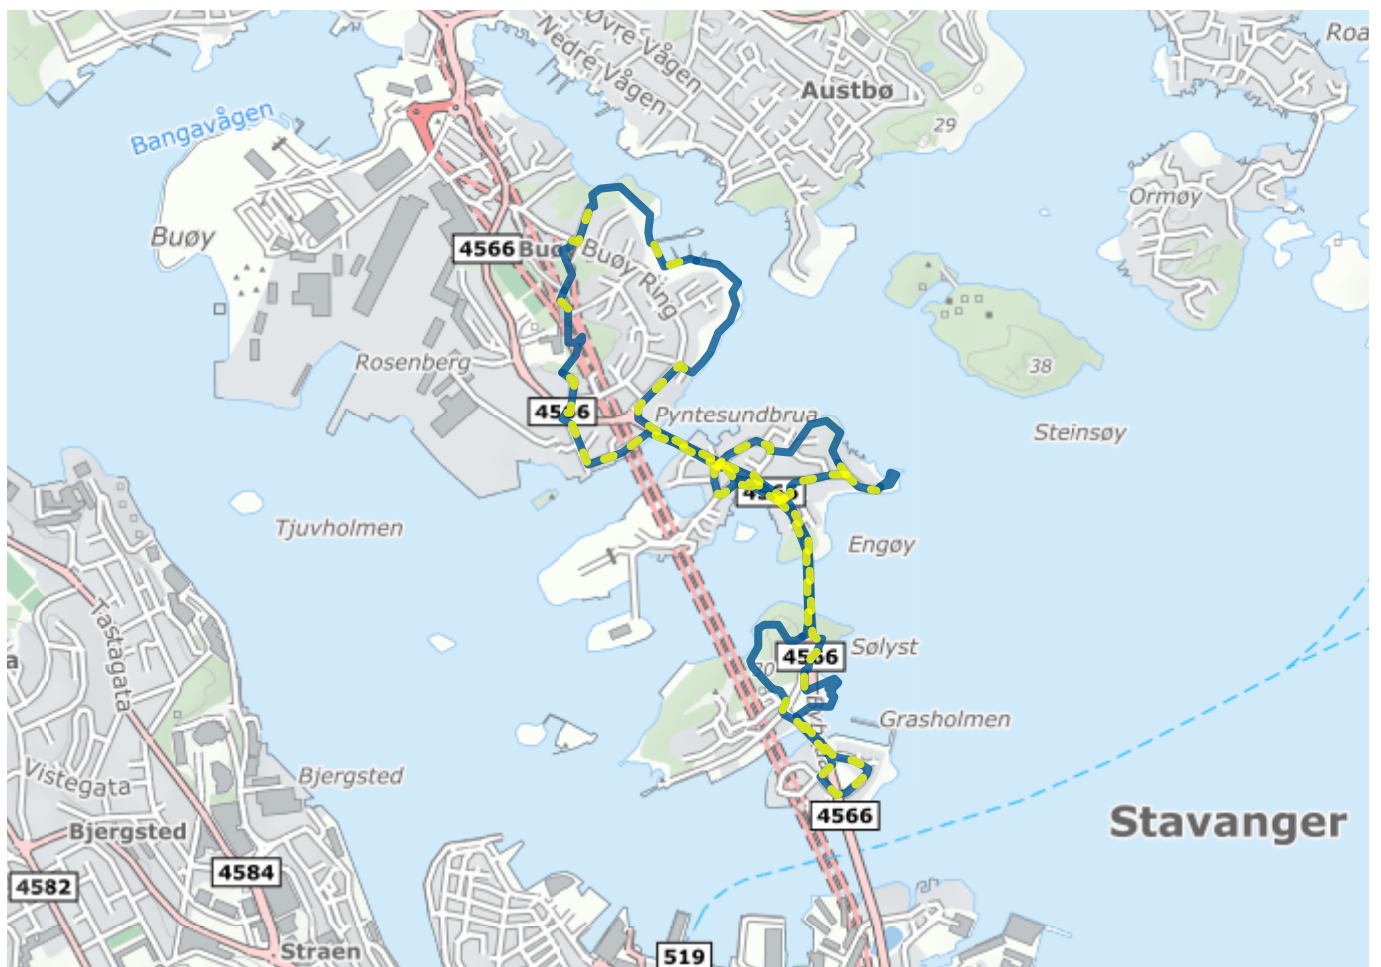

Buøyturen

Buøyturen

About the route

Suitable for: Children, adults

Length: 7.6km

Duration: 110 minutes

Difficulty: Medium

Llghted: Partially lighted

Legend

Route

Lighted route

Shortcut