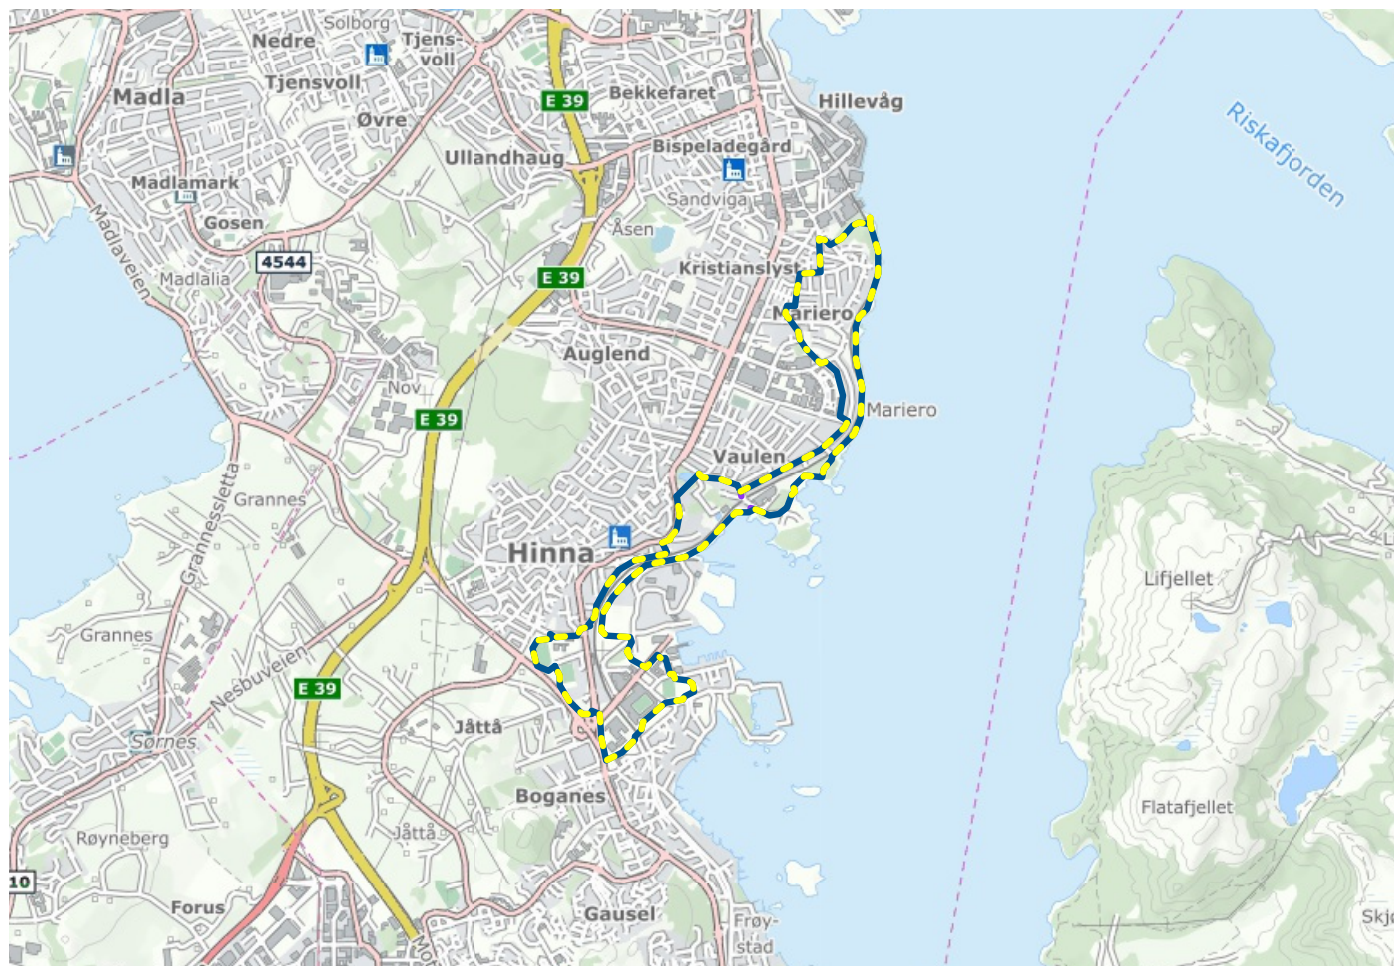

## Dobbeltturen

### About the route

Suitable for: Adults

Length: 11.4 km

Duration: 3 hours

Difficulty: Medium

Lighted: Partially lighted

Accessible for stroller: Yes

Accessible for wheelchair: No

### Legend

 Route

 Lighted route

 Shortcut