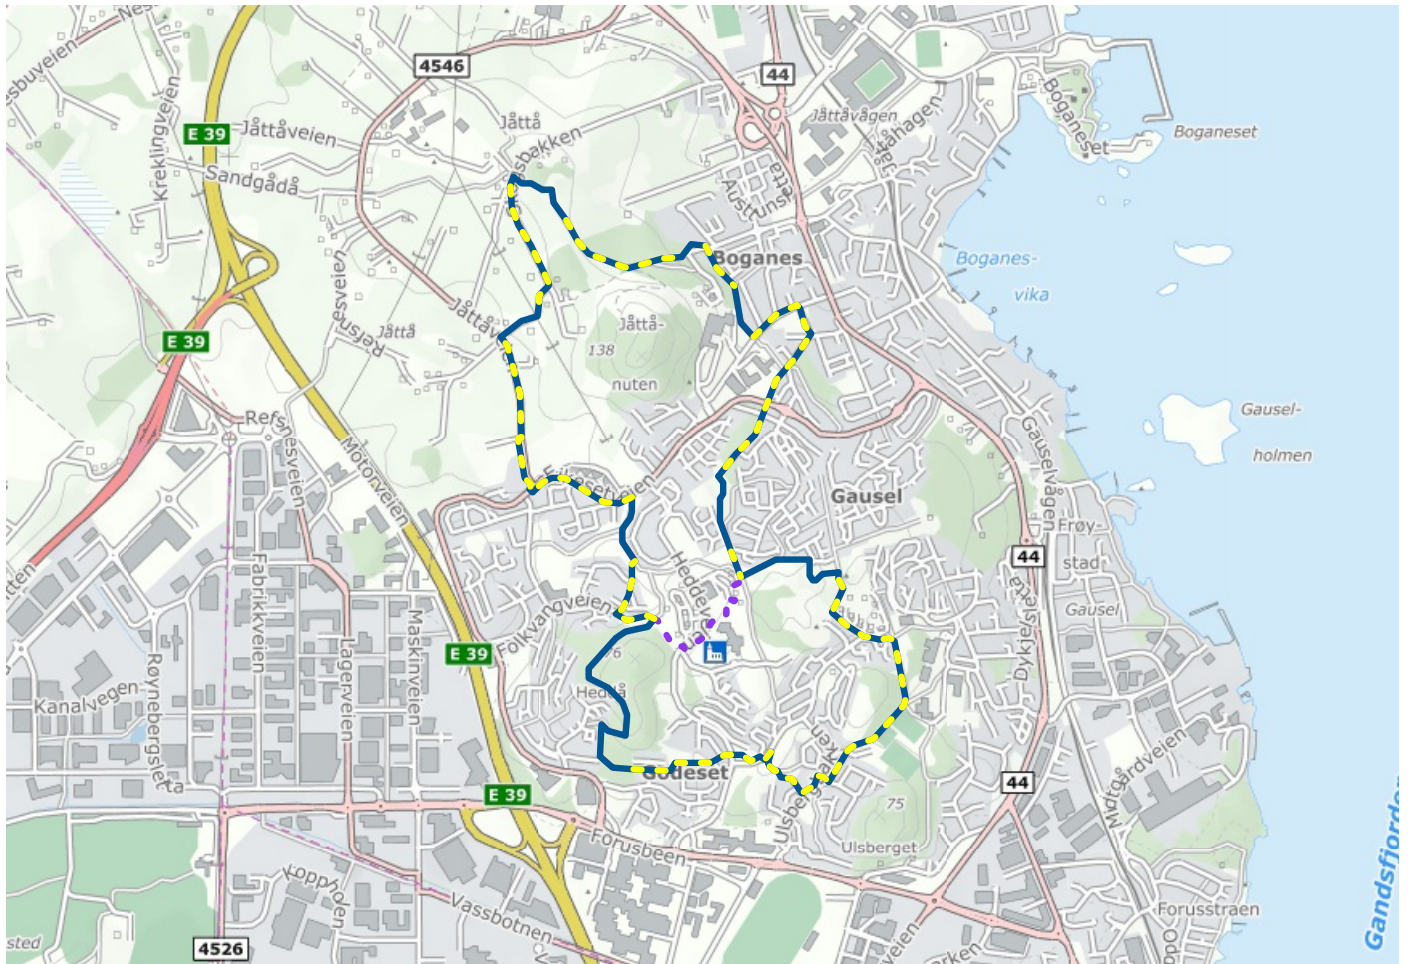

Eikebergturen

About the route

Suitable for: Children, adults

Length: 7.1 km

Duration: 70 minutes

Difficulty: Medium

Lighted: Partially lighted

Accessible for stroller: Yes

Accessible for wheelchair: No

Legend

 Route

 Lighted route

 Shortcut