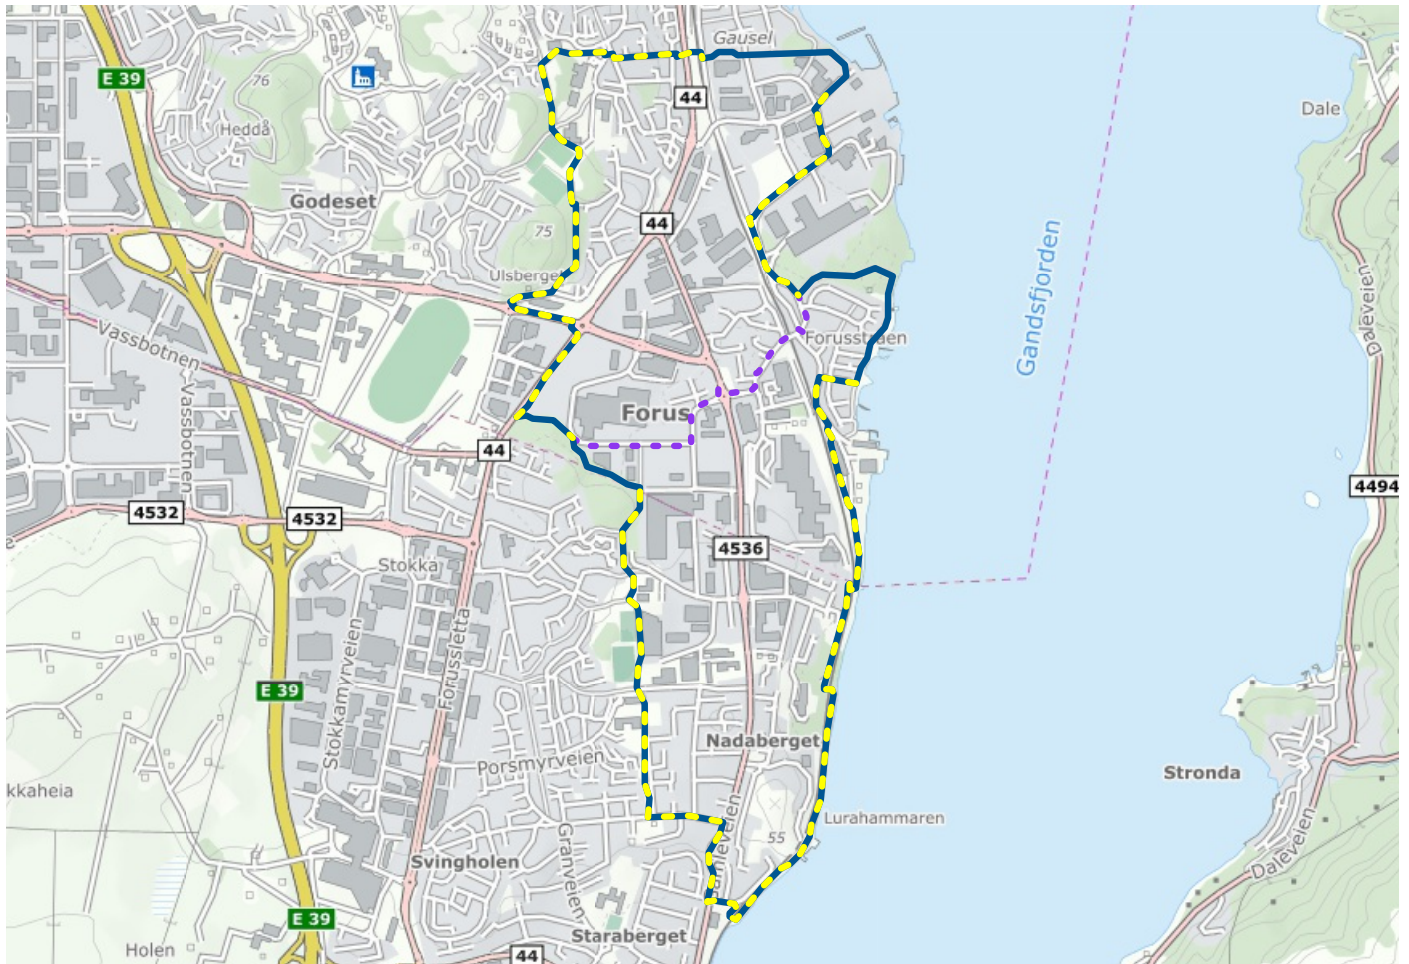

Forusstrandaturen

About the route

Suitable for: Children, adults

Length: 8.4 km

Duration: 2 hours

Difficulty: Medium

Lighted: Partially lighted

Accessible for stroller: Yes

Accessible for wheelchair: No

Legend

 Route

 Lighted route

 Shortcut