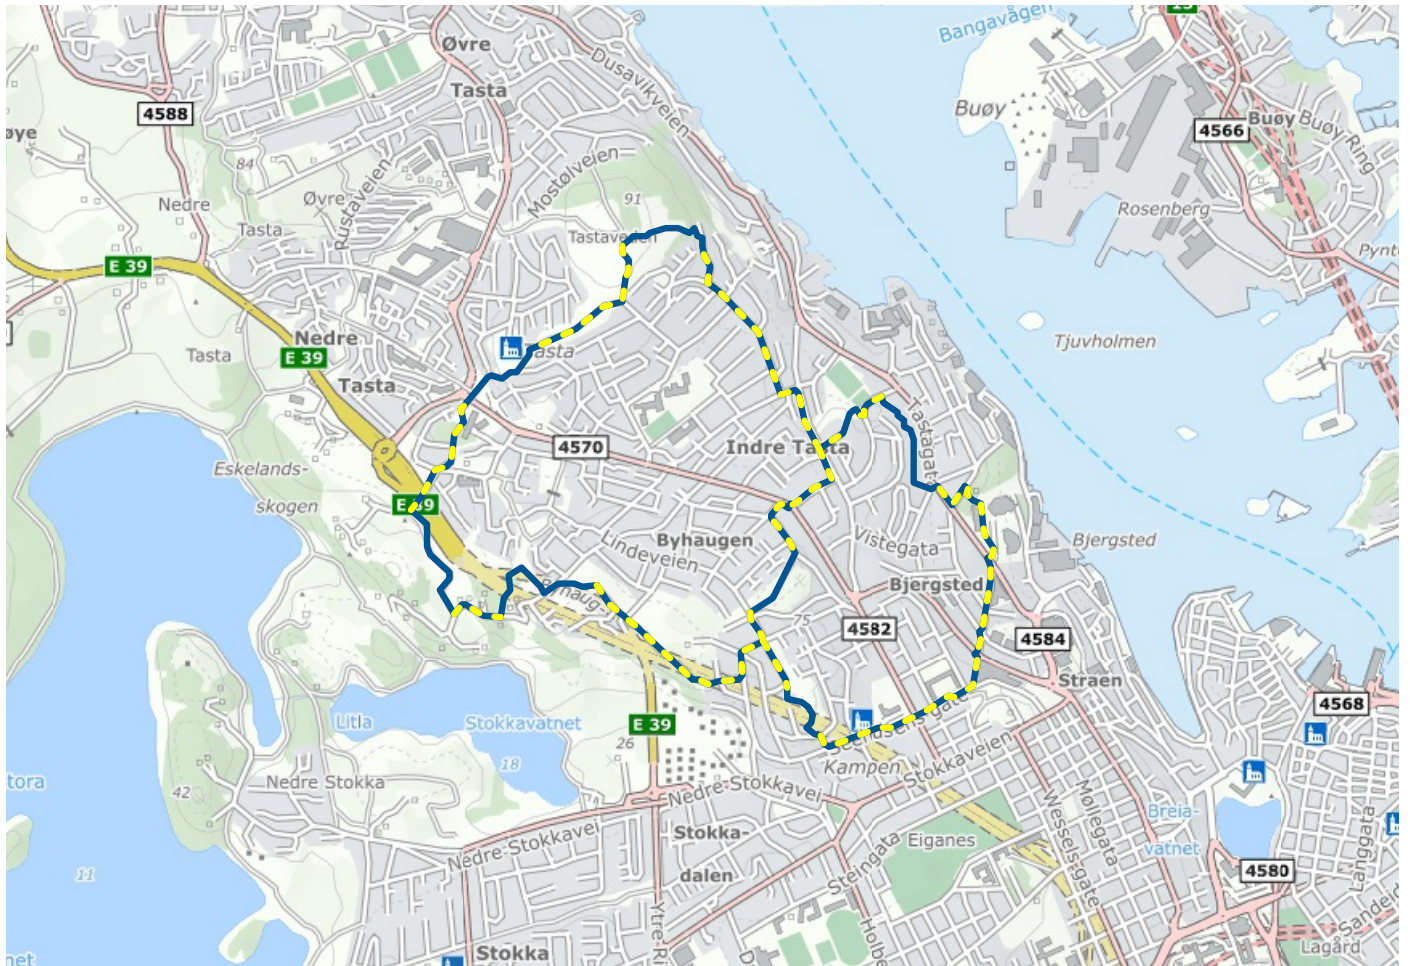

Kampenturen

About the route

Suitable for: Children, adults

Length: 6.5 km

Duration: 1 hours

Difficulty: Medium

Lighted: Partially lighted

Legend

-  Route
-  Lighted route

 Shortcut