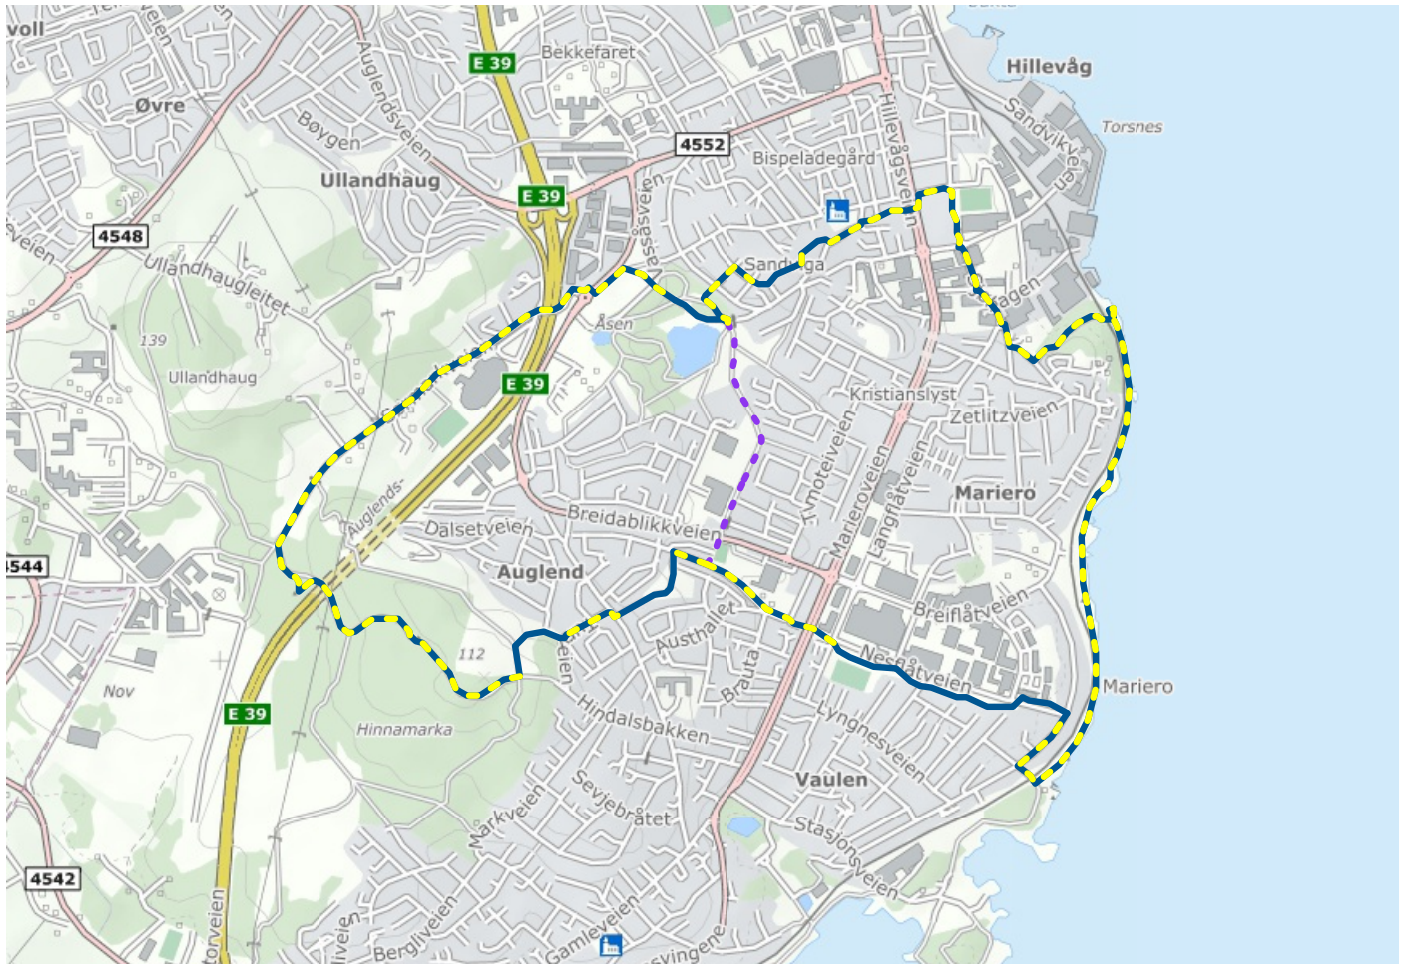

Kristianslystturen

About the route

Suitable for: Children, adults

Length: 9 km

Duration: 140 minutes

Difficulty: Medium

Lighted: Partially lighted

Accessible for stroller: Yes

Accessible for wheelchair: No

Legend

 Route

 Lighted route

 Shortcut