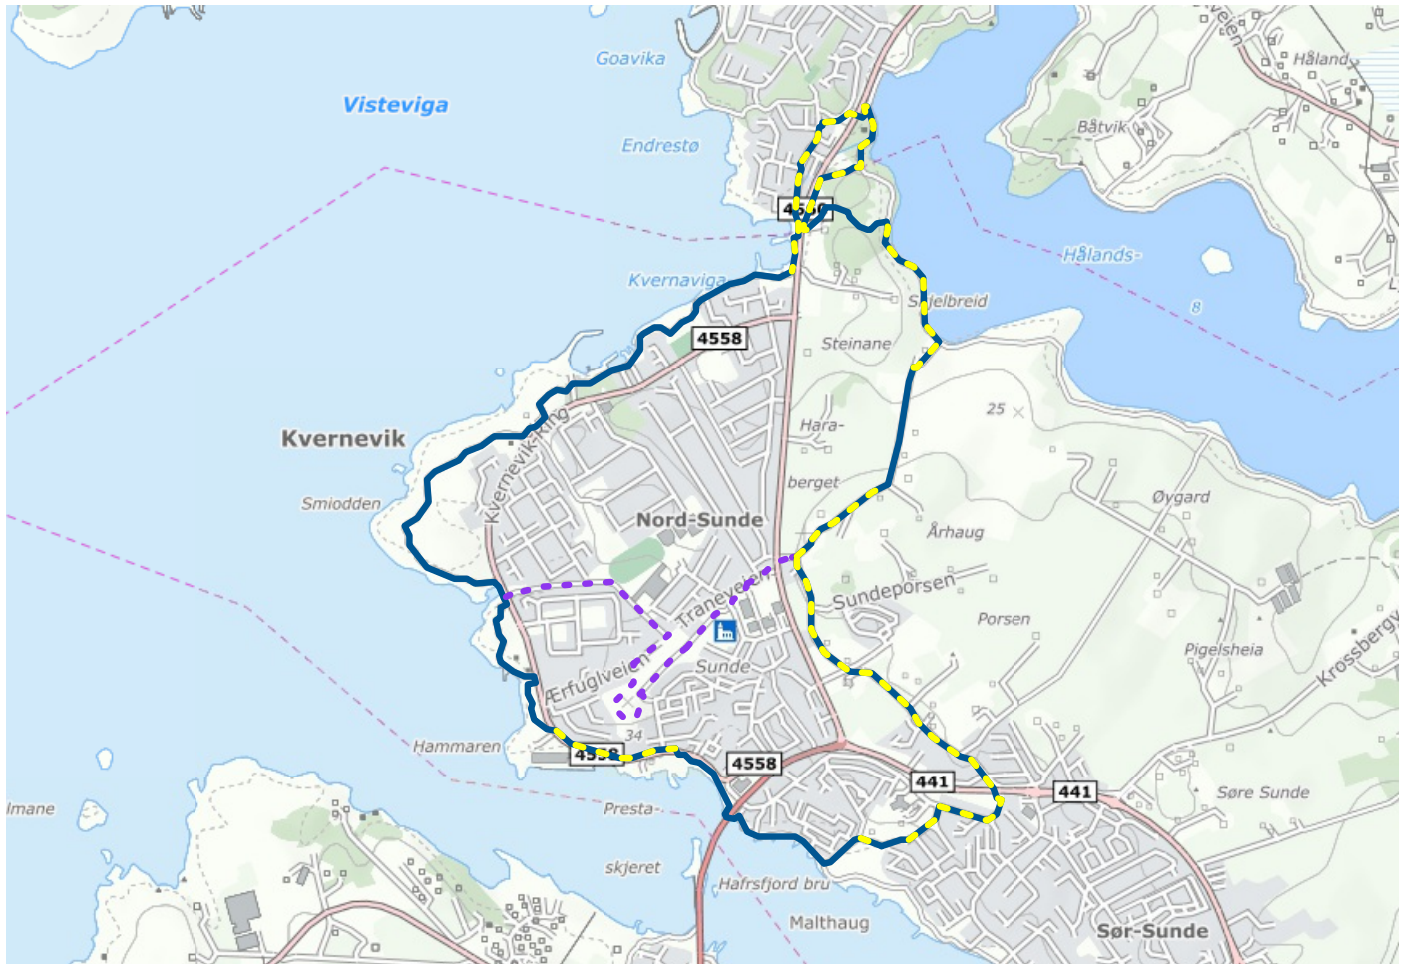

Kvernevikturen

About the route

Suitable for: Children, adults

Length: 8.3 km

Duration: 2 hours

Difficulty: Medium

Lighted: Partially lighted

Accessible for stroller: Yes

Accessible for wheelchair: No

Legend

 Route

 Lighted route

 Shortcut