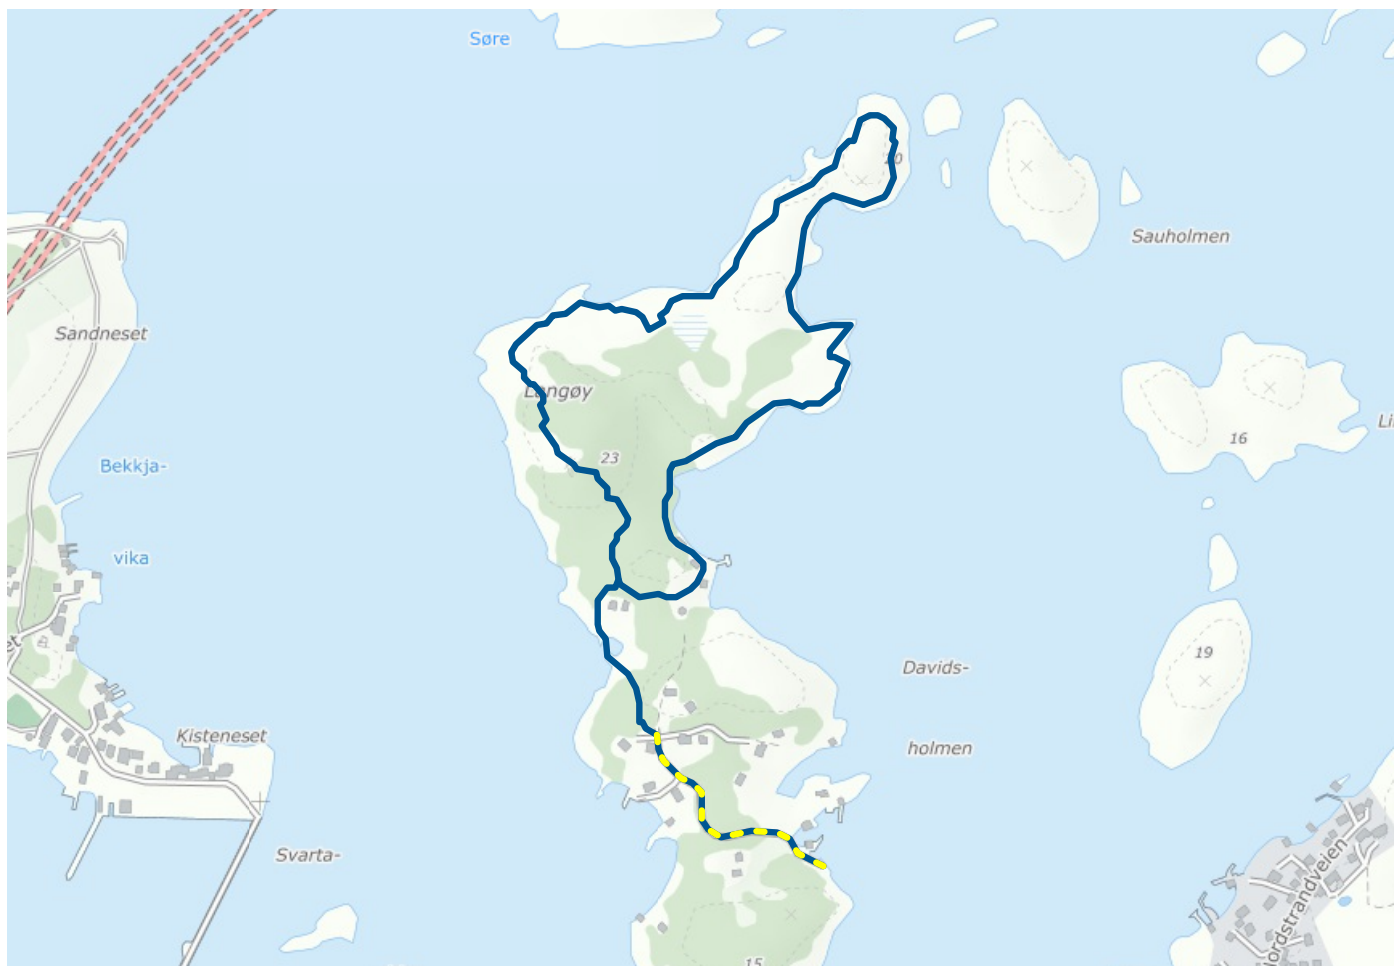

Langøyturen

About the route

Suitable for: Adults

Length: 3.8 km

Duration: 1 hours

Difficulty: Easy

Lighted: Partially lighted

Legend

 Route

 Lighted route

 Shortcut