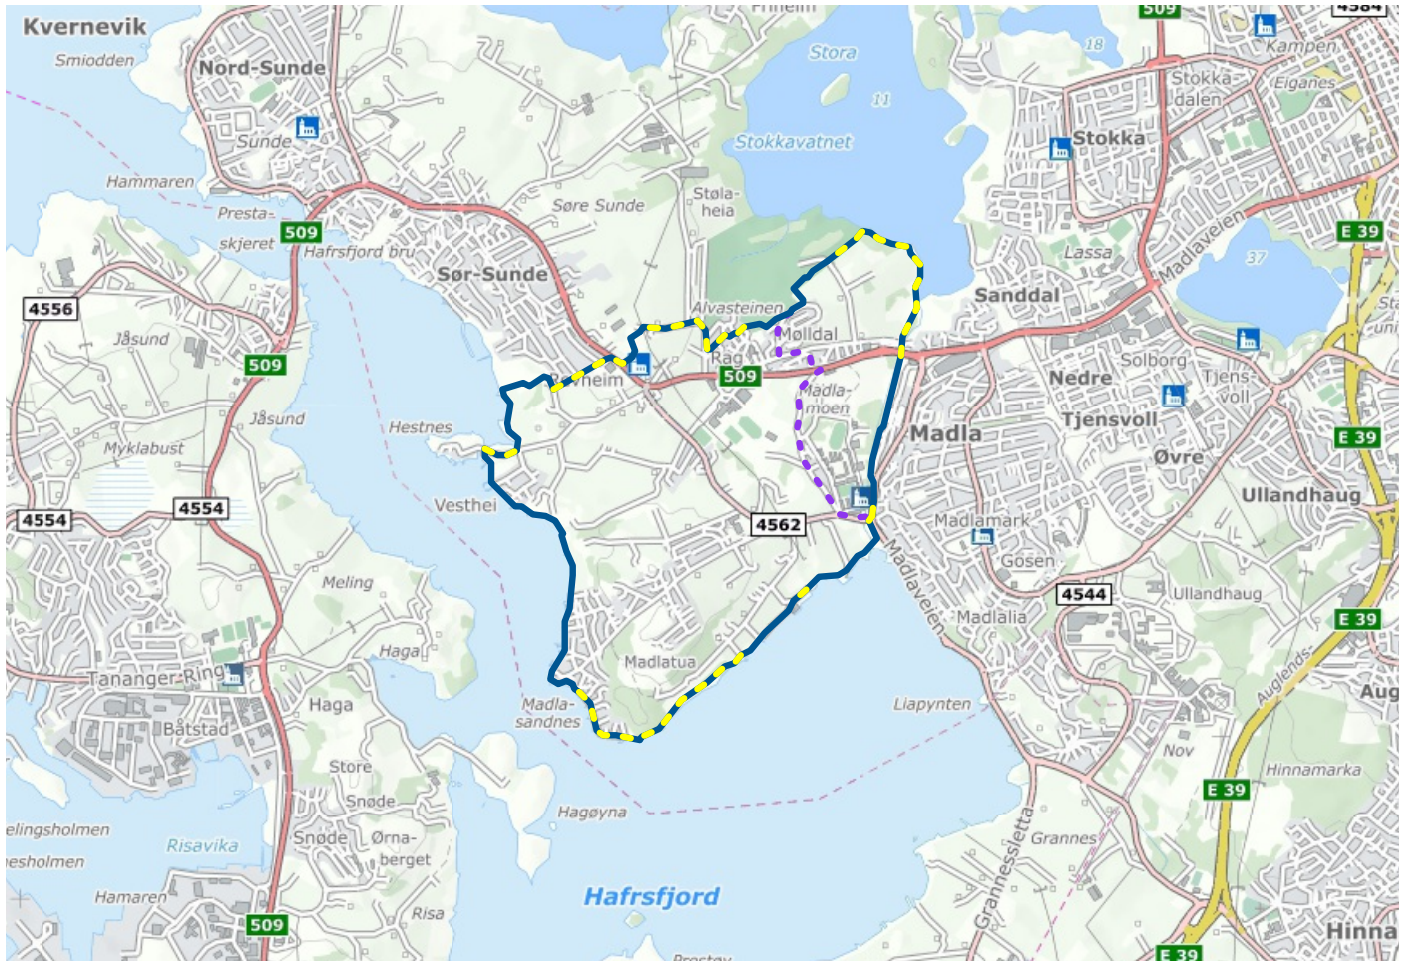

Madlasandnesturen

About the route

Suitable for: Children, adults

Length: 10.4 km

Duration: 160 minutes

Difficulty: Medium

Lighted: Partially lighted

Accessible for stroller: Yes

Accessible for wheelchair: No

Legend

 Route

 Lighted route

 Shortcut