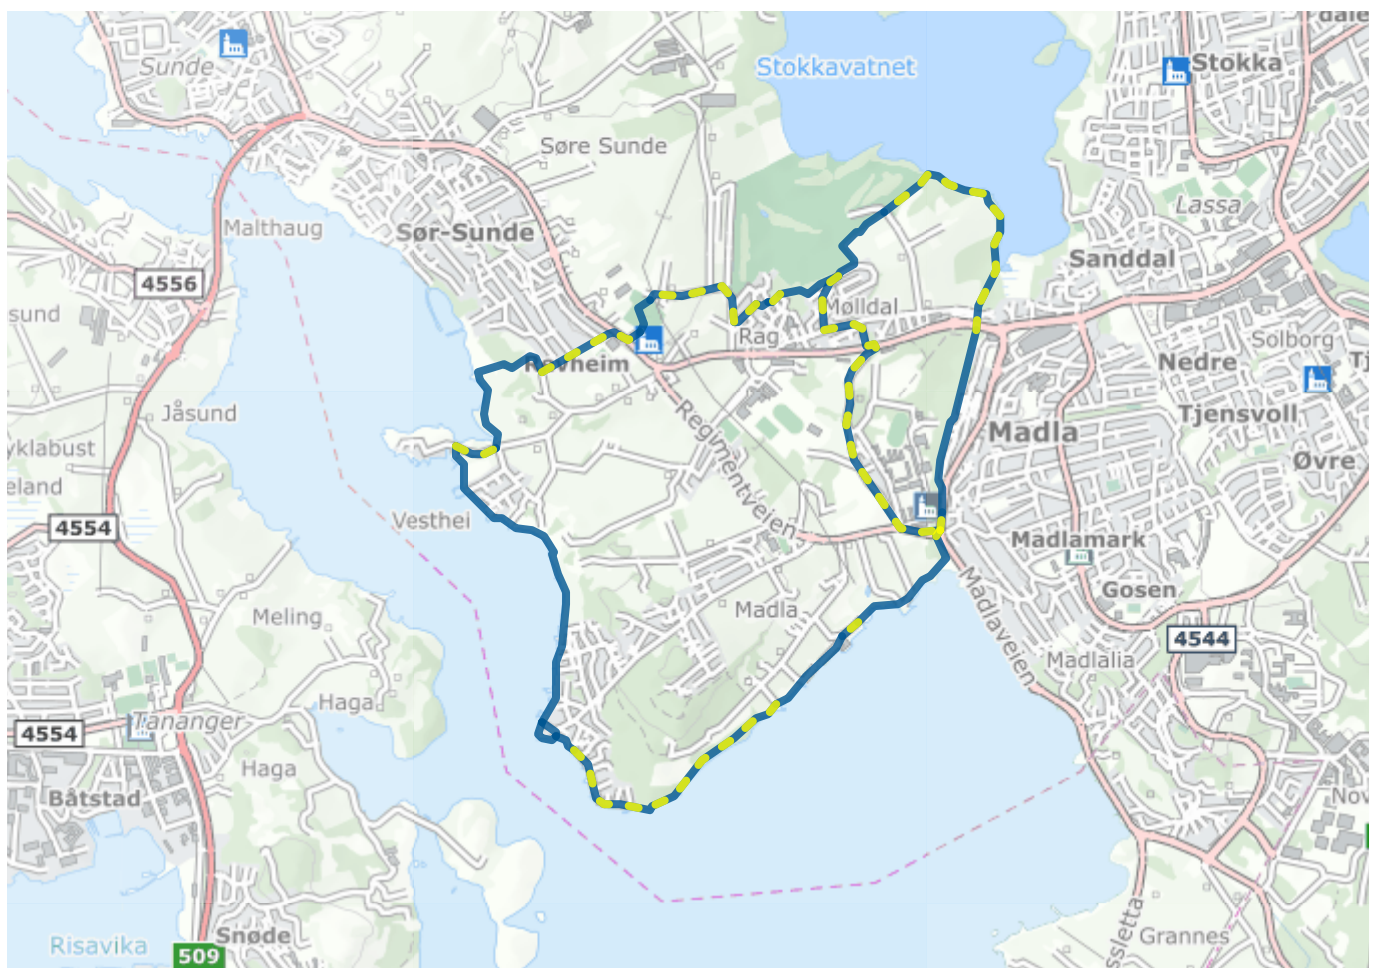

Madlasandnesturen

Madlasandnesturen

About the route

Suitable for: Children, adults

Length: 10.4km

Duration: 160 minutes

Difficulty: Medium

Lighted: Partially lighted

Legend

Route

Lighted route

Shortcut