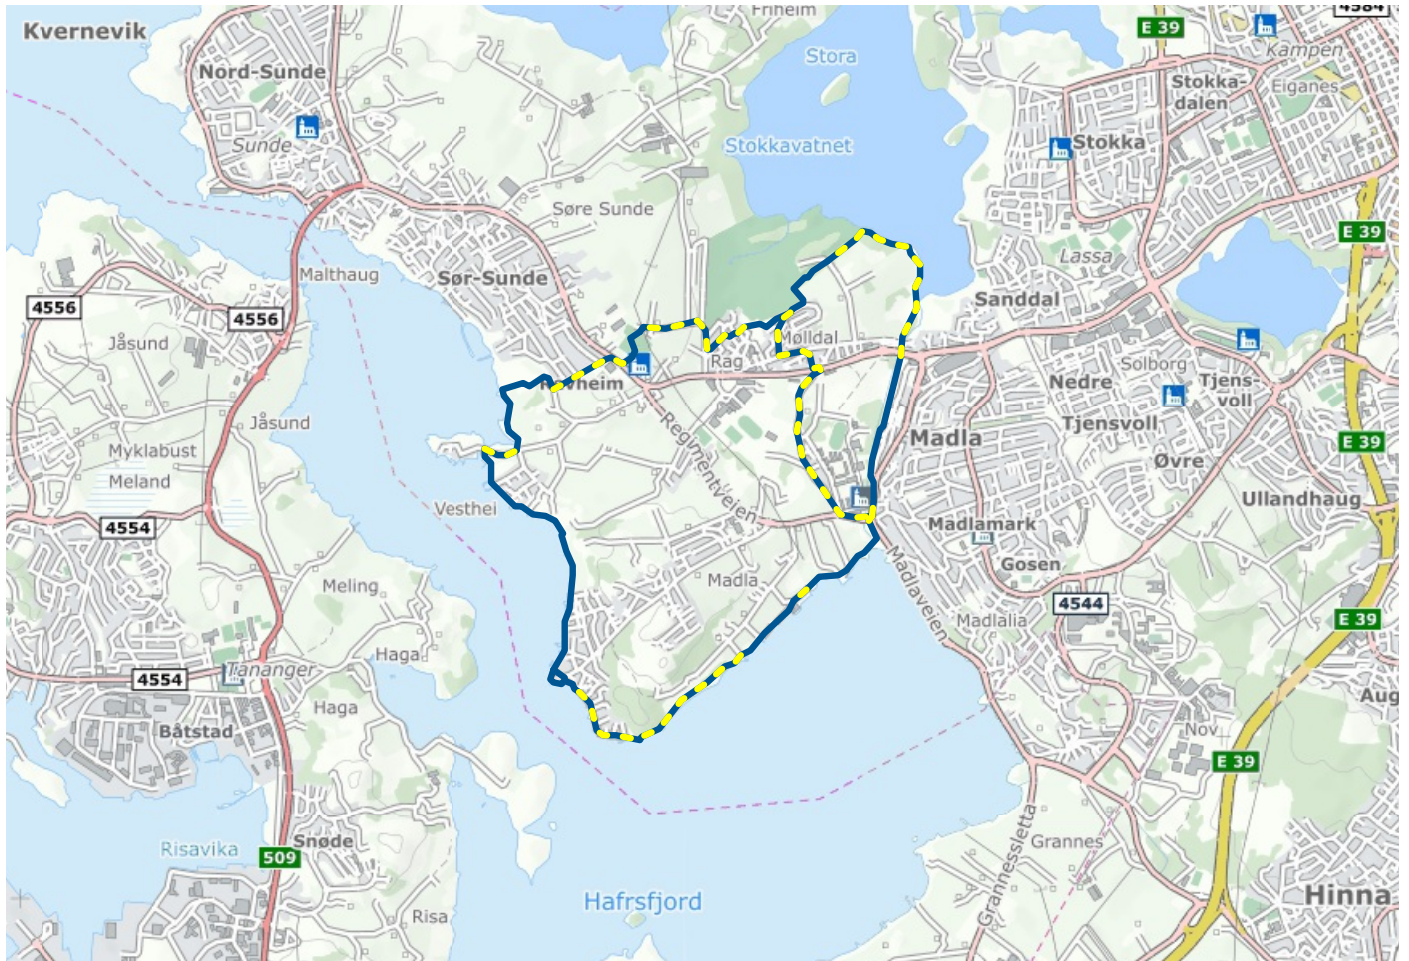

Madlasandnesturen

About the route

Suitable for: Children, adults

Length: 10.4 km

Duration: 160 minutes

Difficulty: Medium

Lighted: Partially lighted

Legend

Route

Lighted route

 Shortcut