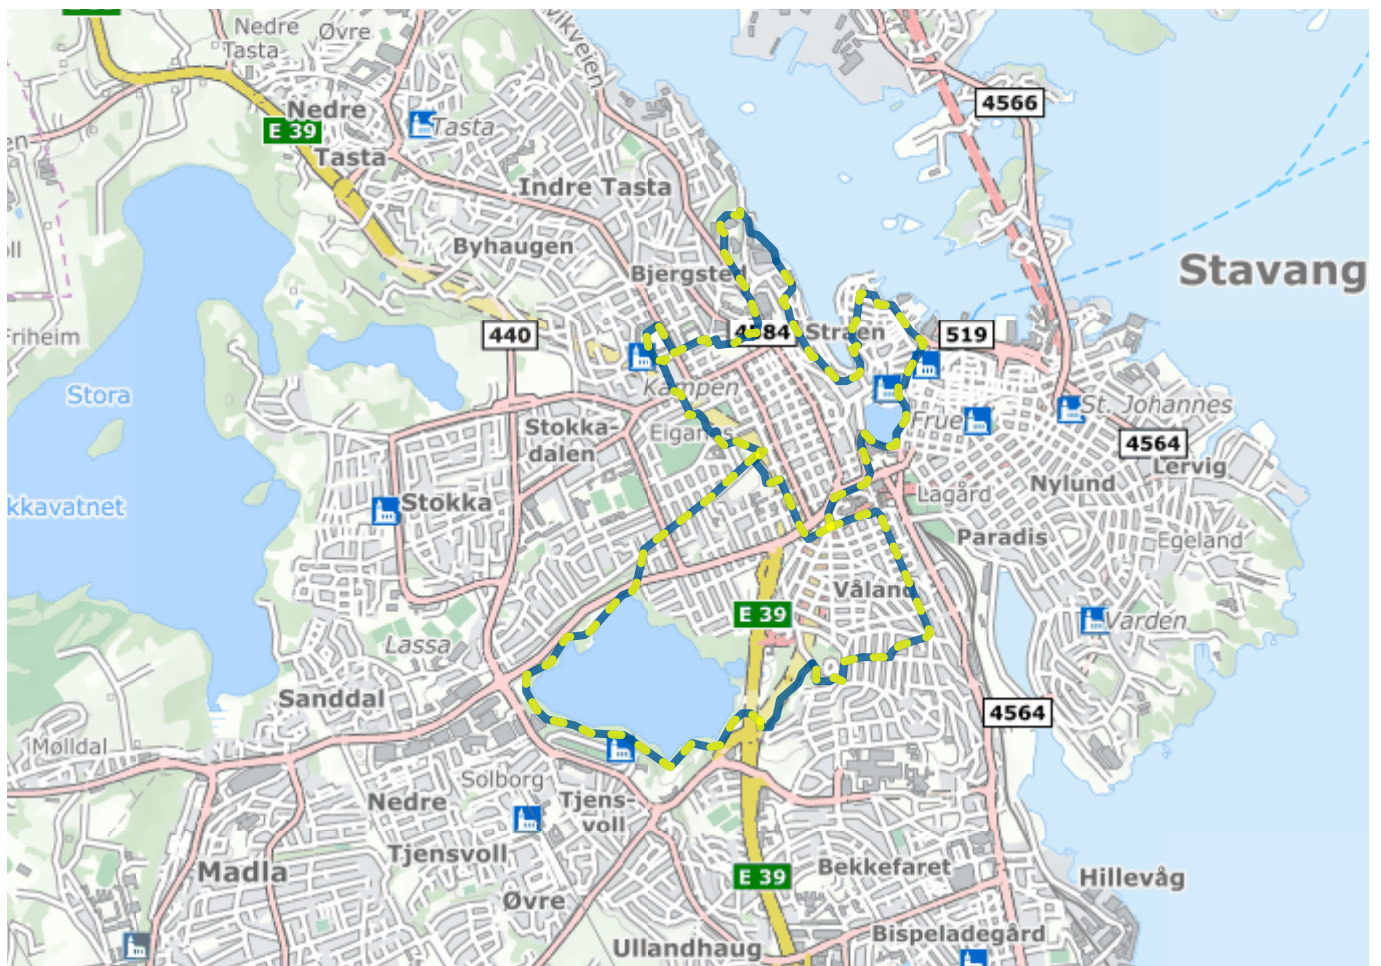

[Museumsturen](#)

Museumsturen

About the route

Suitable for: Adults

Length: 11.5km

Duration: 160 minutes

Difficulty: Medium

Lighted: Partially lighted

Legend

Route

Lighted route

Shortcut