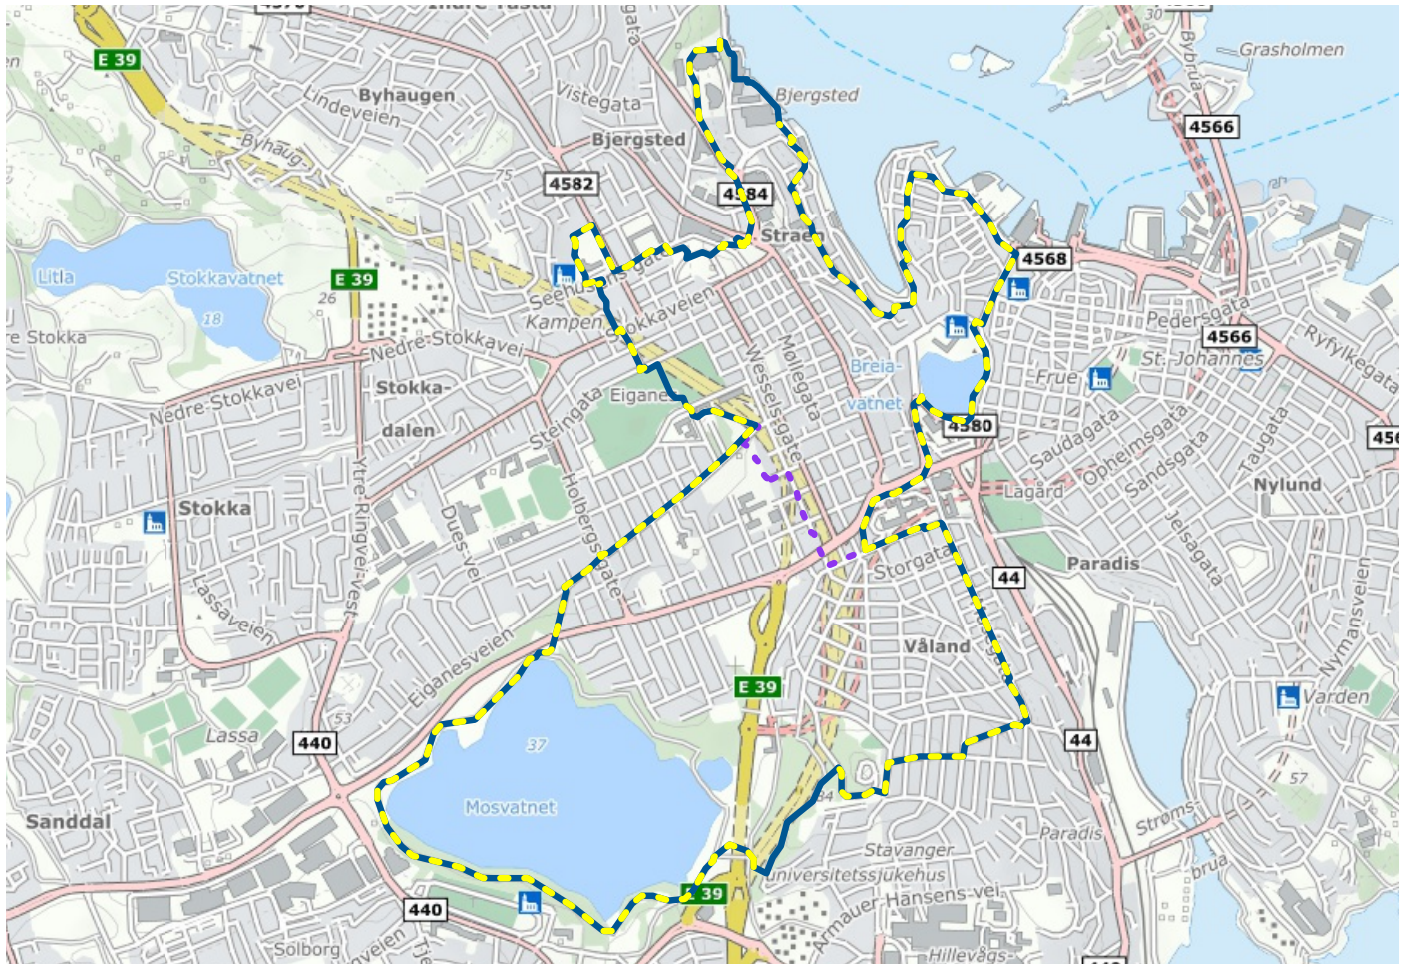

Museumsturen

About the route

Suitable for: Adults

Length: 11.5 km

Duration: 160 minutes

Difficulty: Medium

Lighted: Partially lighted

Accessible for stroller: Yes

Accessible for wheelchair: No

Legend

 Route

 Lighted route

 Shortcut