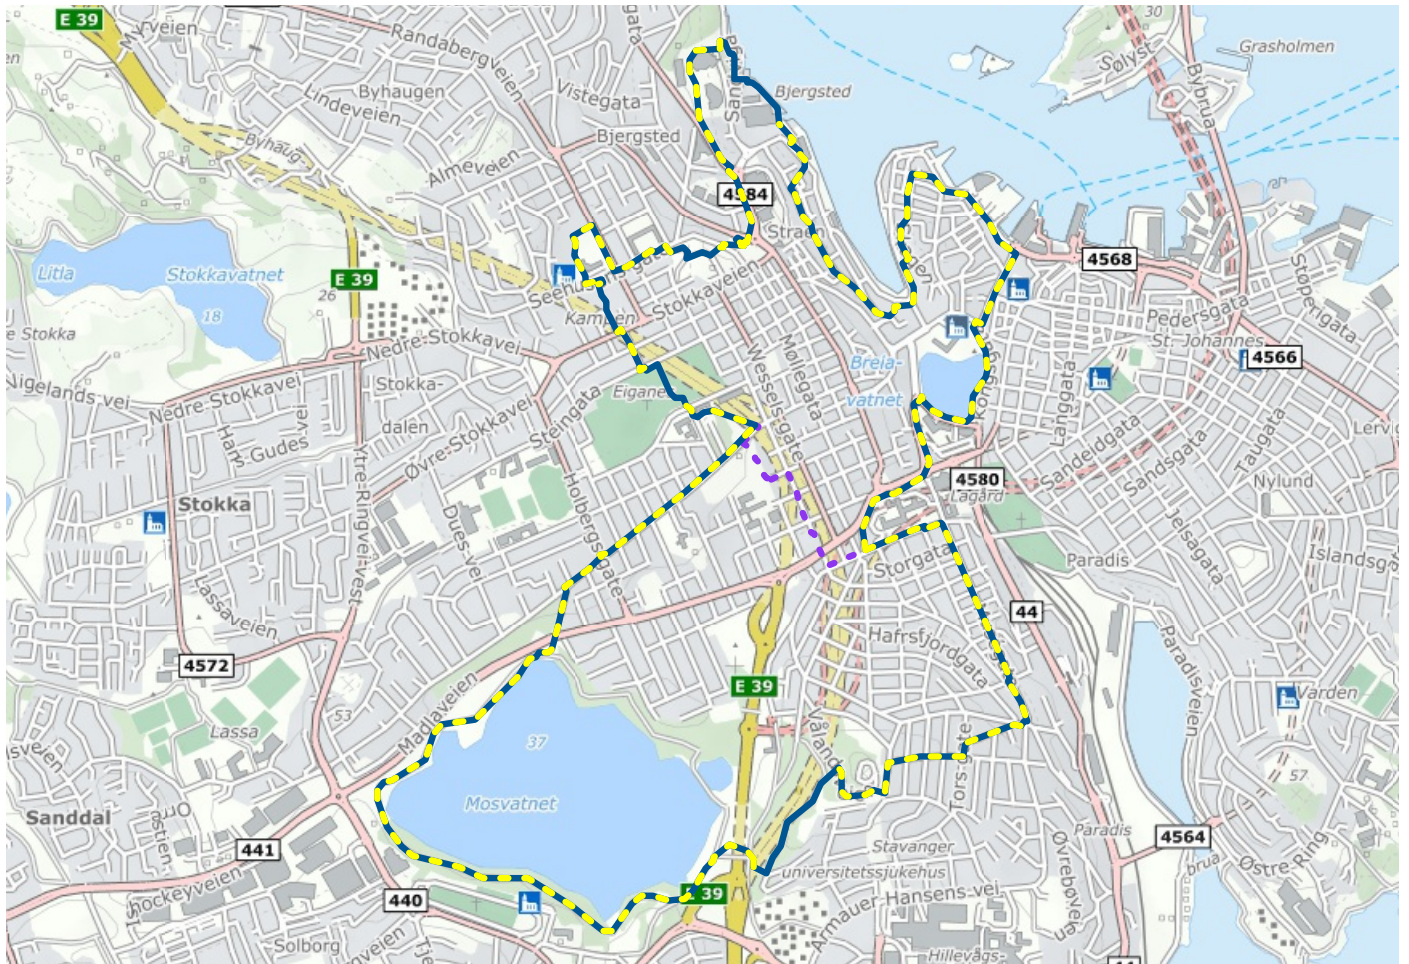

## Museumsturen

### About the route

Suitable for: Adults

Length: 11.5 km

Duration: 160 minutes

Difficulty: Medium

Lighted: Partially lighted

Accessible for stroller: Yes

Accessible for wheelchair: No

### Legend

 Route

 Lighted route

 Shortcut