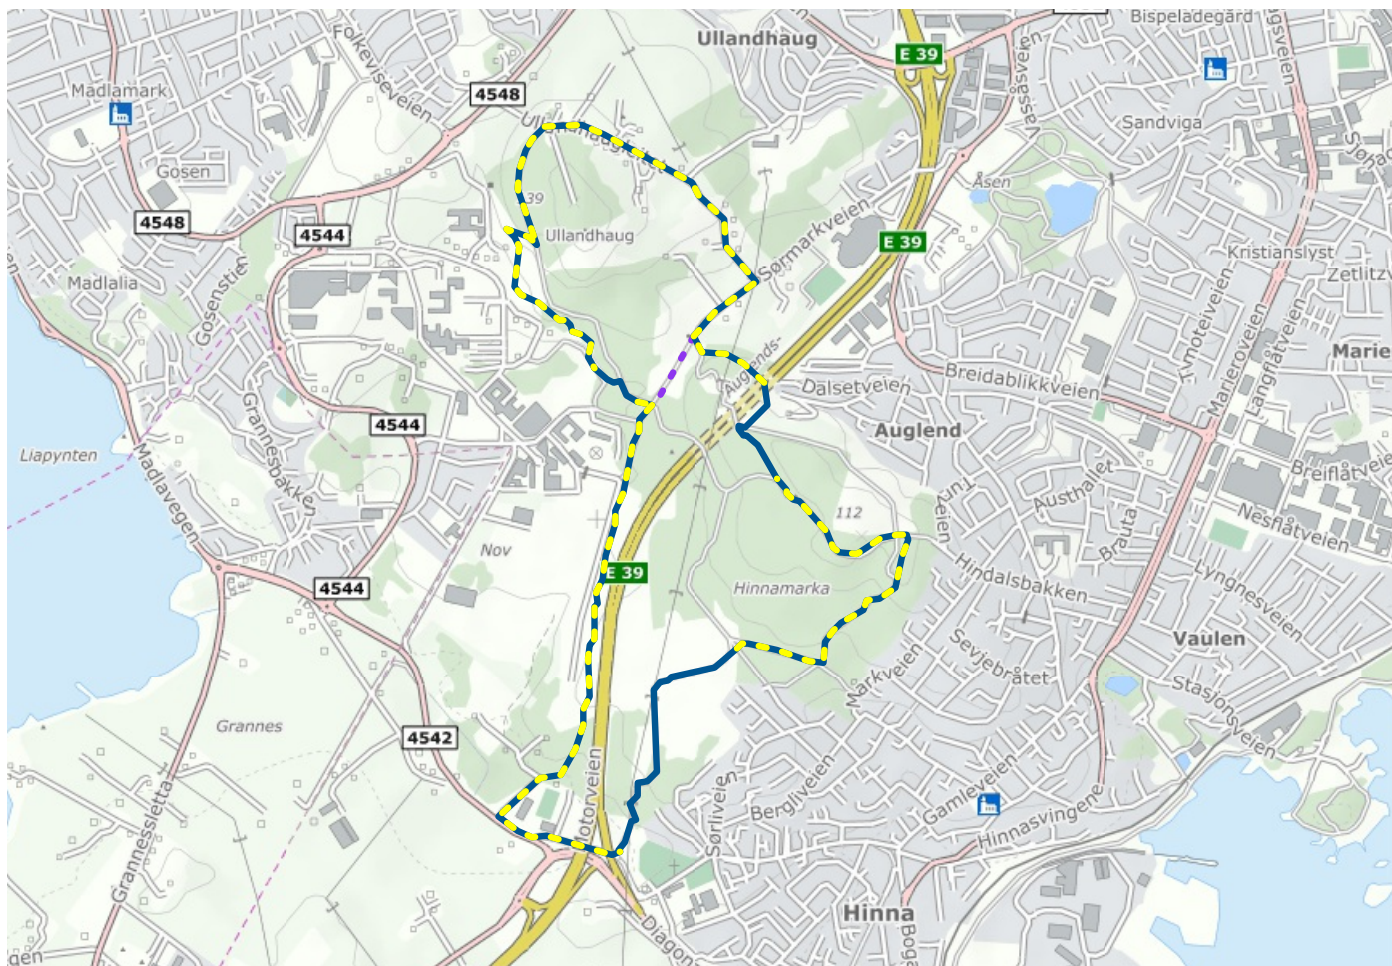

## Sørmarkaturen

### About the route

Suitable for: Children, adults

Length: 7.2 km

Duration: 110 minutes

Difficulty: Medium

Lighted: Partially lighted

Accessible for stroller: Yes

Accessible for wheelchair: No

### Legend

 Route

 Lighted route

 Shortcut