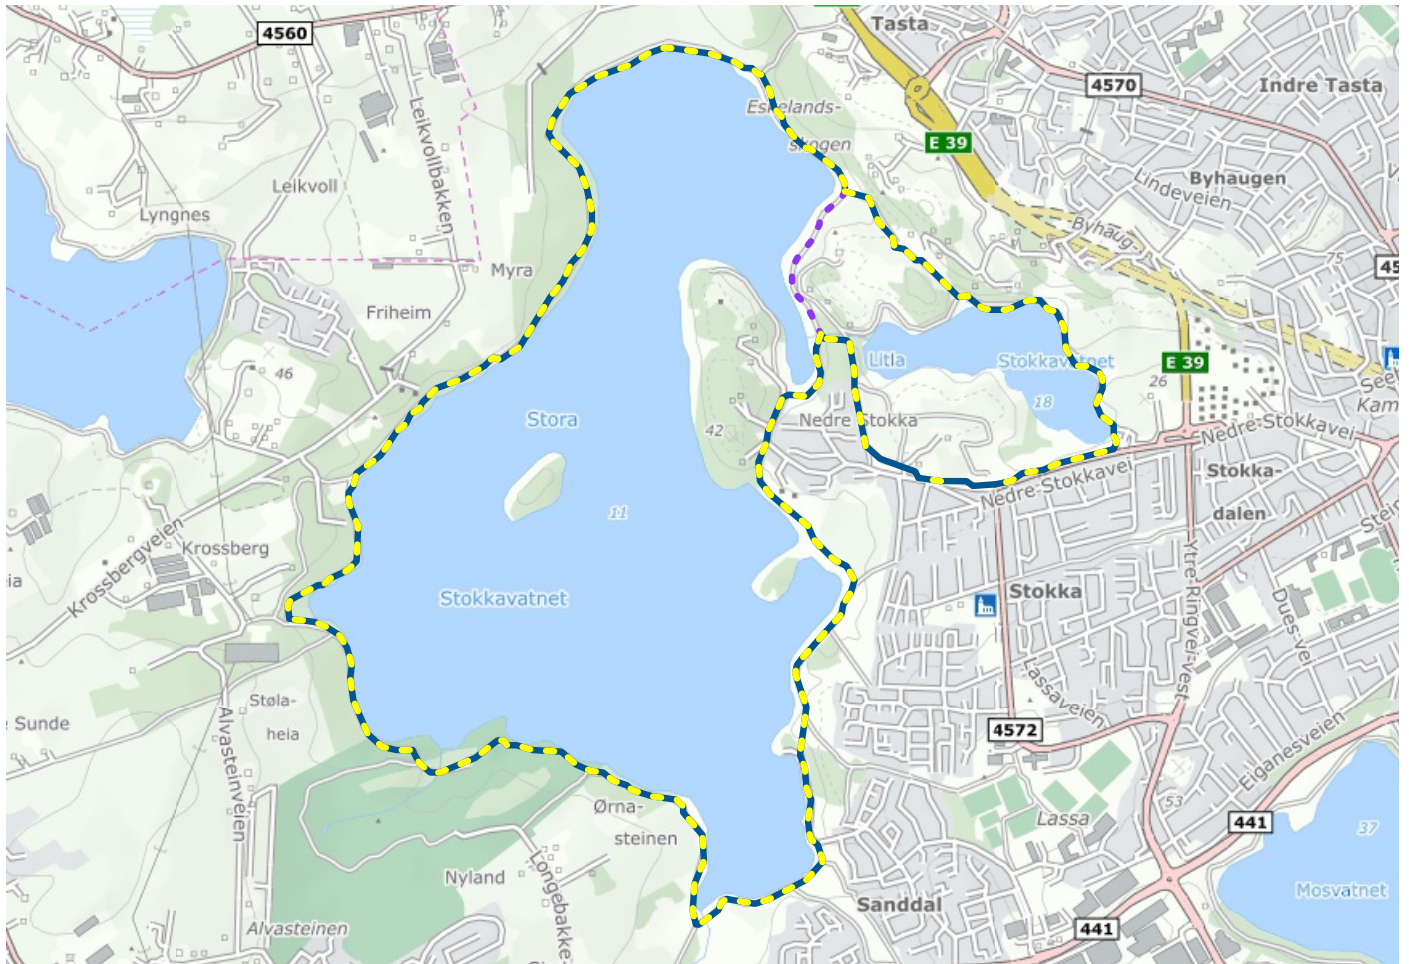

Stokkavatnet+

About the route

Suitable for: Adults

Length: 10.9 km

Duration: 140 minutes

Difficulty: Medium

Lighted: Partially lighted

Accessible for stroller: Yes

Accessible for wheelchair: No

Legend

 Route

 Lighted route

 Shortcut