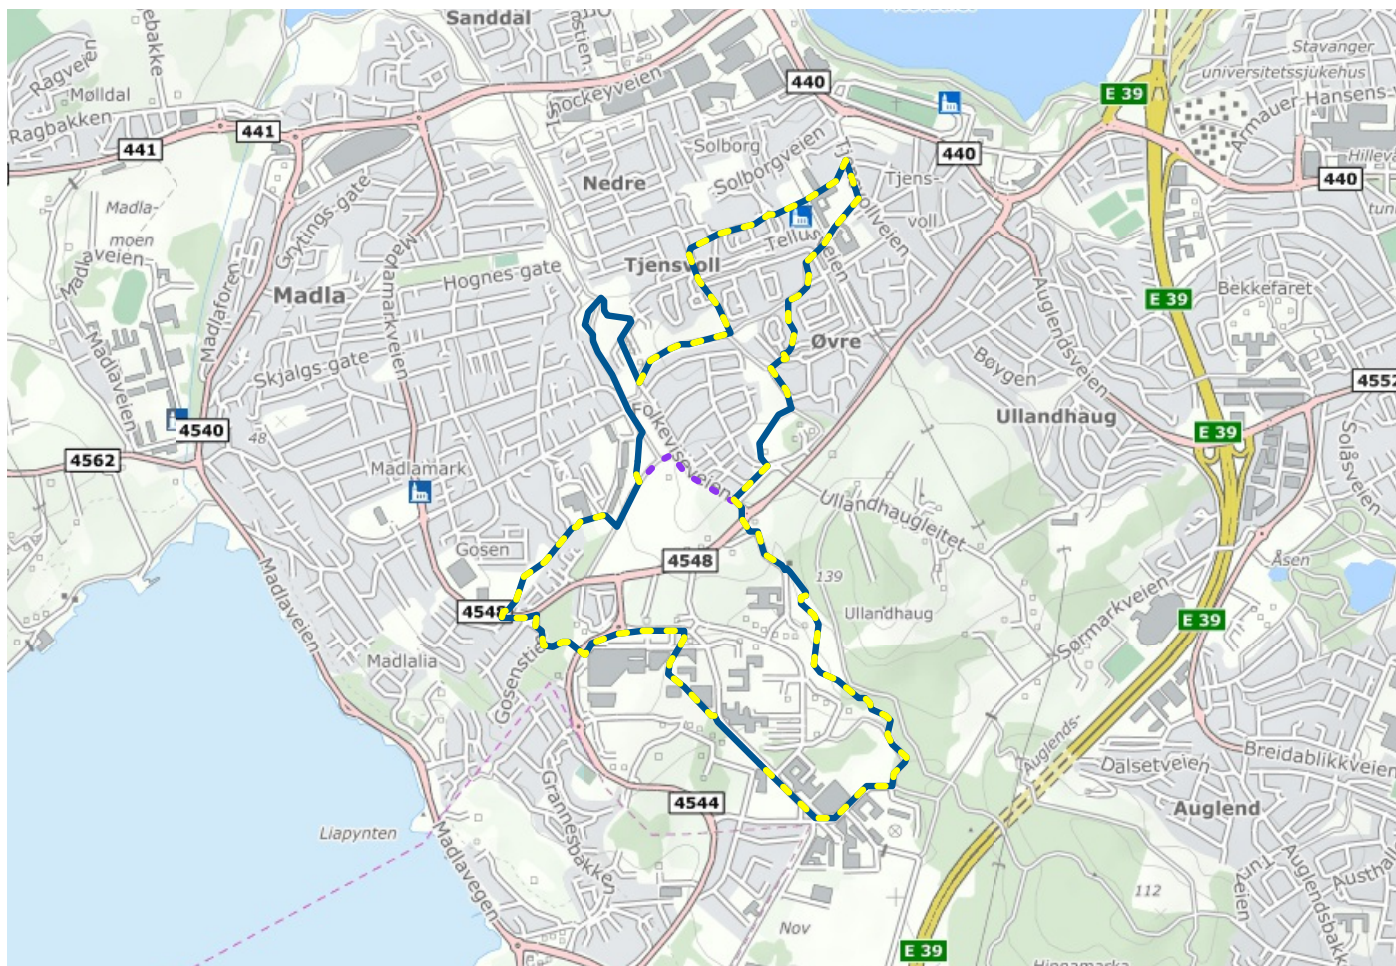

## Studieturen

### About the route

Suitable for: Children, adults

Length: 7.2 km

Duration: 2 hours

Difficulty: Medium

Lighted: Partially lighted

Accessible for stroller: Yes

Accessible for wheelchair: No

### Legend

 Route

 Lighted route

 Shortcut