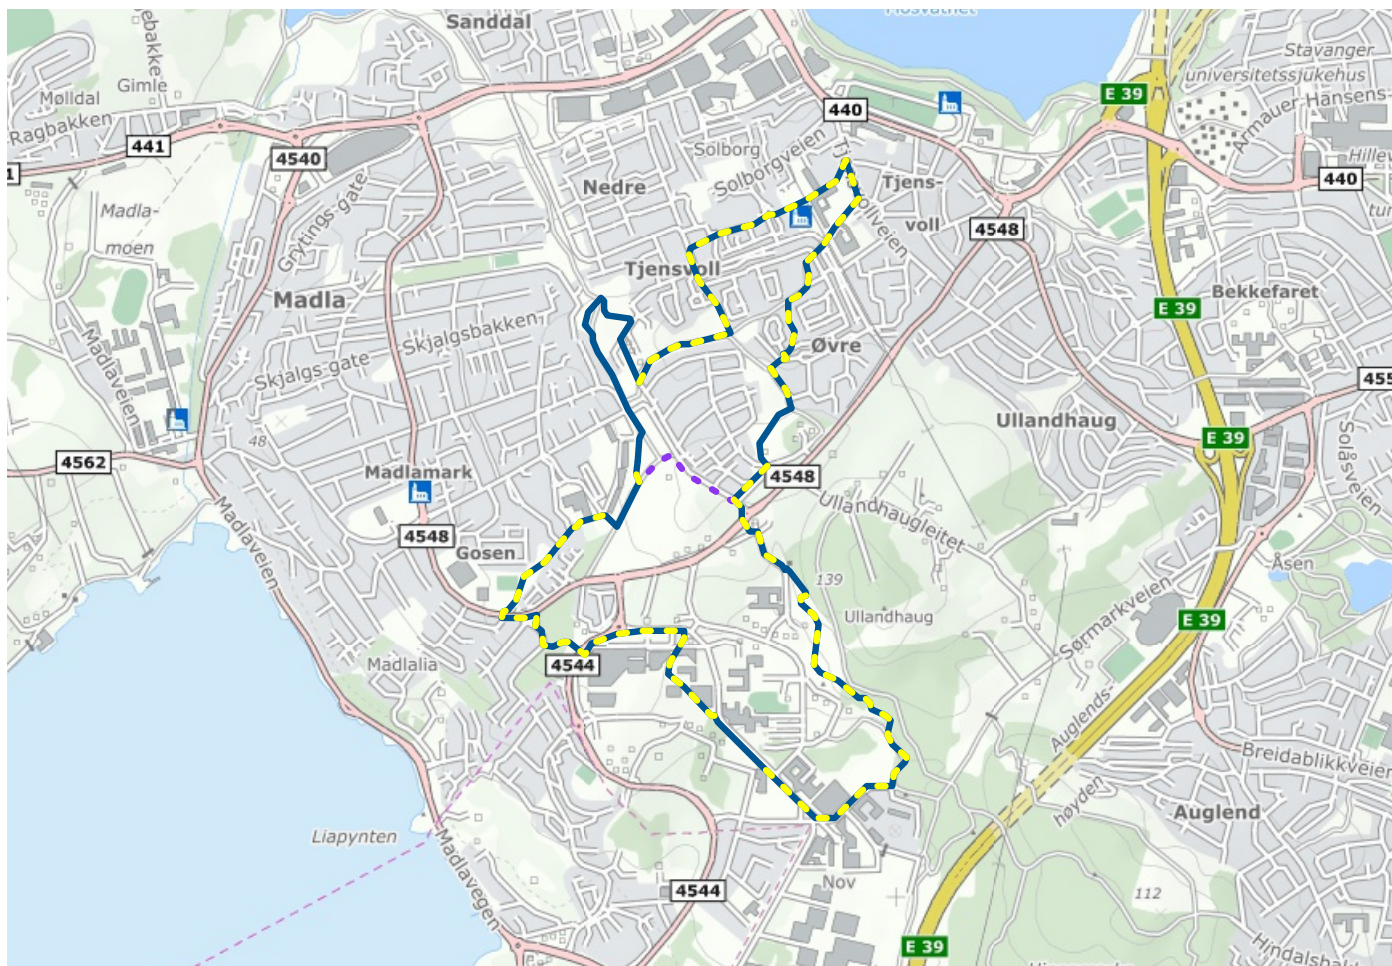

Studieturen

About the route

Suitable for: Children, adults

Length: 7.2 km

Duration: 2 hours

Difficulty: Medium

Lighted: Partially lighted

Accessible for stroller: Yes

Accessible for wheelchair: No

Legend

 Route

 Lighted route

 Shortcut