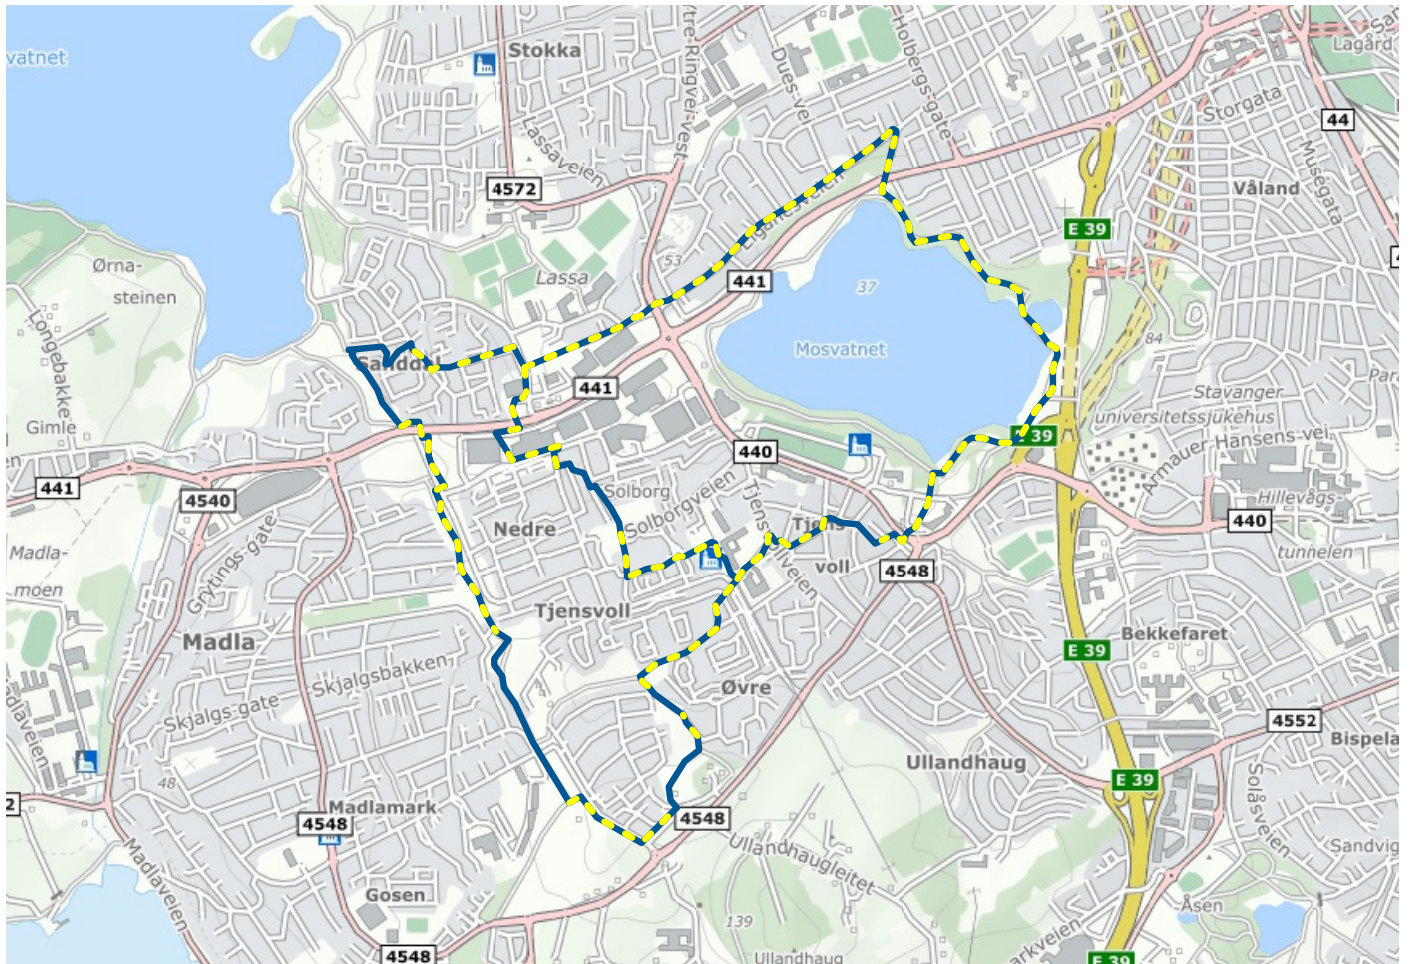

Tjensvollsturen

About the route

Suitable for: Children, adults

Length: 7.9 km

Duration: 2 hours

Difficulty: Medium

Lighted: Partially lighted

Legend

-  Route
-  Lighted route

 Shortcut