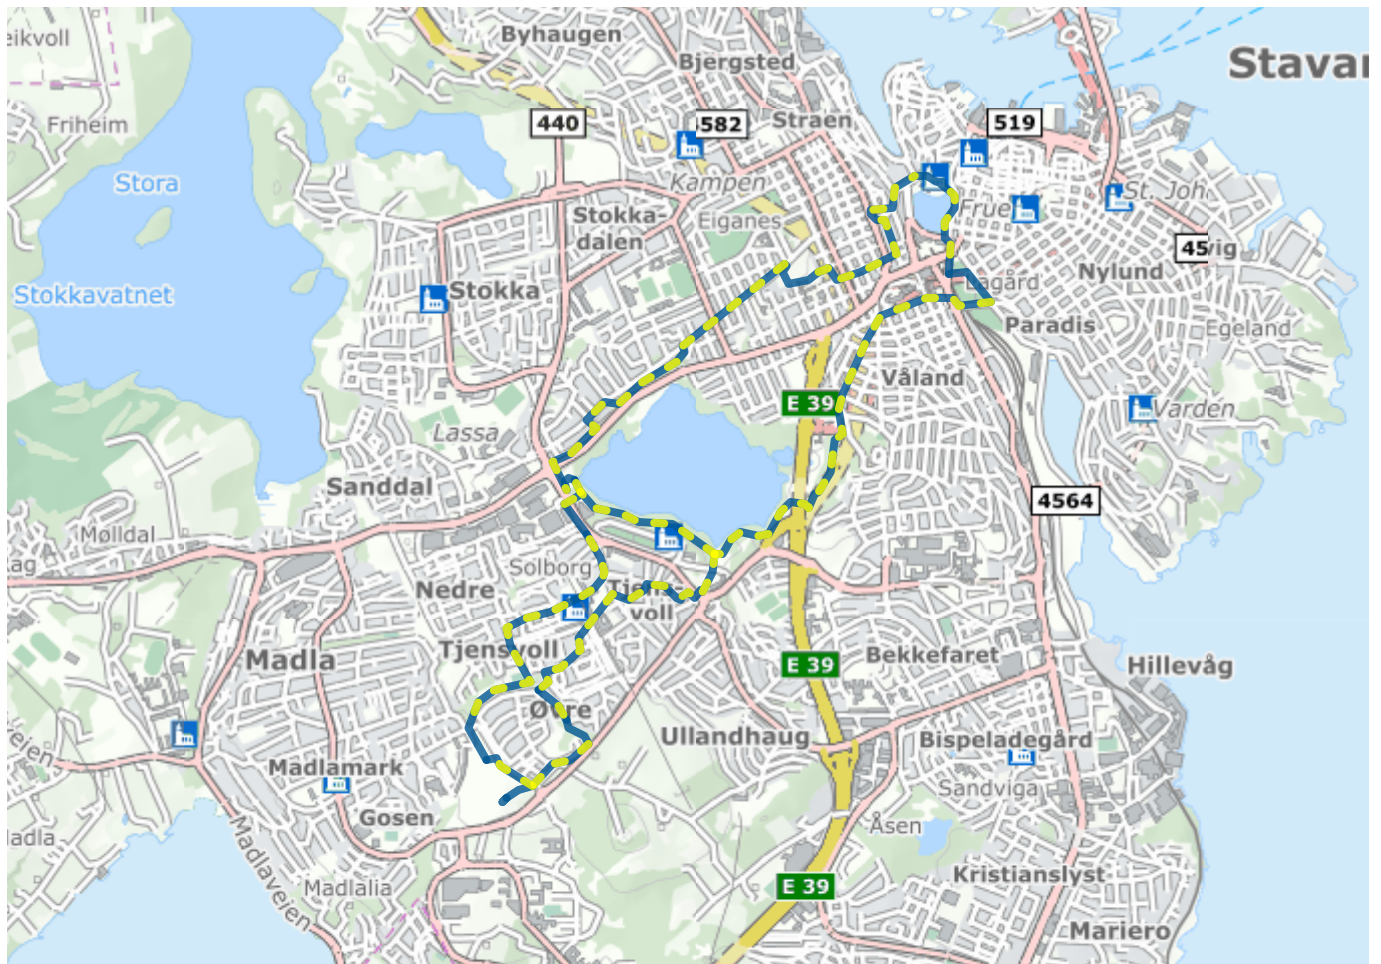

Home (/en/)

Pilegrimsturen

About the route

Suitable for: Children, adults

Length: 11.2km

Difficulty: Difficult

Lighted: Partially lighted

Legend

Route

Lighted route

Shortcut