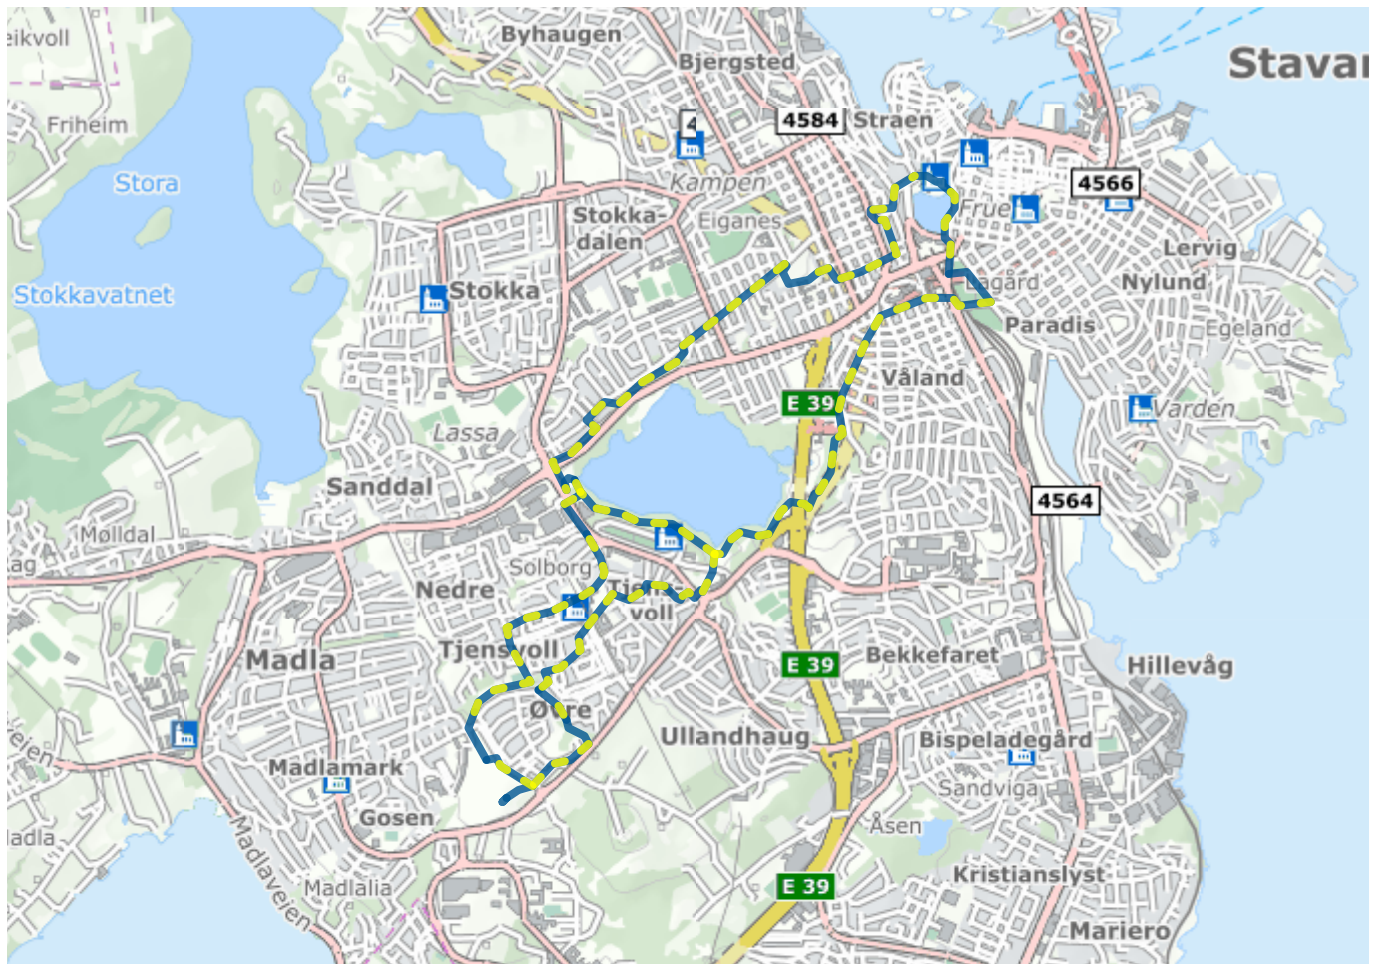

Home (/en/)

Pilegrimsturen

About the route

Suitable for: Children, adults

Length: 11.2km

Difficulty: Difficult

Lighted: Partially lighted

Legend

Route

Lighted route

Shortcut