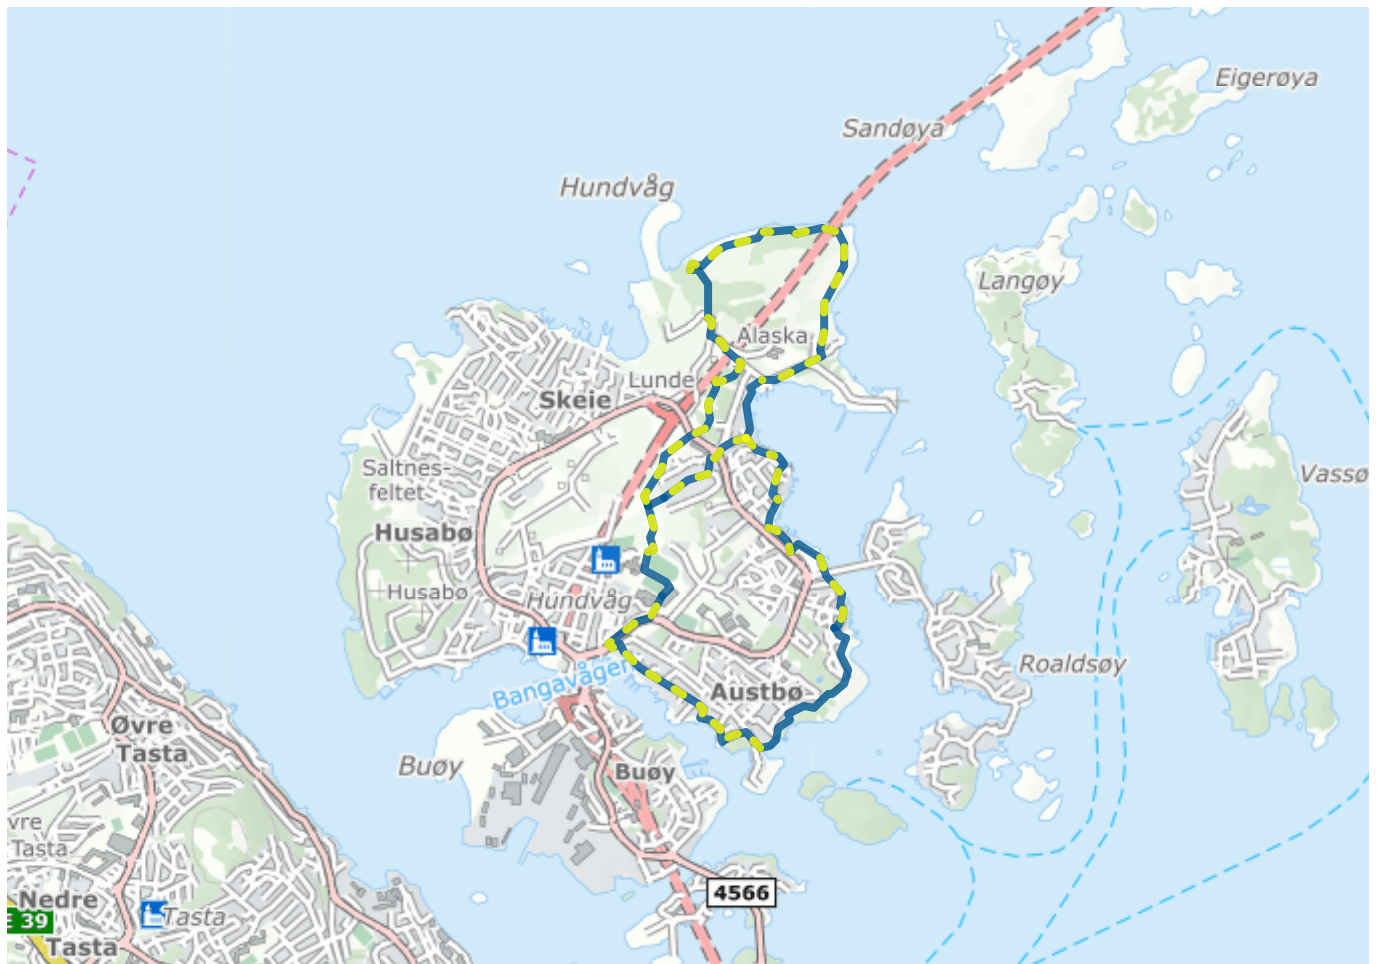

## About the route

Suitable for: Children, adults

Length: 7.8km

Duration: 2 hours

Difficulty: Medium

Llghted: Partially lighted

# Legend

---

Route

Lighted route

Shortcut