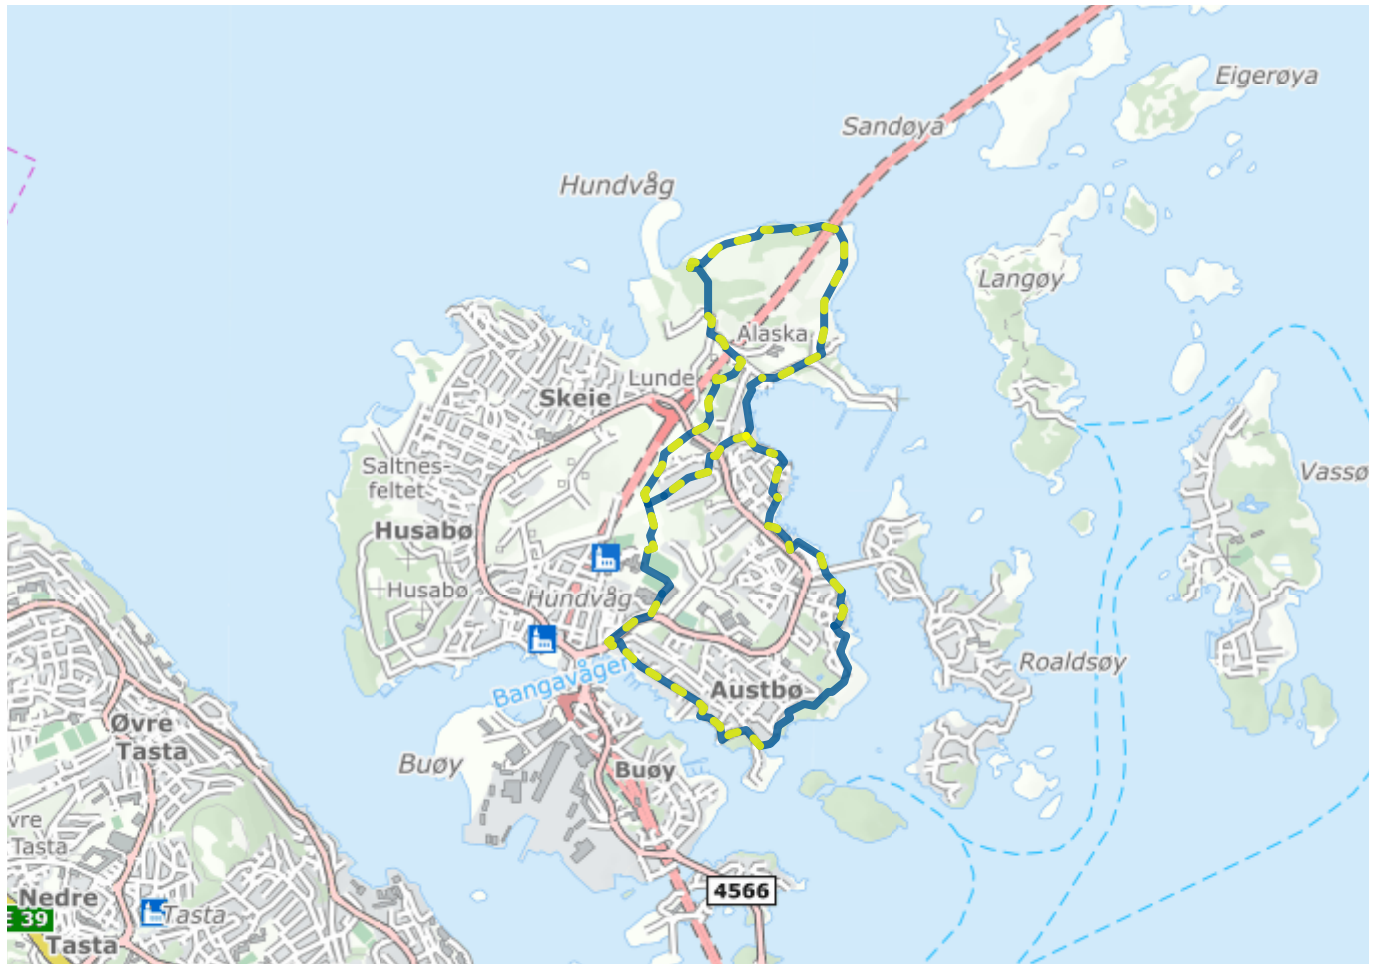

Home (/en/)

Austbøturen

About the route

Suitable for: Children, adults

Length: 7.8km

Duration: 2 hours

Difficulty: Medium

Llghted: Partially lighted

Legend

Route

Lighted route

Shortcut