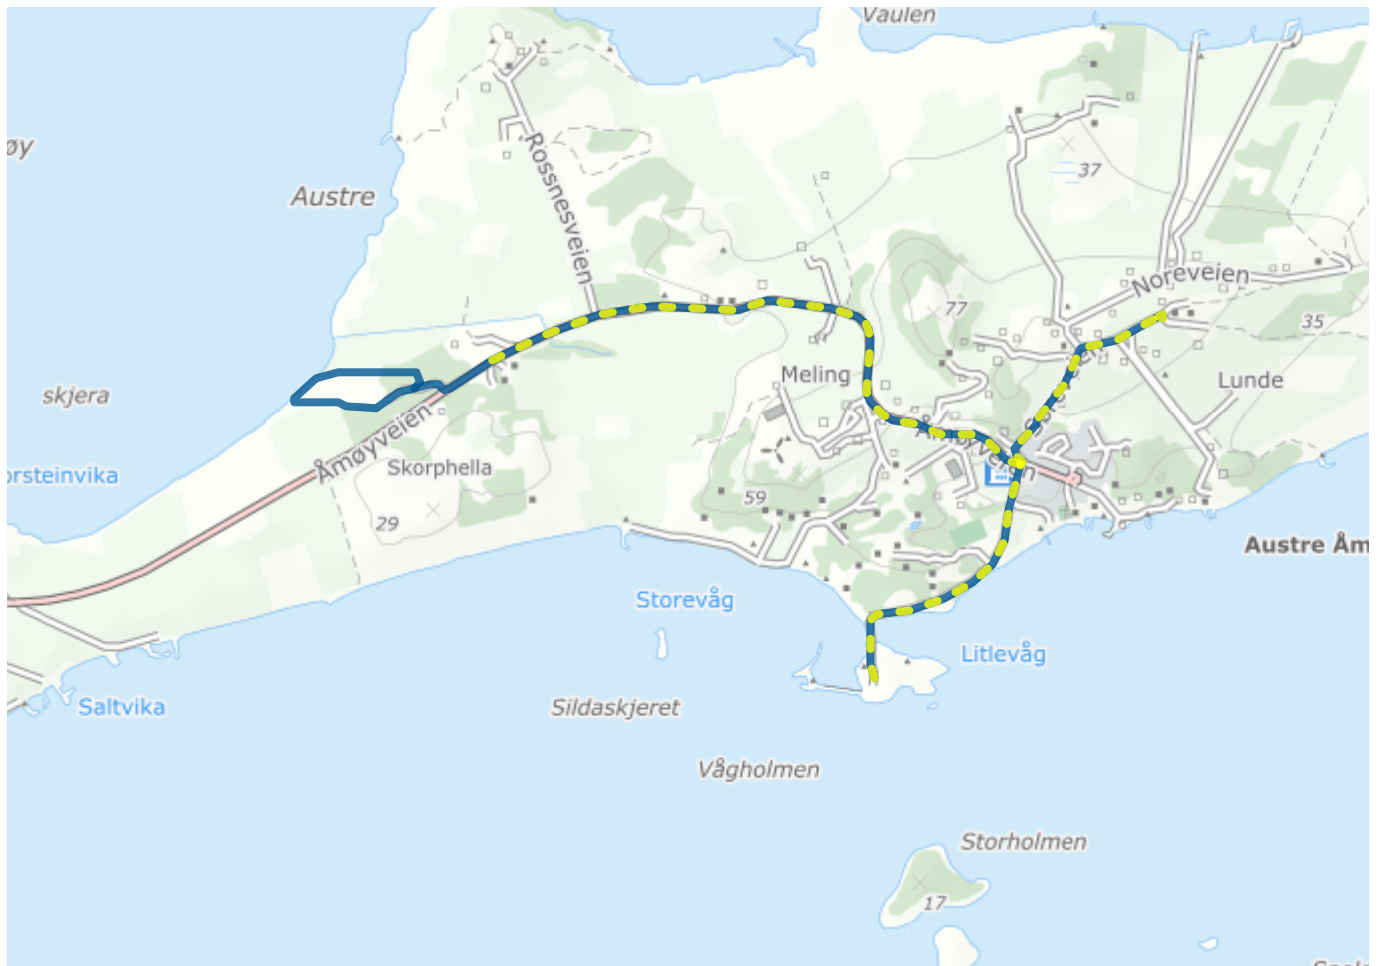

Home (/en/)

Austre Åmøyturen

About the route

Suitable for: Children, adults

Length: 6.7km

Duration: 110 minutes

Difficulty: Medium

Llghted: Partially lighted

Legend

Route

Lighted route

Shortcut