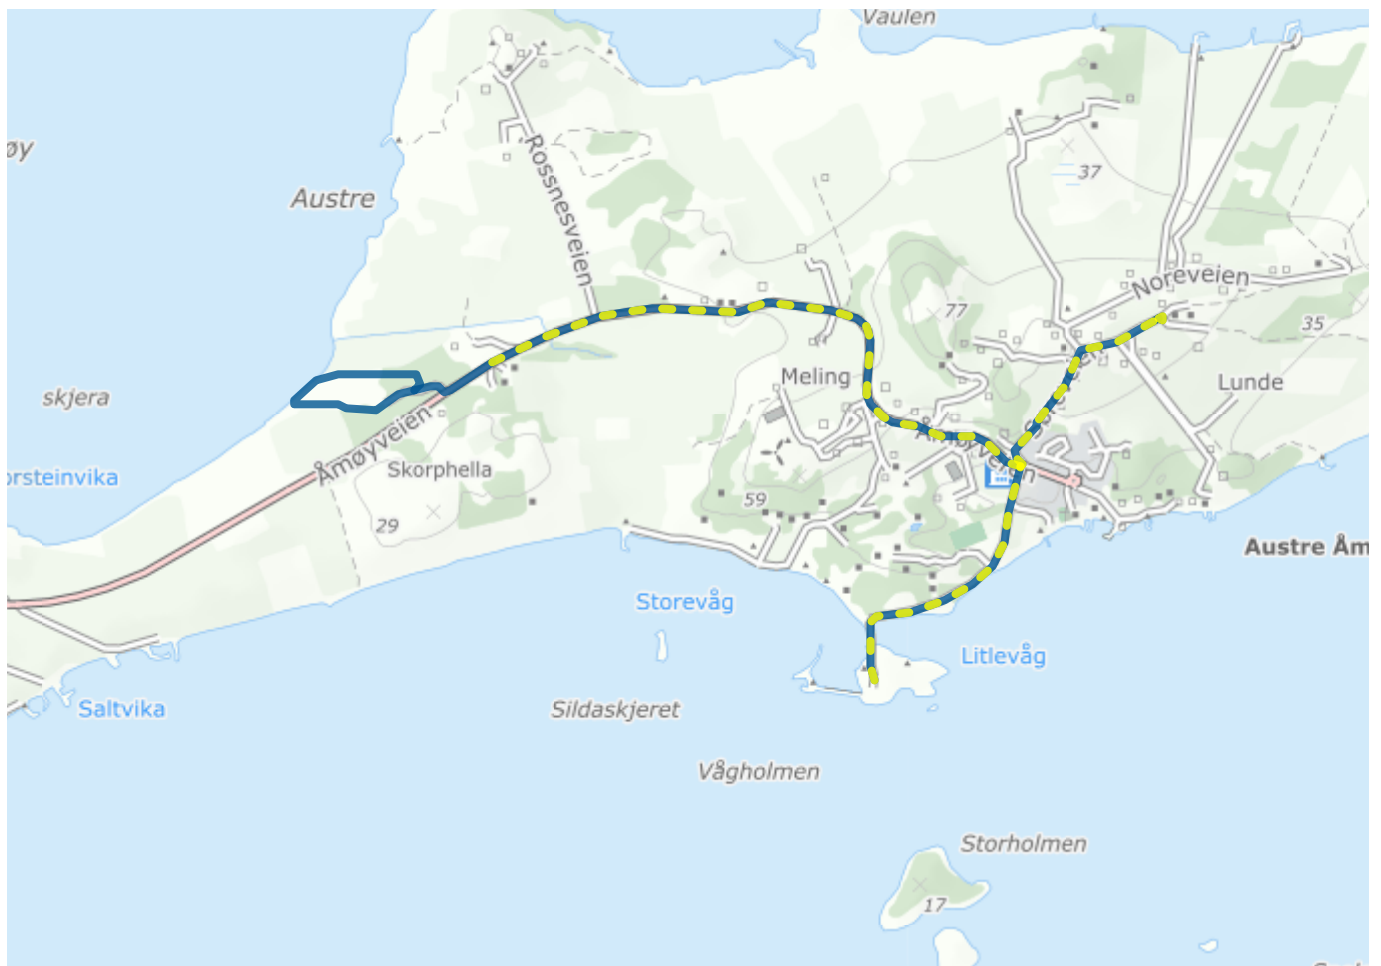

[Home \(/en/\)](#)

# Austre Åmøyturen

## About the route

Suitable for: Children, adults

Length: 6.7km

Duration: 110 minutes

Difficulty: Medium

Lighted: Partially lighted

# Legend

---

Route

Lighted route

Shortcut