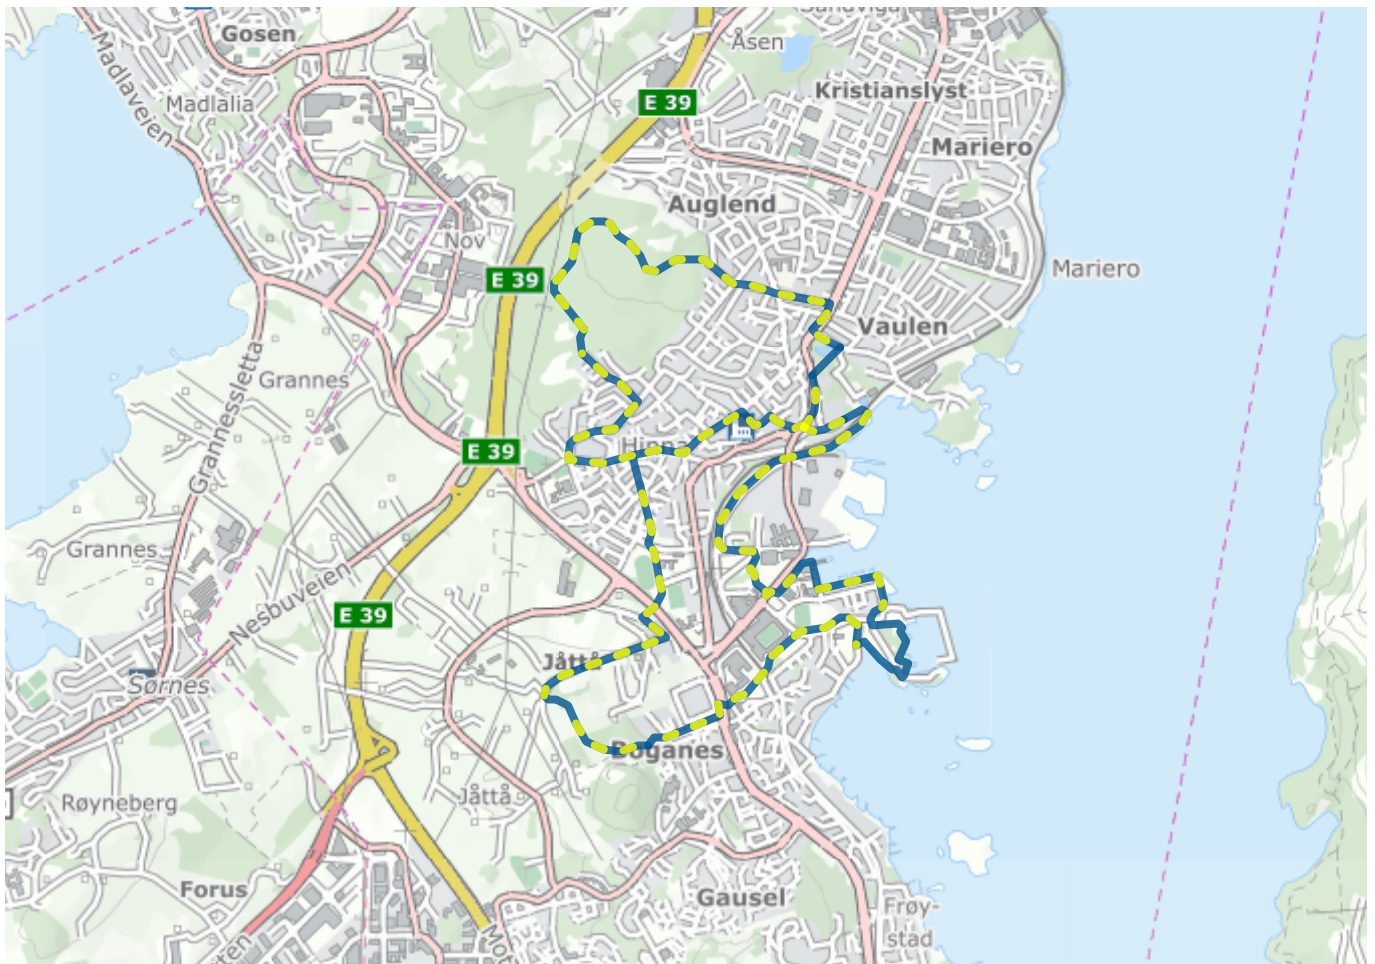

Home (/en/)

Boganesturen

About the route

Suitable for: Adults

Length: 11.8km

Duration: 3 hours

Difficulty: Difficult

Llghted: Partially lighted

Legend

Route

Lighted route

Shortcut