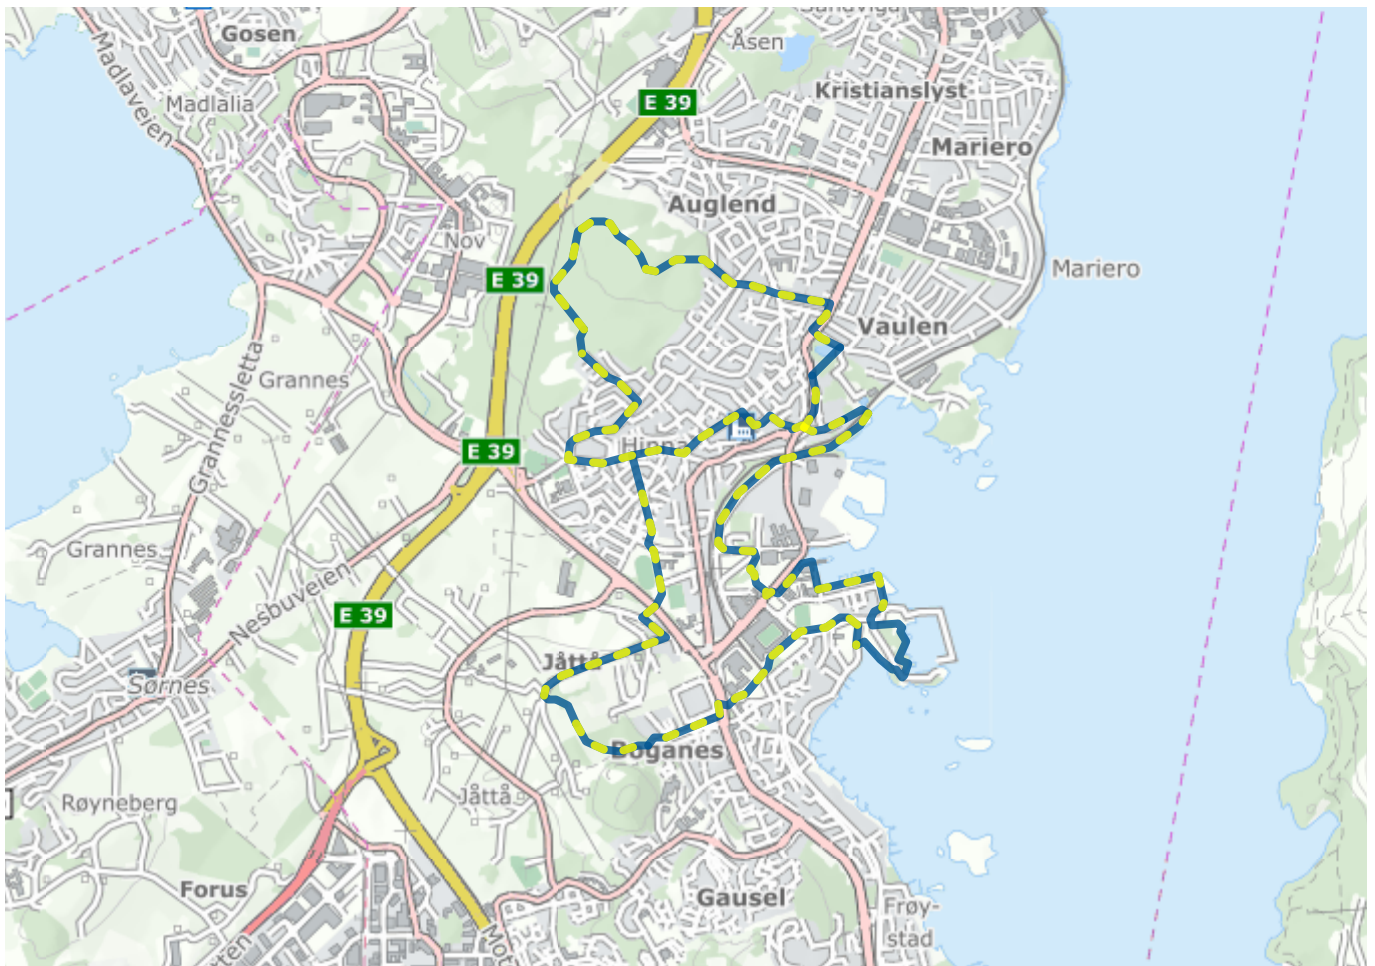

Home (/en/)

Boganesturen

About the route

Suitable for: Adults

Length: 11.8km

Duration: 3 hours

Difficulty: Difficult

Llghted: Partially lighted

Legend

Route

Lighted route

Shortcut