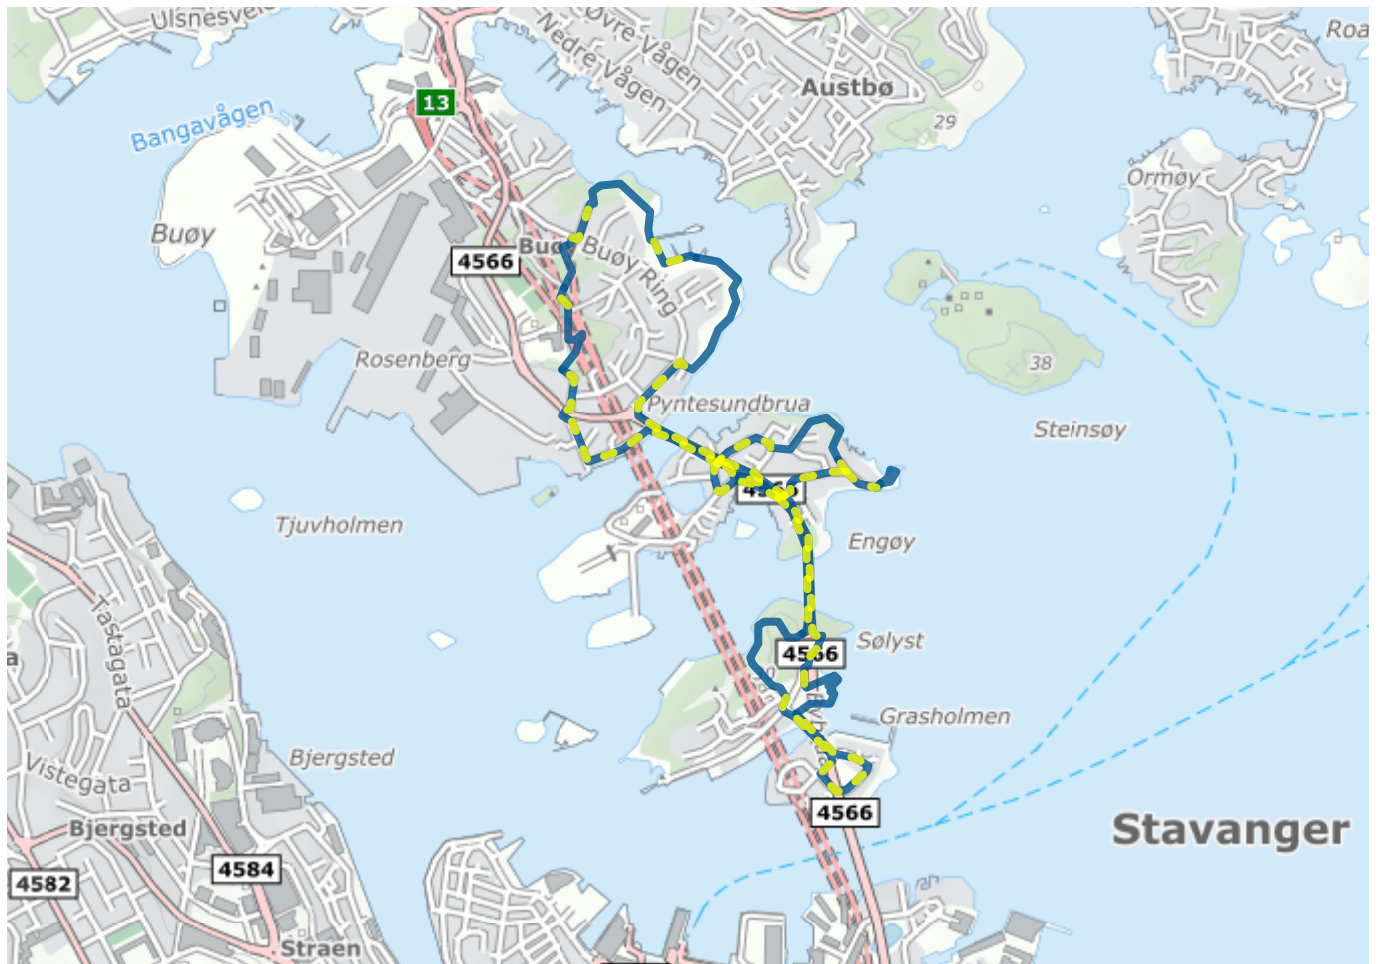

Home (/en/)

Buøyturen

About the route

Suitable for: Children, adults

Length: 7.6km

Duration: 110 minutes

Difficulty: Medium

Lighted: Partially lighted

Legend

Route

Lighted route

Shortcut