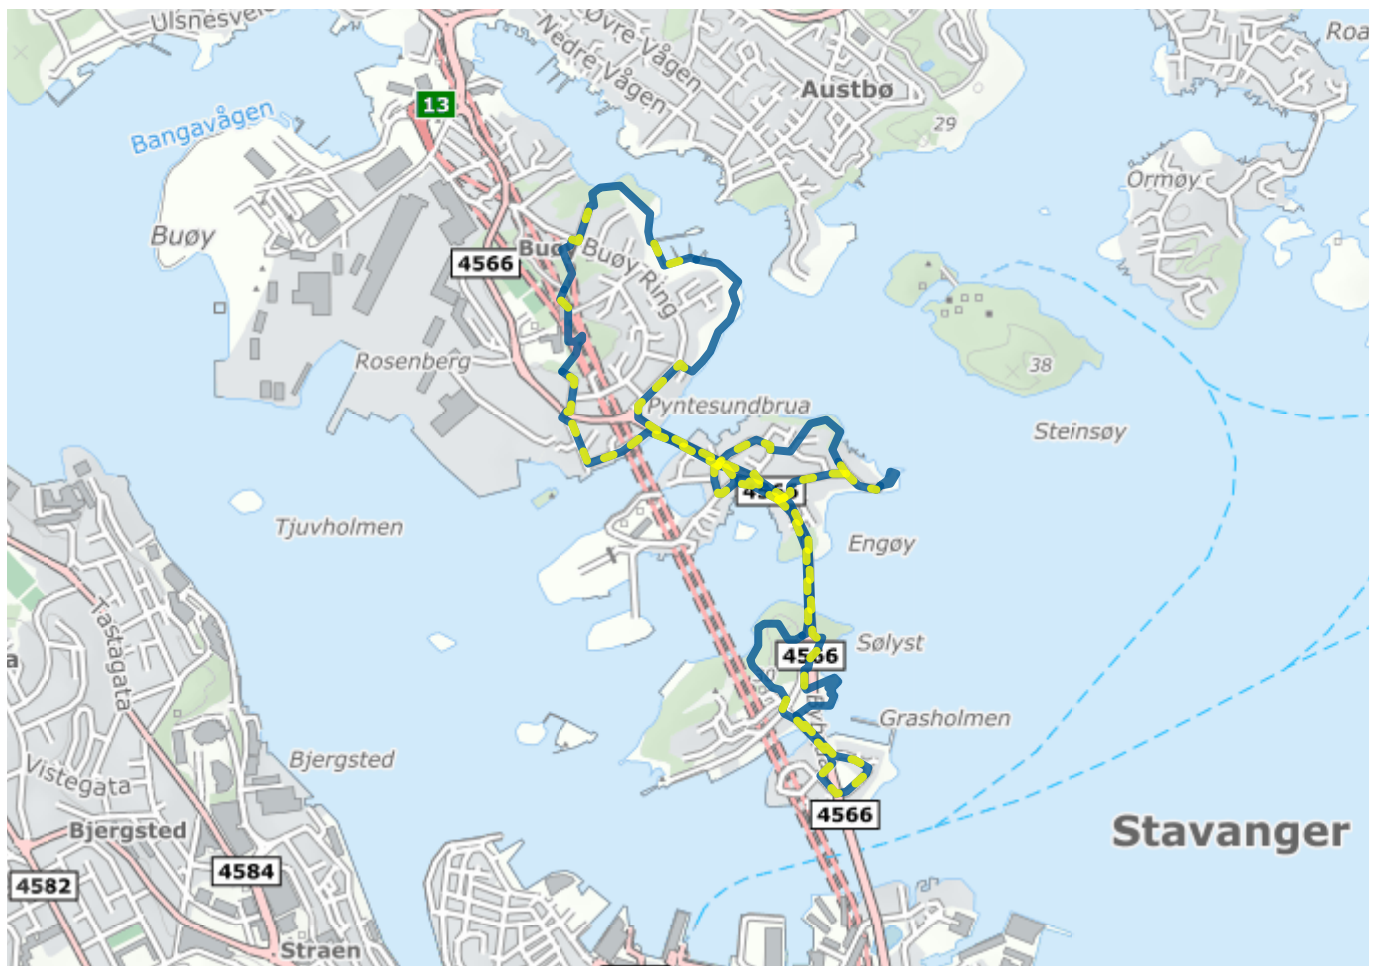

Home (/en/)

Buøyturen

About the route

Suitable for: Children, adults

Length: 7.6km

Duration: 110 minutes

Difficulty: Medium

Lighted: Partially lighted

Legend

Route

Lighted route

Shortcut