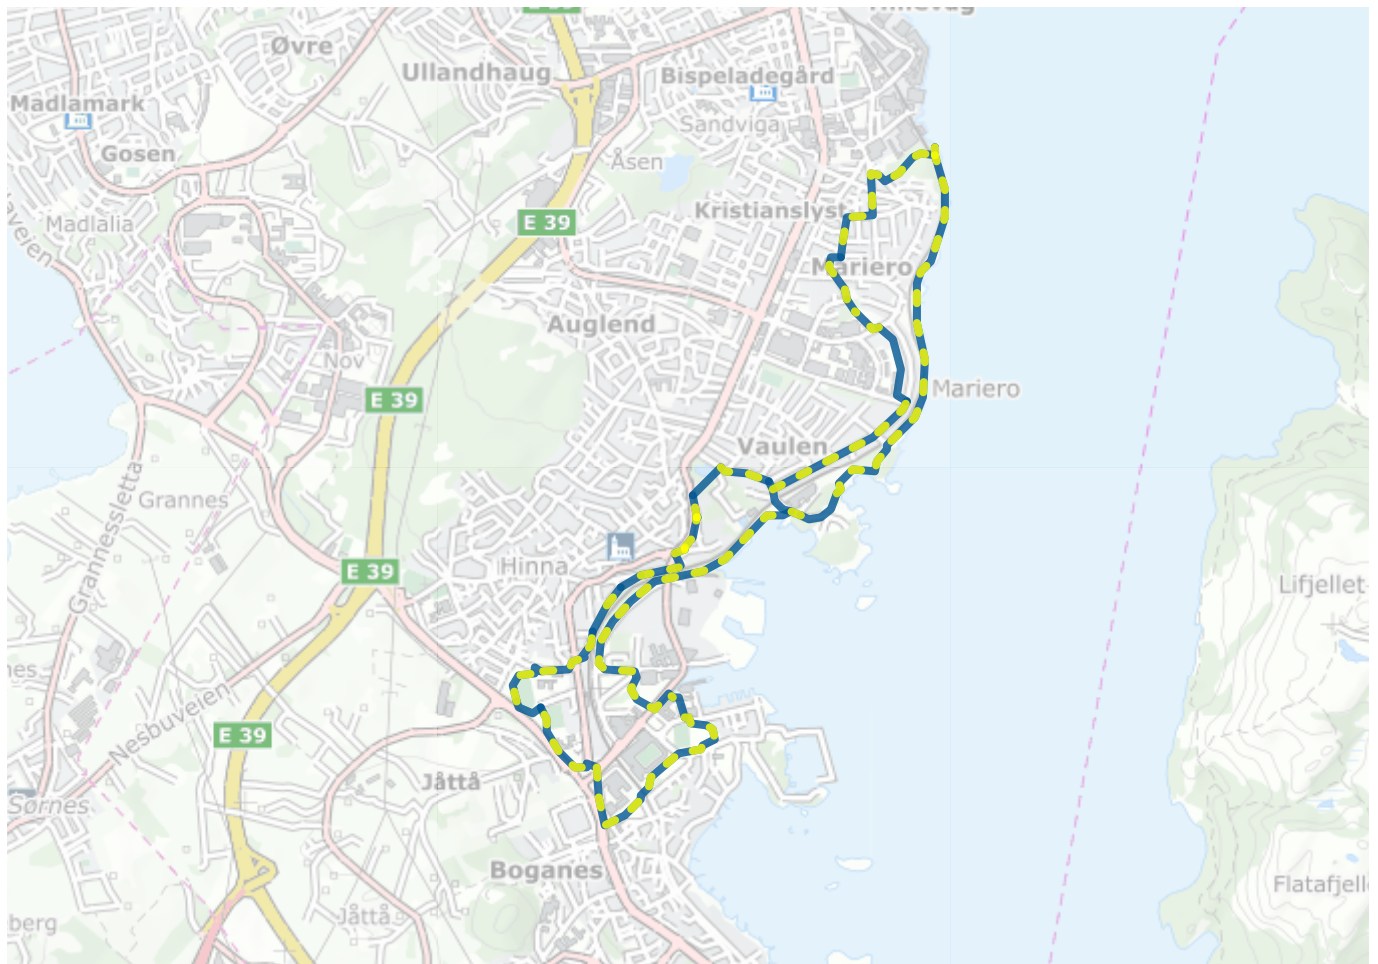

Home (/en/)

Dobbeltturen

About the route

Suitable for: Adults

Length: 11.4km

Duration: 3 hours

Difficulty: Medium

Llghted: Partially lighted

Legend

Route

Lighted route

Shortcut