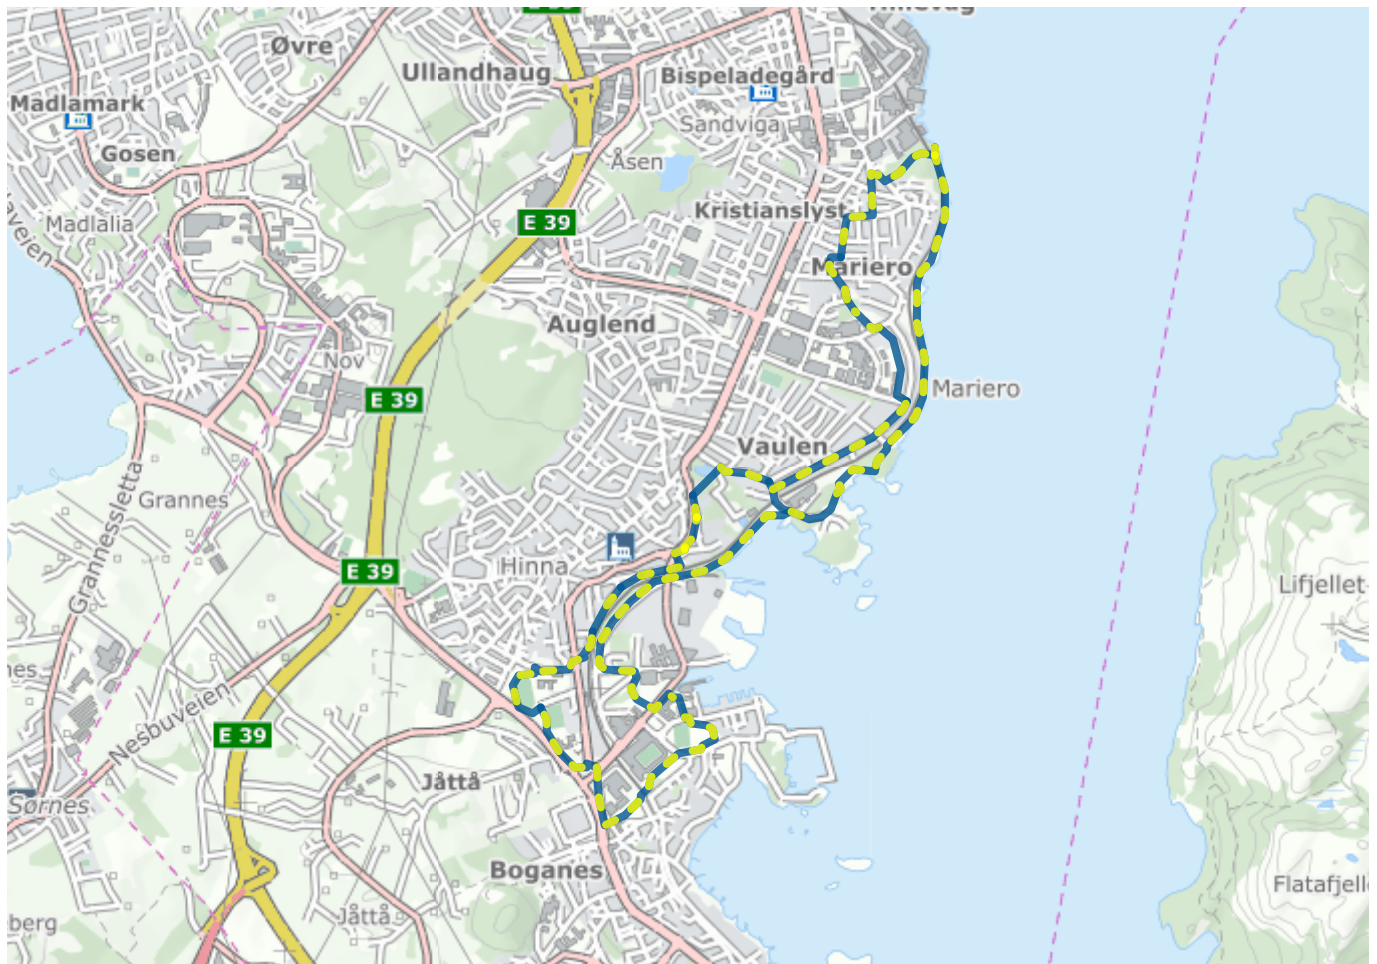

Home (/en/)

Dobbeltturen

About the route

Suitable for: Adults

Length: 11.4km

Duration: 3 hours

Difficulty: Medium

Llghted: Partially lighted

Legend

Route

Lighted route

Shortcut