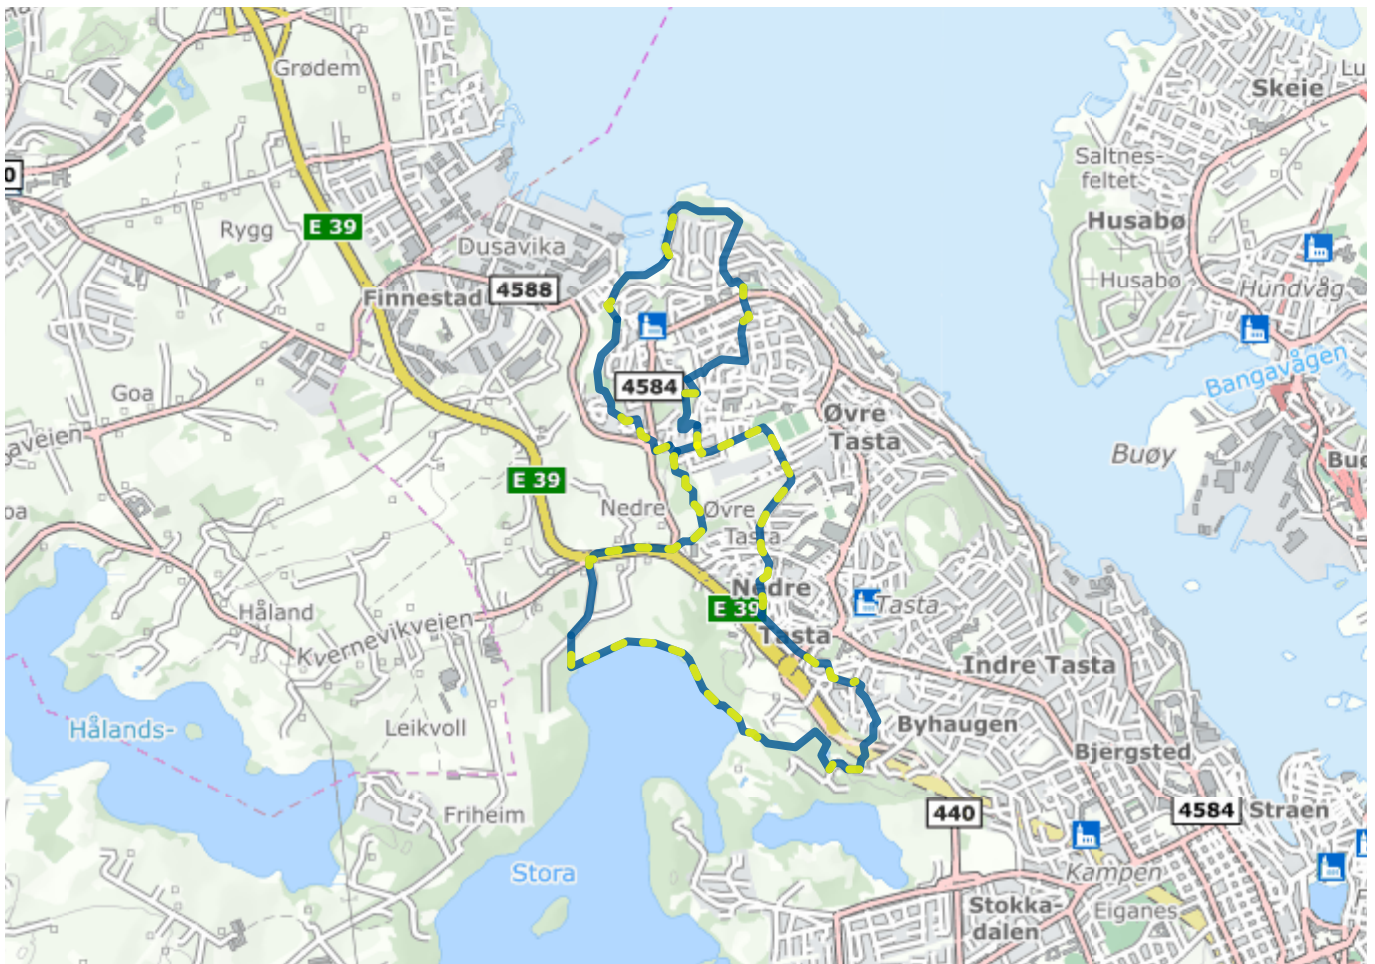

Home (/en/)

Dusavigturen

About the route

Suitable for: Adults

Length: 10.2km

Duration: 160 minutes

Difficulty: Difficult

Llghted: Partially lighted

Legend

Route

Lighted route

Shortcut