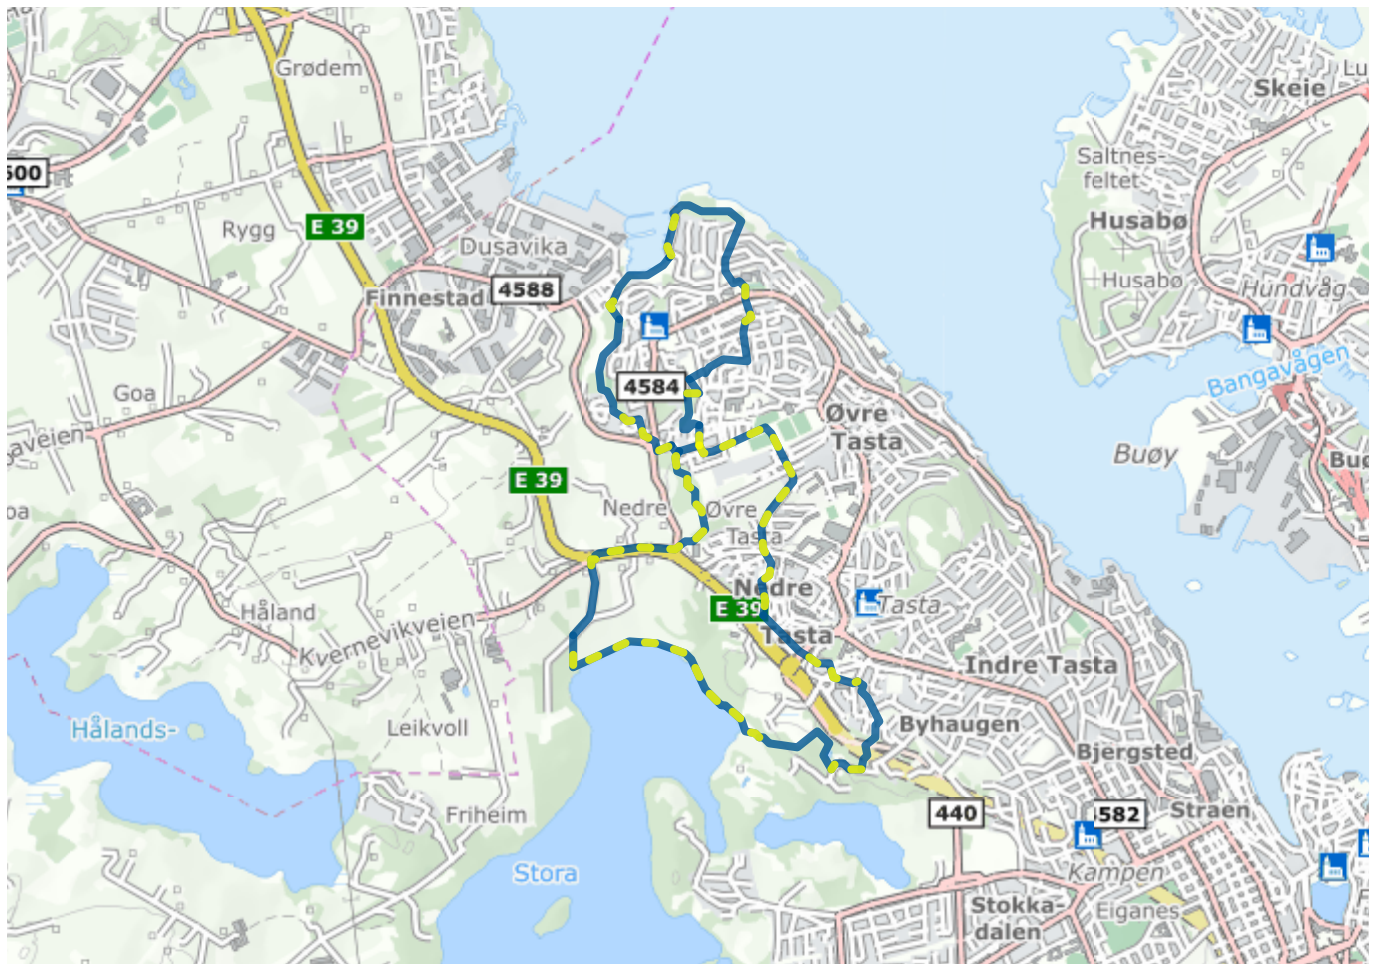

Home (/en/)

Dusavigturen

About the route

Suitable for: Adults

Length: 10.2km

Duration: 160 minutes

Difficulty: Difficult

Llghted: Partially lighted

Legend

Route

Lighted route

Shortcut