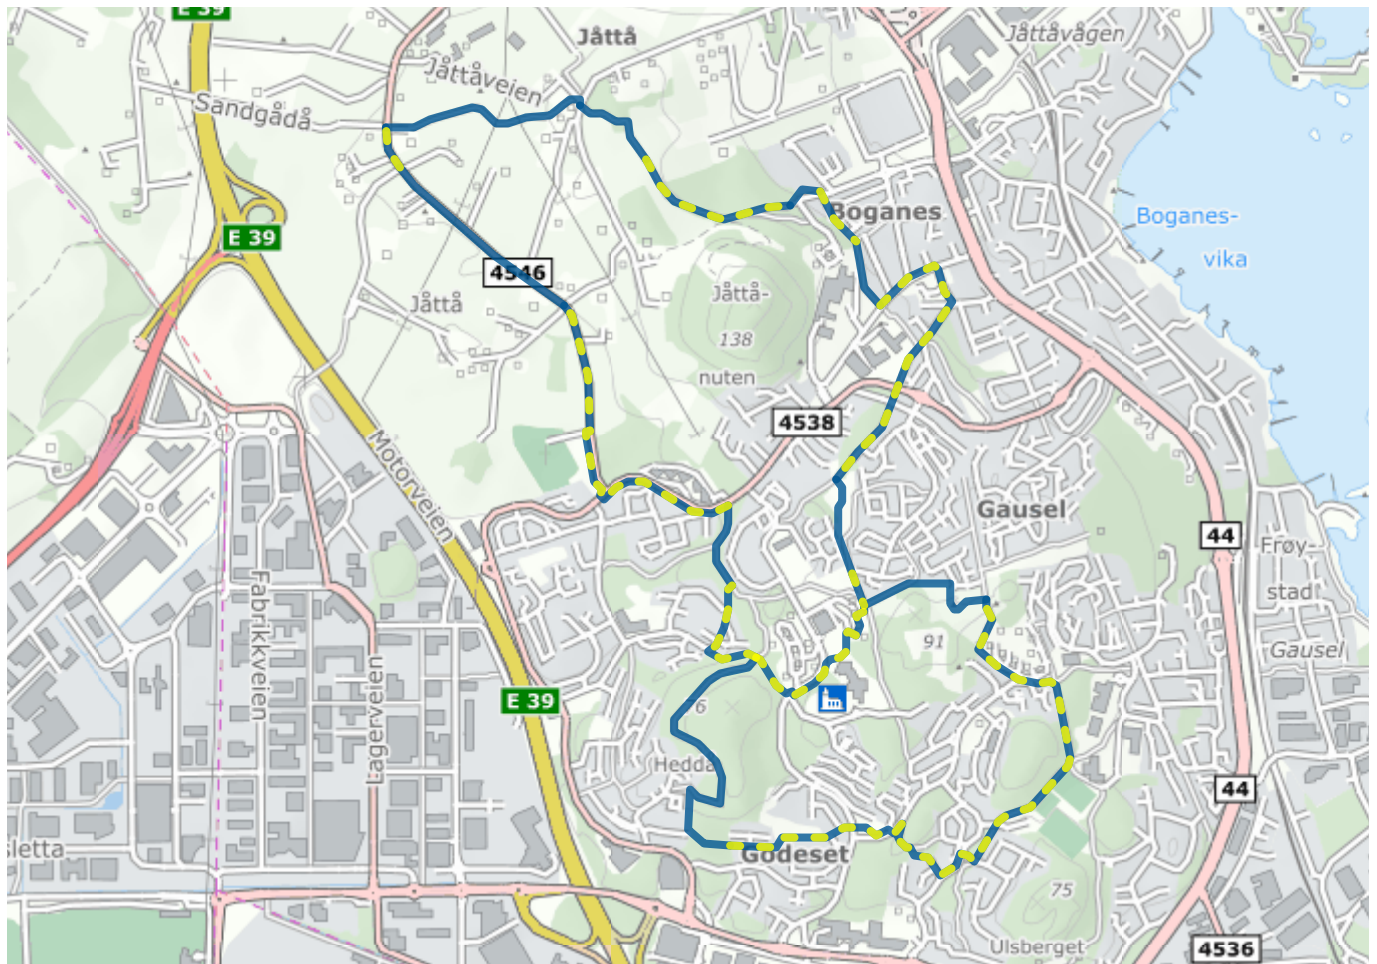

# Eikebergturen

## About the route

Suitable for: Children, adults

Length: 7.1km

Duration: 70 minutes

Difficulty: Medium

Lighted: Partially lighted

# Legend

---

Route

Lighted route

Shortcut