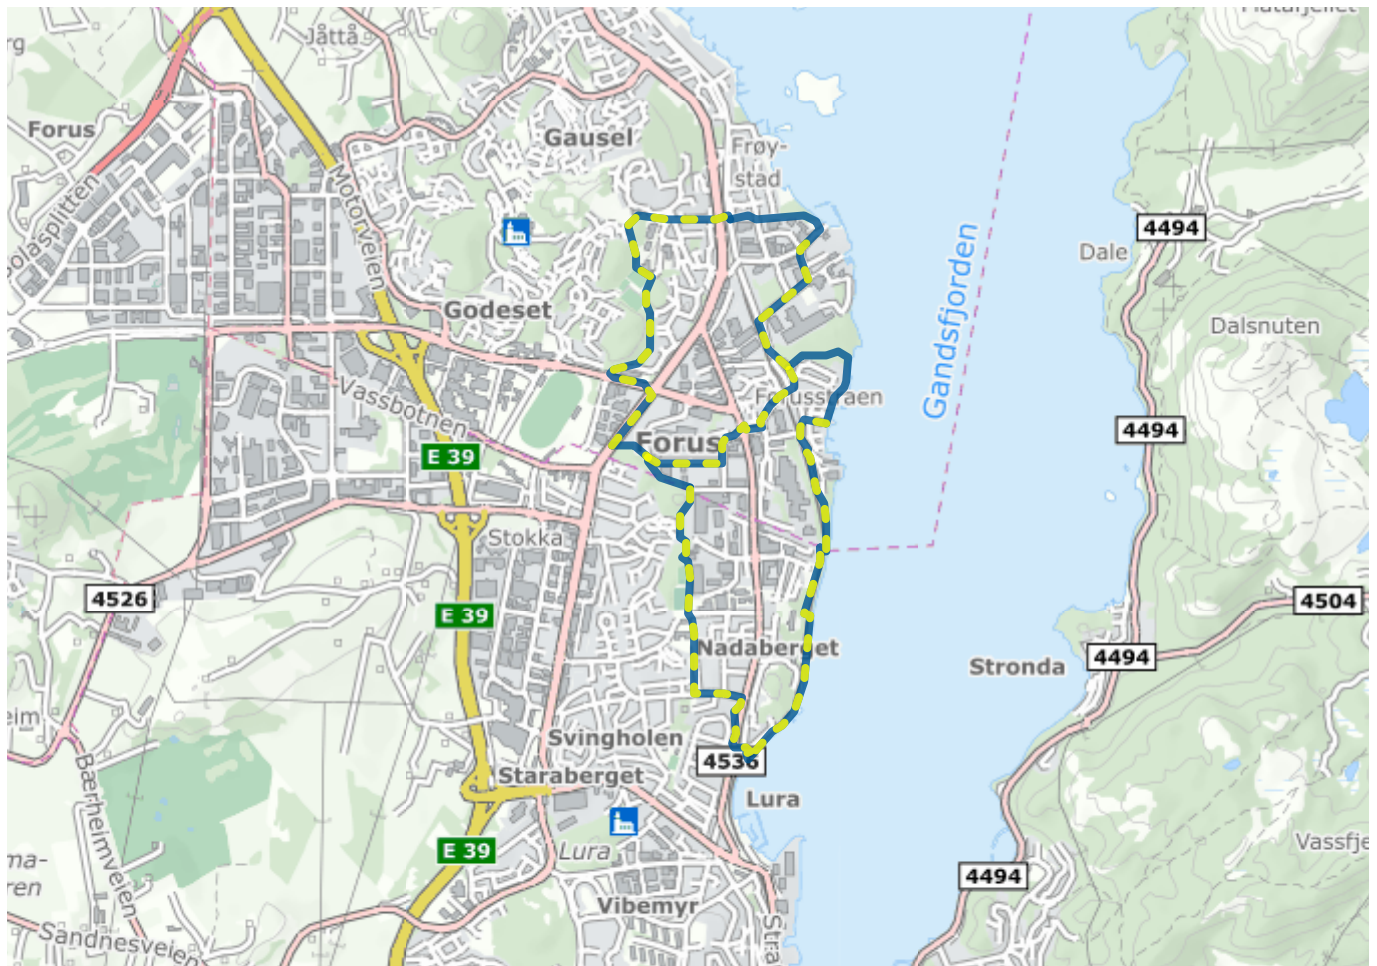

# Forusstrandaturen

## About the route

Suitable for: Children, adults

Length: 8.4km

Duration: 2 hours

Difficulty: Medium

Llghted: Partially lighted

# Legend

---

Route

Lighted route

Shortcut