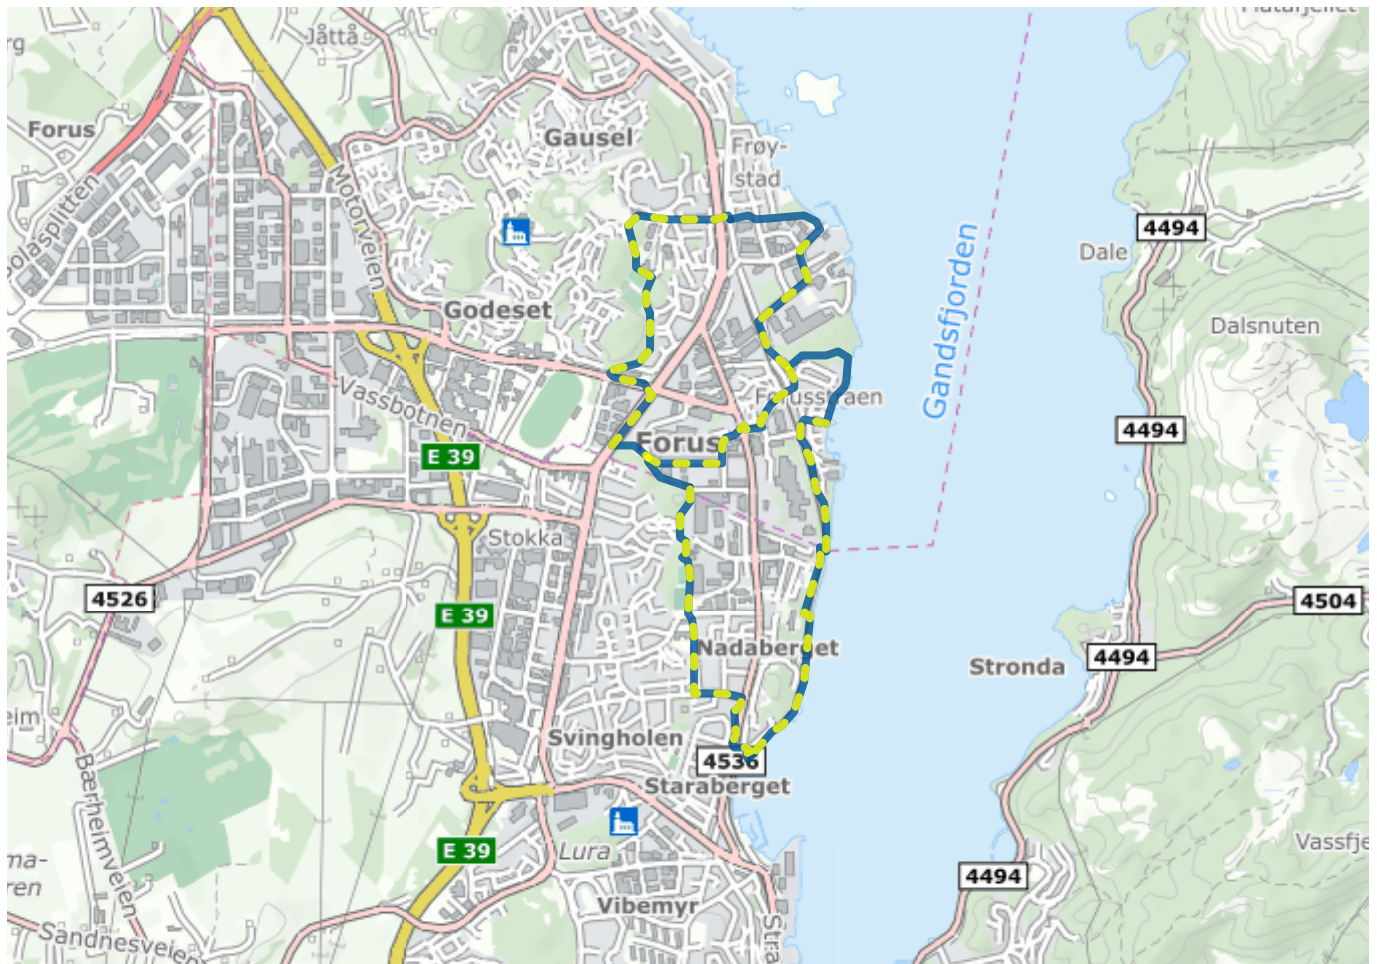

Home (/en/)

Forusstrandaturen

About the route

Suitable for: Children, adults

Length: 8.4km

Duration: 2 hours

Difficulty: Medium

Llghted: Partially lighted

Legend

Route

Lighted route

Shortcut