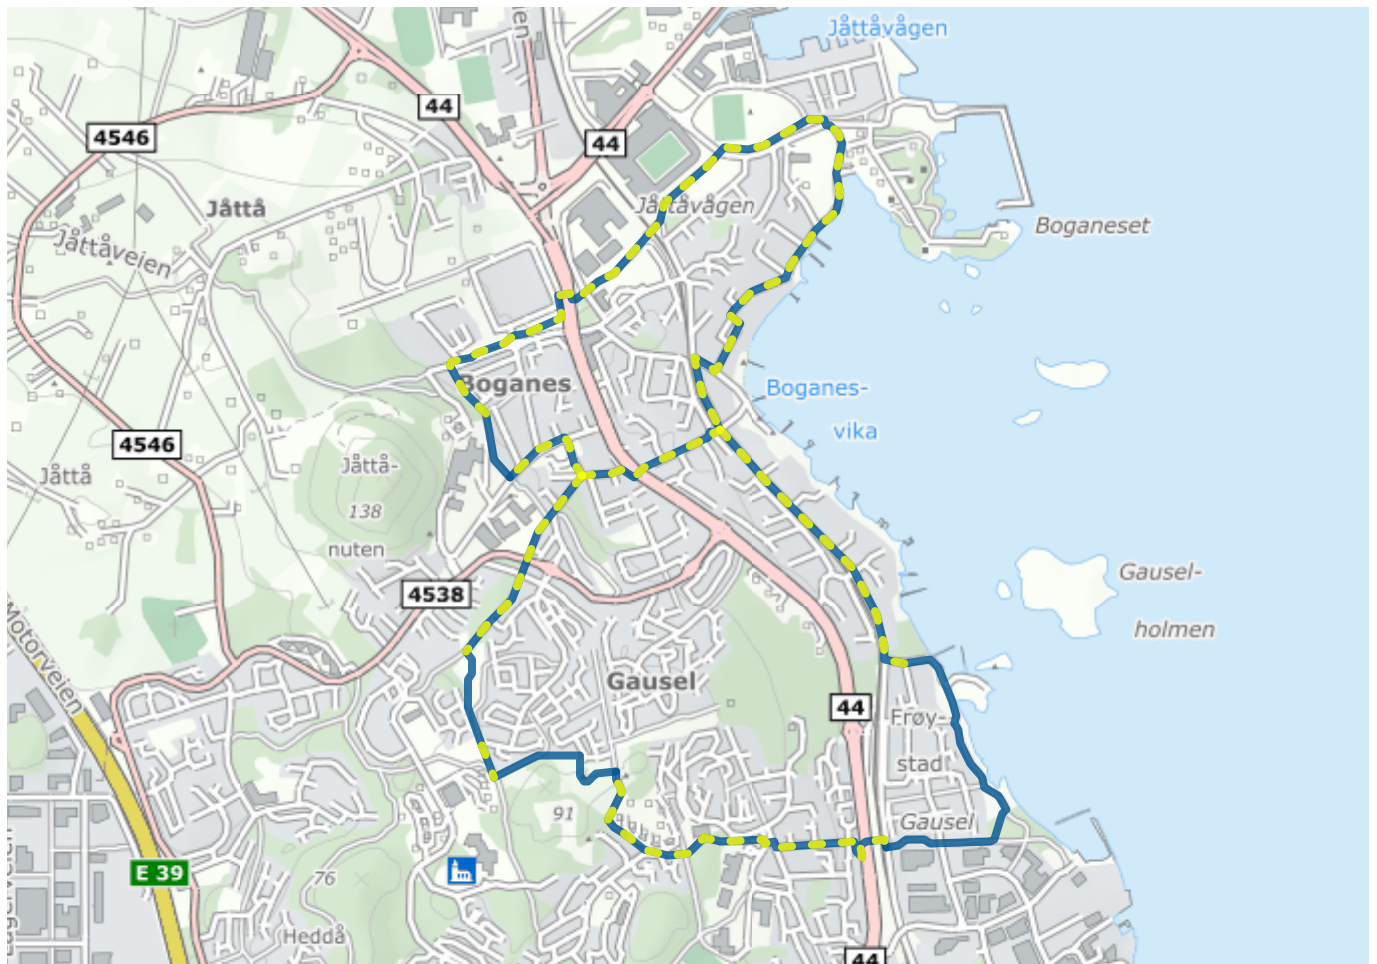

Home (/en/)

Gauselturen

About the route

Suitable for: Children, adults

Length: 6.7km

Duration: 70 minutes

Difficulty: Medium

Llghted: Partially lighted

Legend

Route

Lighted route

Shortcut