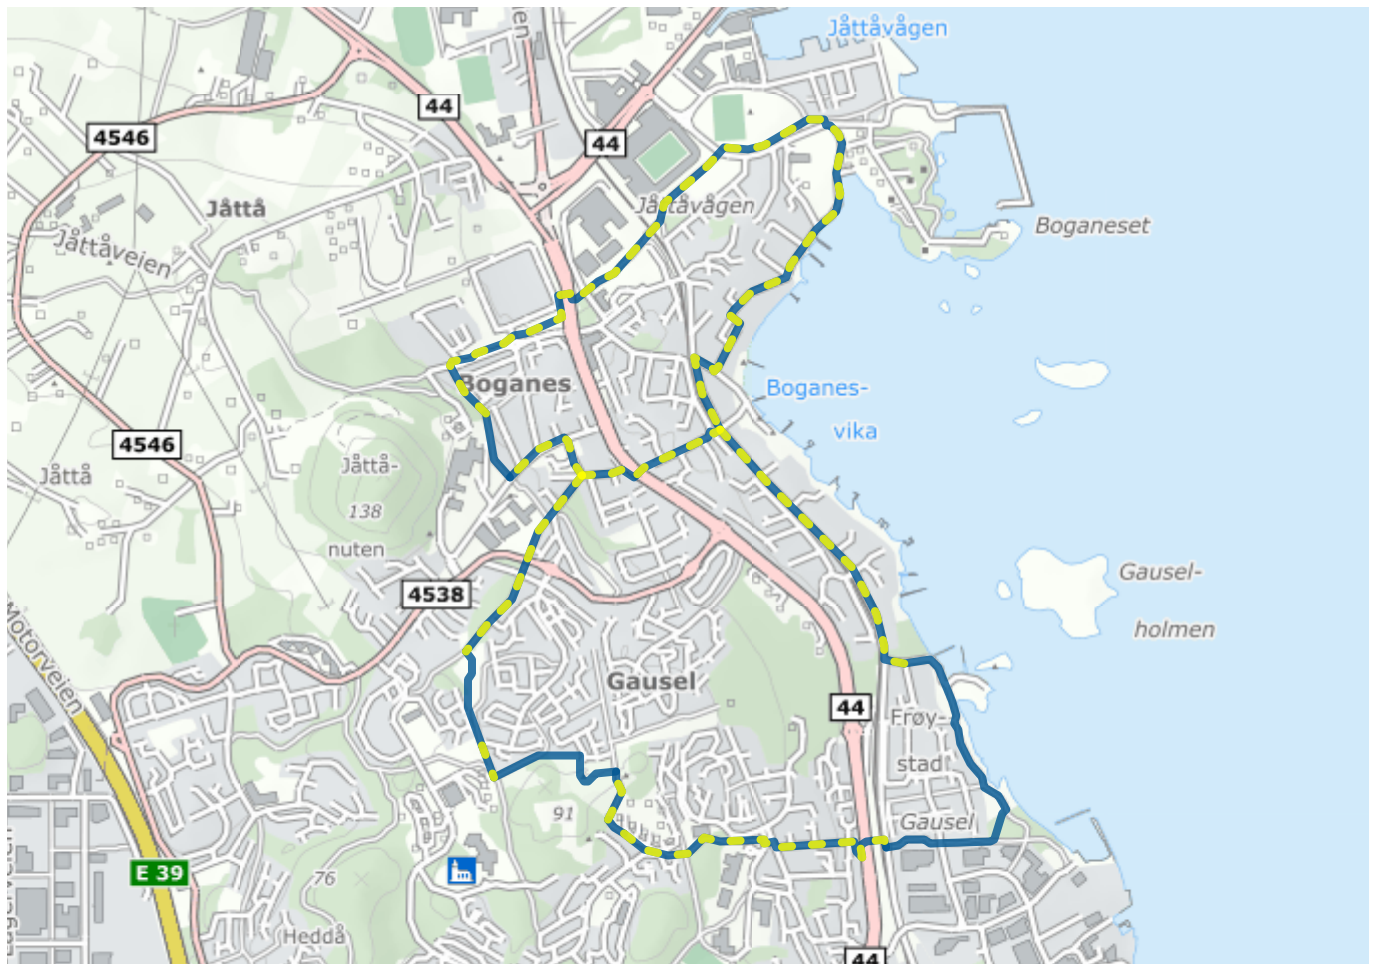

Home (/en/)

Gauselturen

About the route

Suitable for: Children, adults

Length: 6.7km

Duration: 70 minutes

Difficulty: Medium

Llghted: Partially lighted

Legend

Route

Lighted route

Shortcut