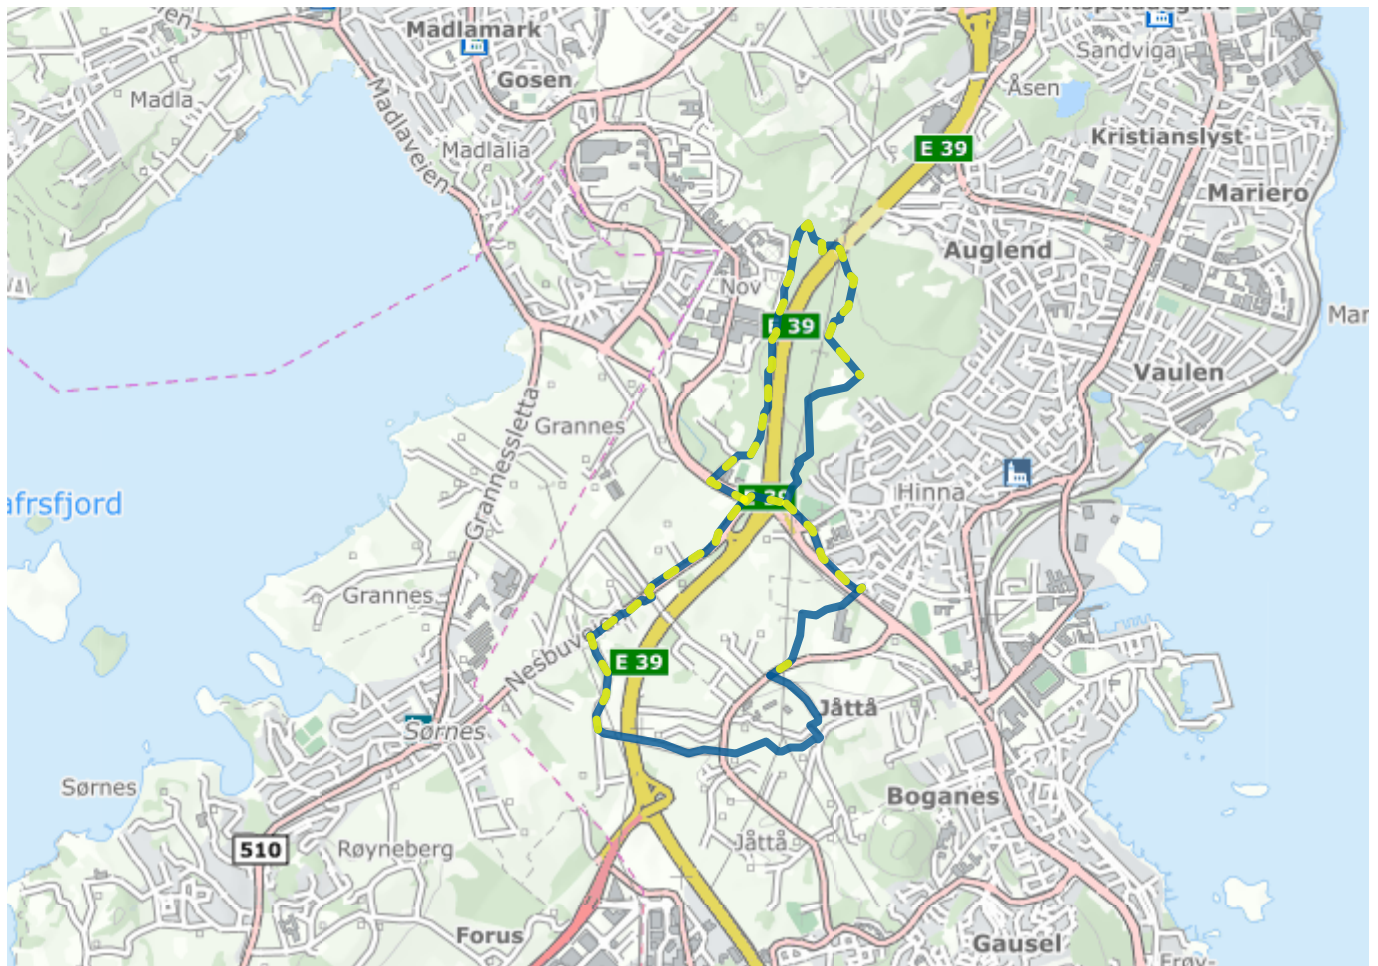

# Grannesturen

## About the route

Suitable for: Children, adults

Length: 8.1km

Duration: 140 minutes

Difficulty: Medium

Llghted: Partially lighted

# Legend

---

Route

Lighted route

Shortcut