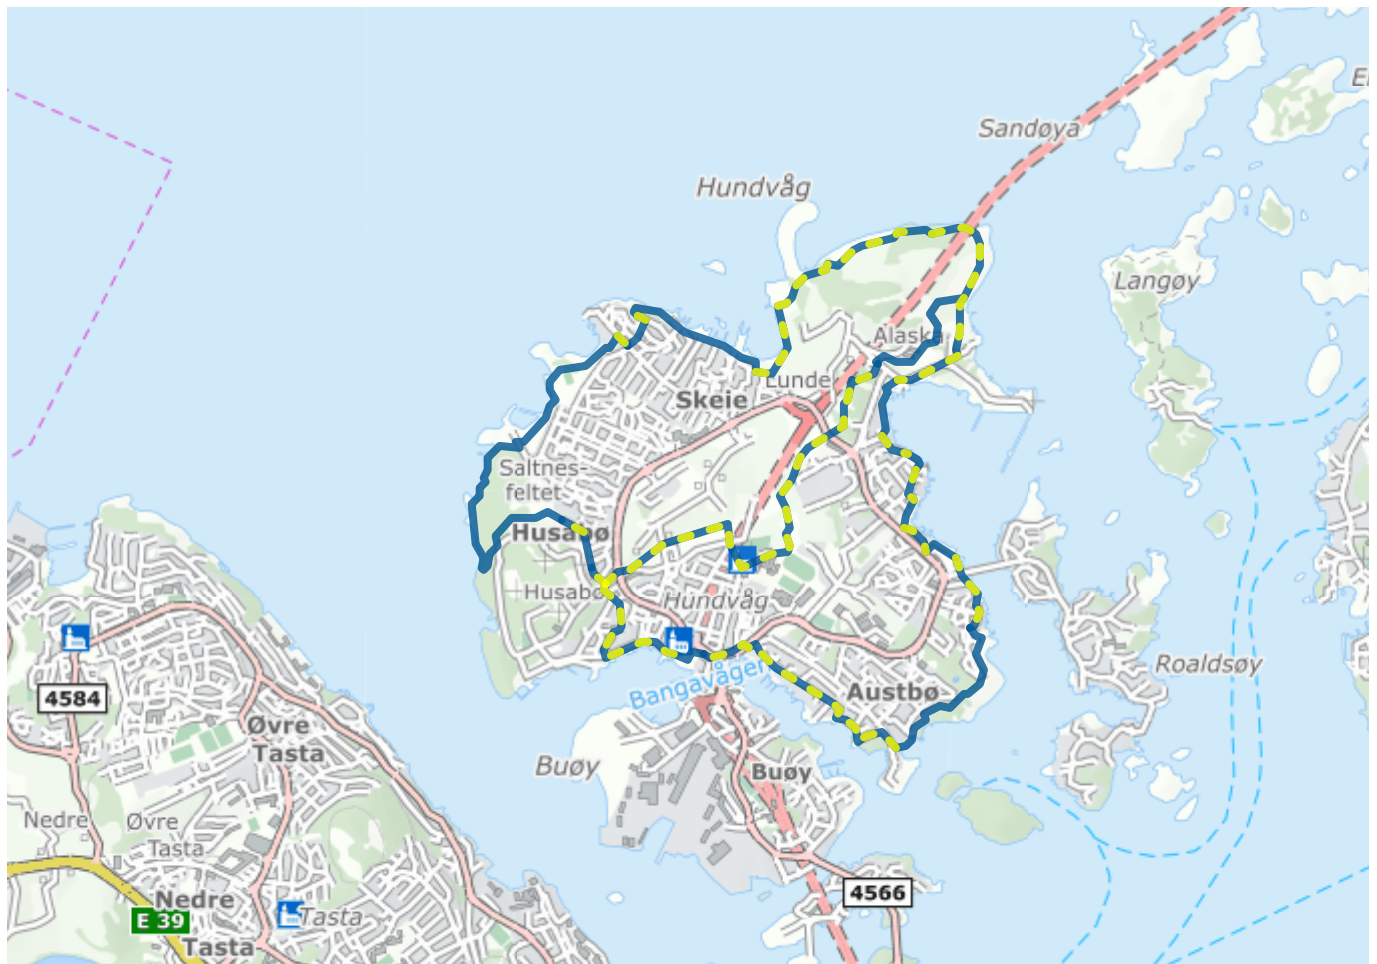

Home (/en/)

Hundvåg rundt

About the route

Suitable for: Adults

Length: 11.2km

Duration: 150 minutes

Difficulty: Medium

Llghted: Partially lighted

Legend

Route

Lighted route

Shortcut