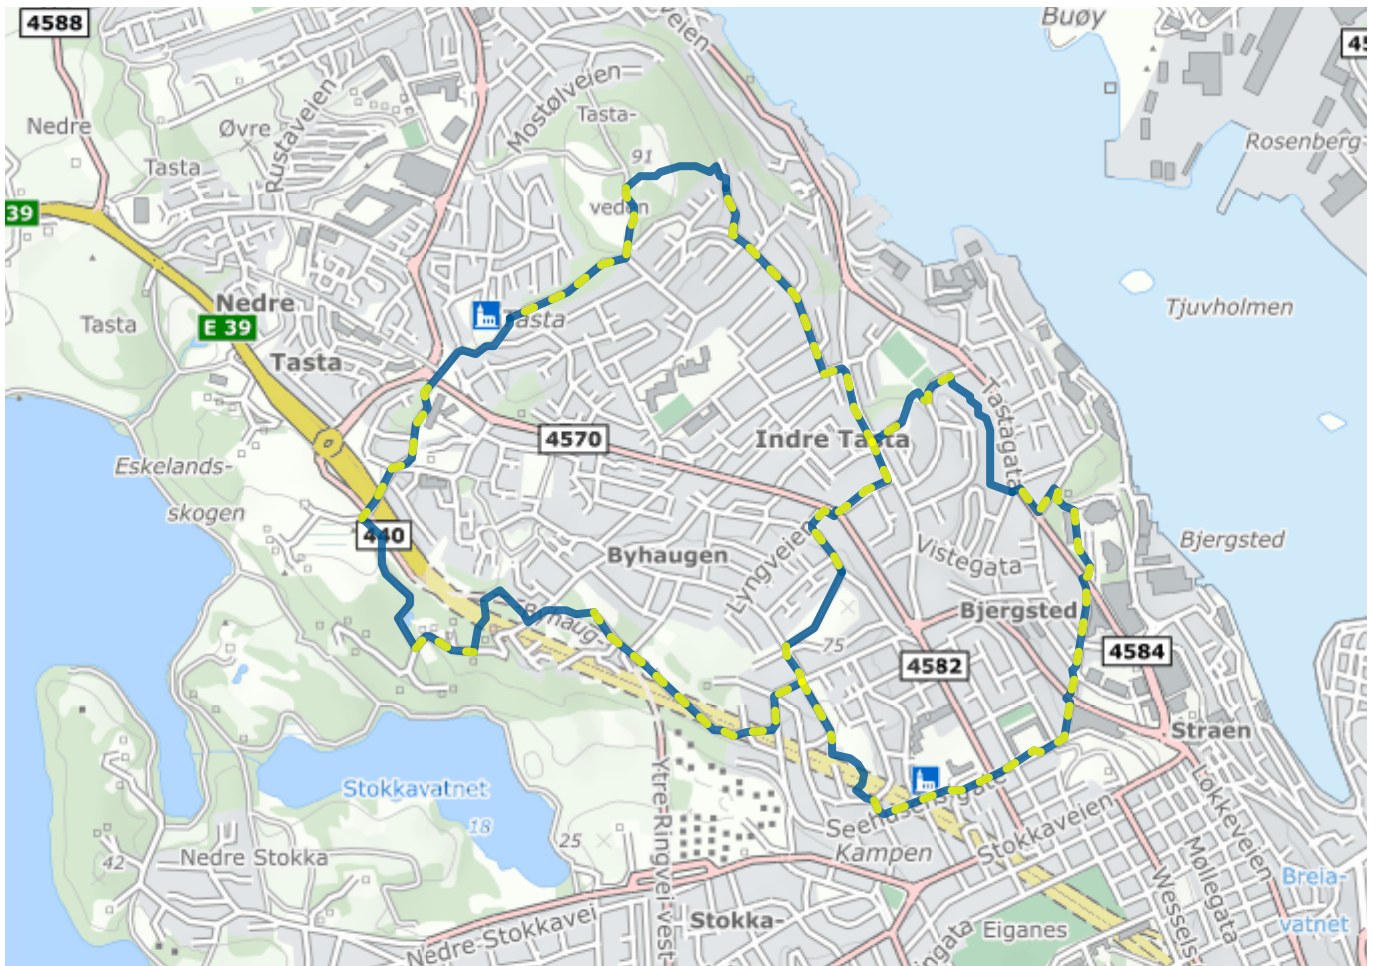

Home (/en/)

Kampenturen

About the route

Suitable for: Children, adults

Length: 6.5km

Duration: 1 hours

Difficulty: Medium

Llghted: Partially lighted

Legend

Route

Lighted route

Shortcut