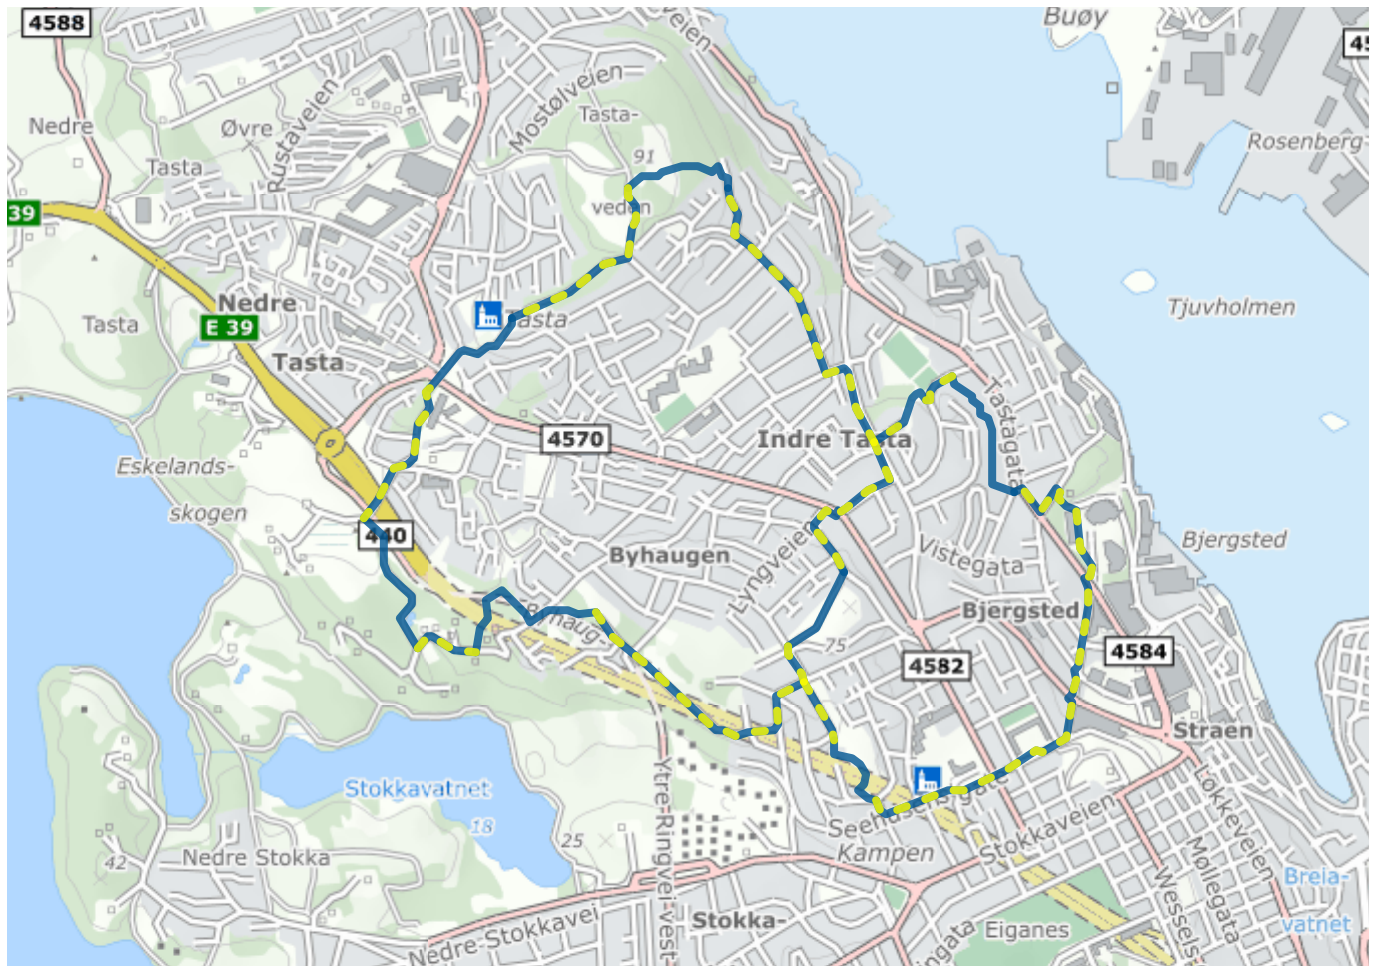

Home (/en/)

Kampenturen

About the route

Suitable for: Children, adults

Length: 6.5km

Duration: 1 hours

Difficulty: Medium

Llghted: Partially lighted

Legend

Route

Lighted route

Shortcut