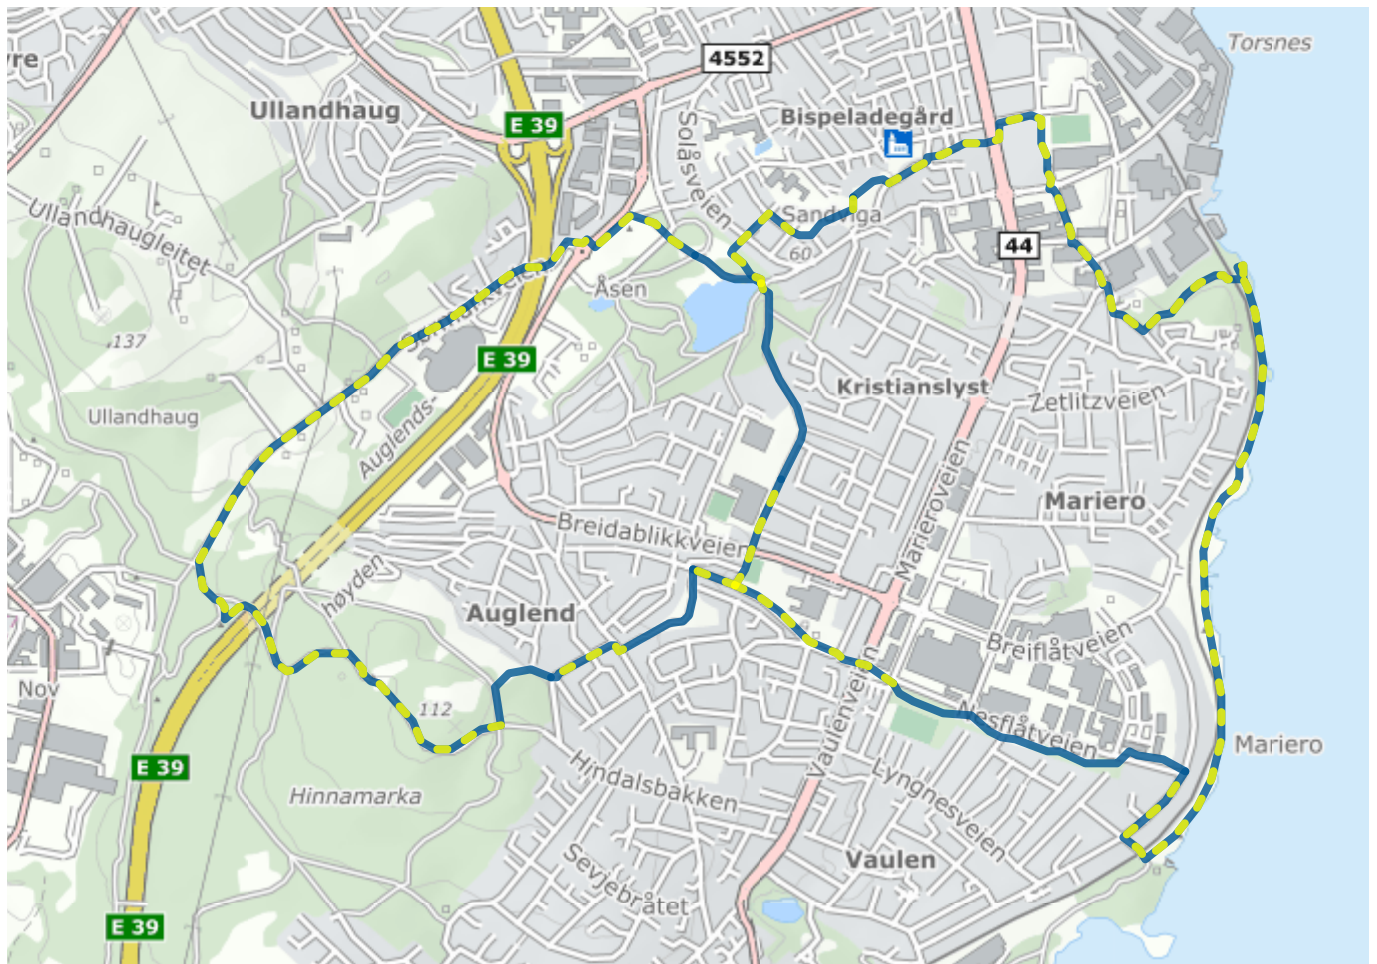

# Kristianslystturen

## About the route

Suitable for: Children, adults

Length: 9km

Duration: 140 minutes

Difficulty: Medium

Llghted: Partially lighted

# Legend

---

Route

Lighted route

Shortcut