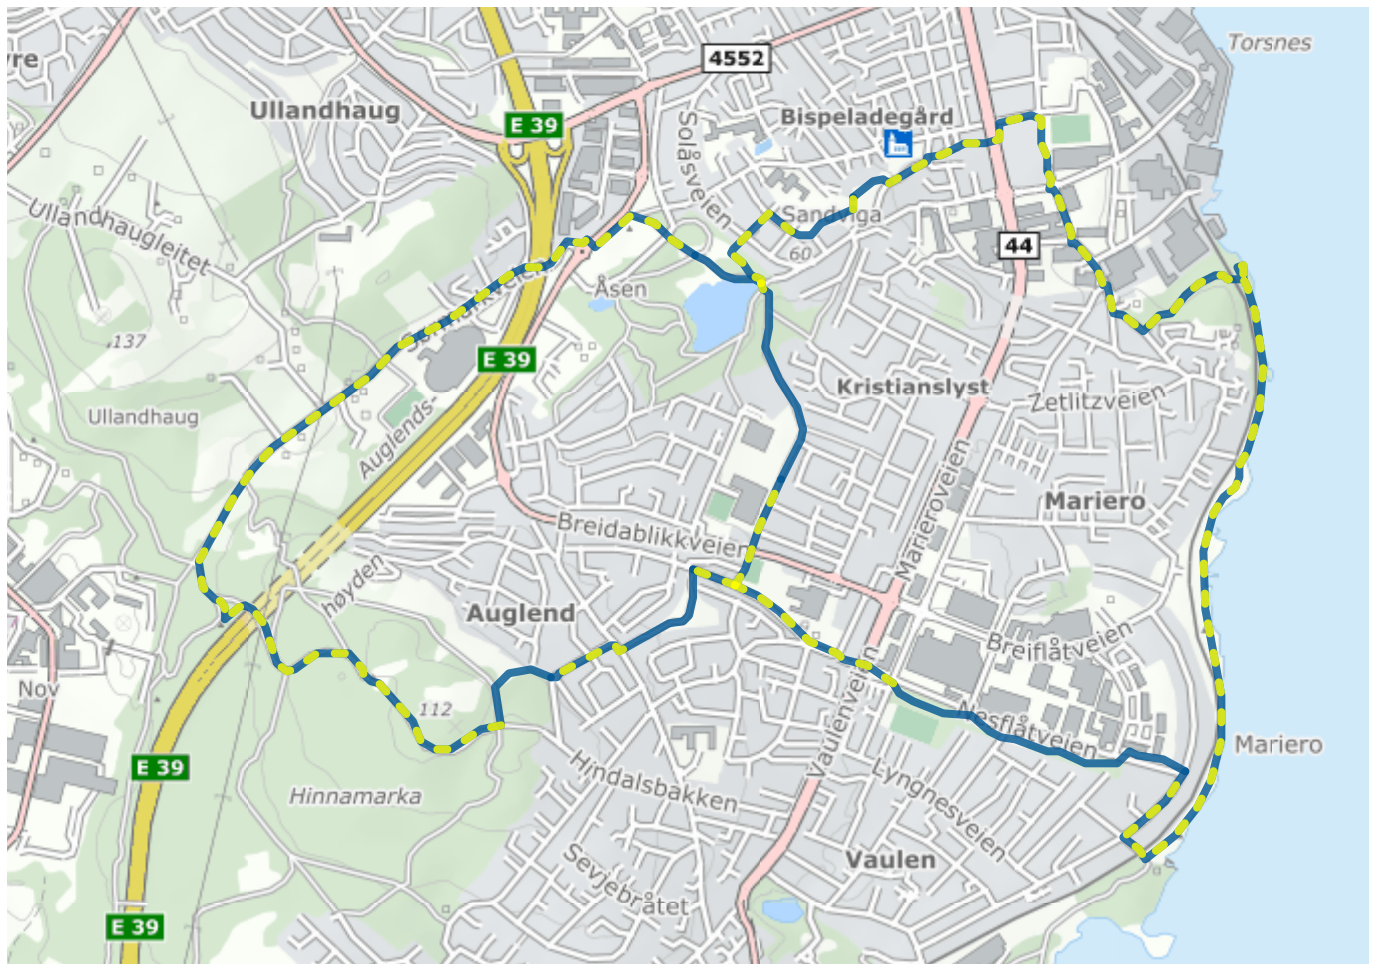

Home (/en/)

Kristianslystturen

About the route

Suitable for: Children, adults

Length: 9km

Duration: 140 minutes

Difficulty: Medium

Llghted: Partially lighted

Legend

Route

Lighted route

Shortcut