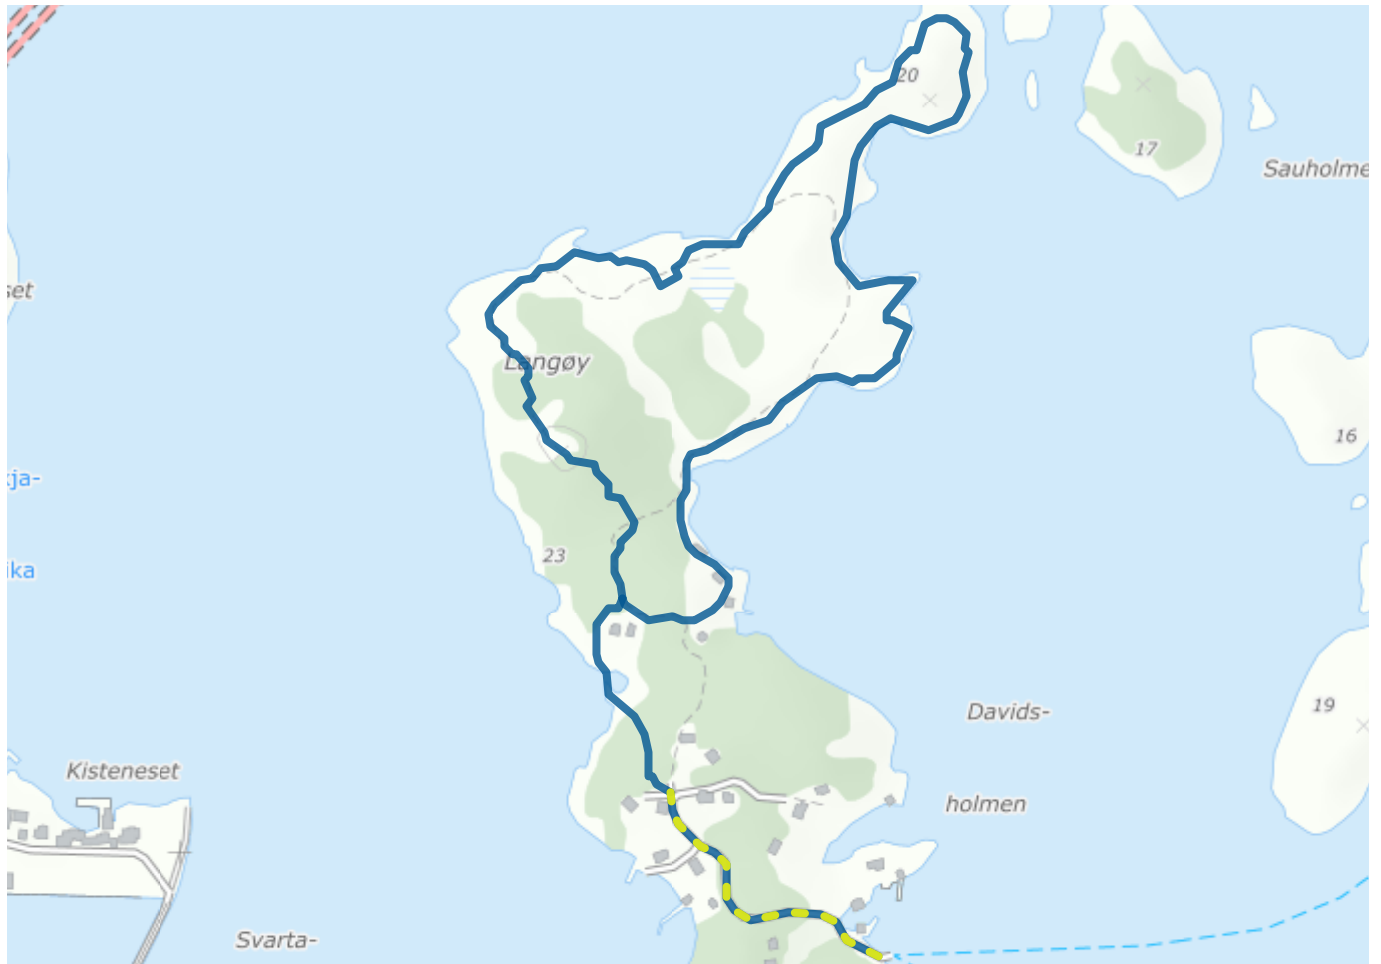

[Home \(/en/\)](#)

Langøyturen

About the route

Suitable for: Adults

Length: 3.8km

Duration: 1 hours

Difficulty: Easy

Llghted: Partially lighted

Legend

Route

Lighted route

Shortcut