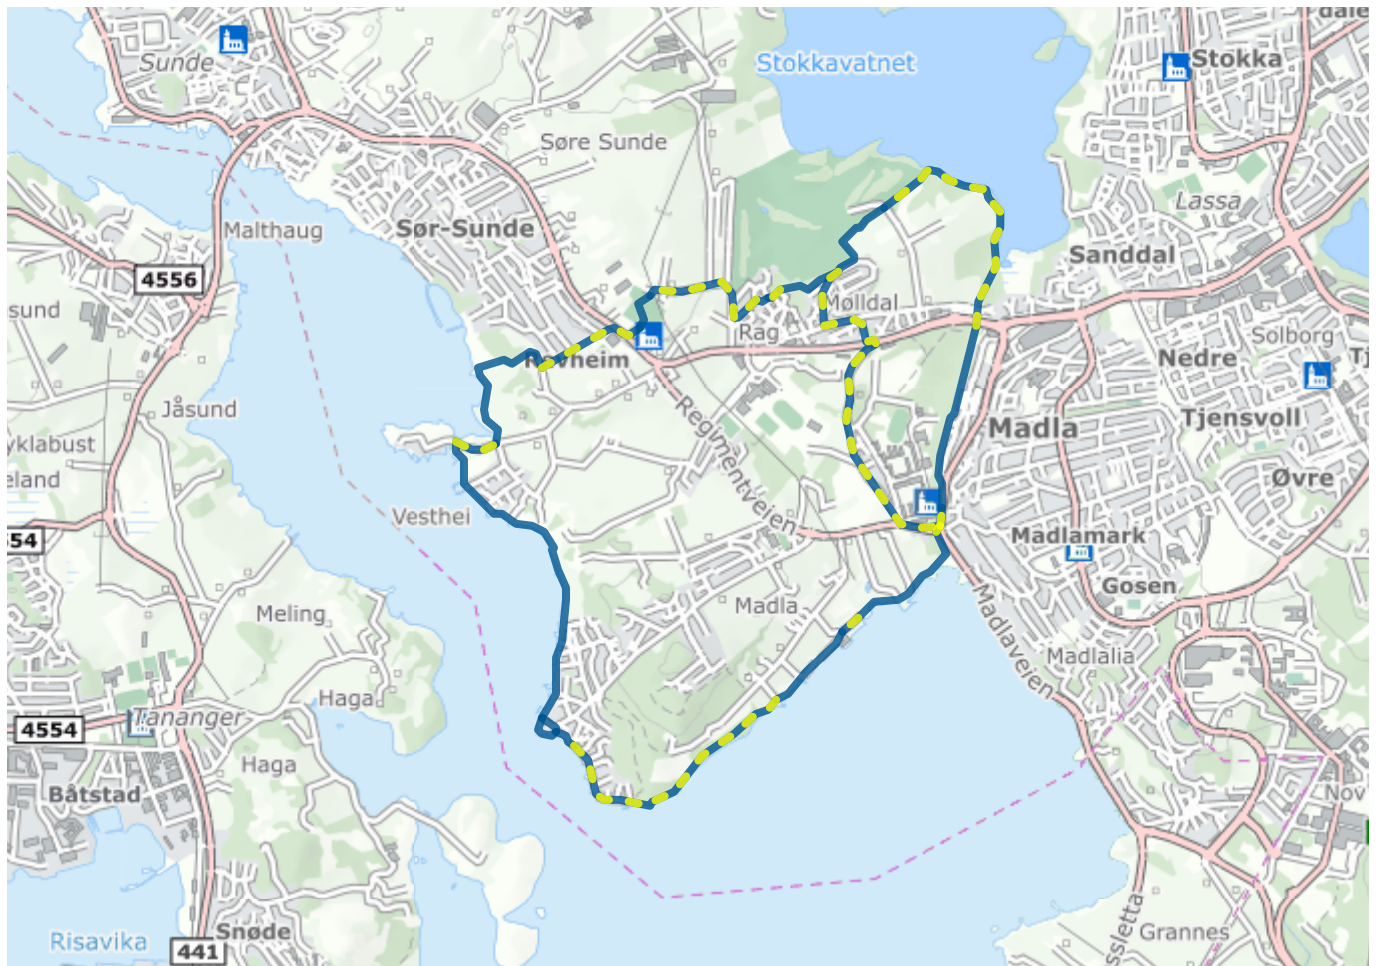

## About the route

Suitable for: Children, adults

Length: 10.4km

Duration: 160 minutes

Difficulty: Medium

Llghted: Partially lighted

# Legend

---

Route

Lighted route

Shortcut