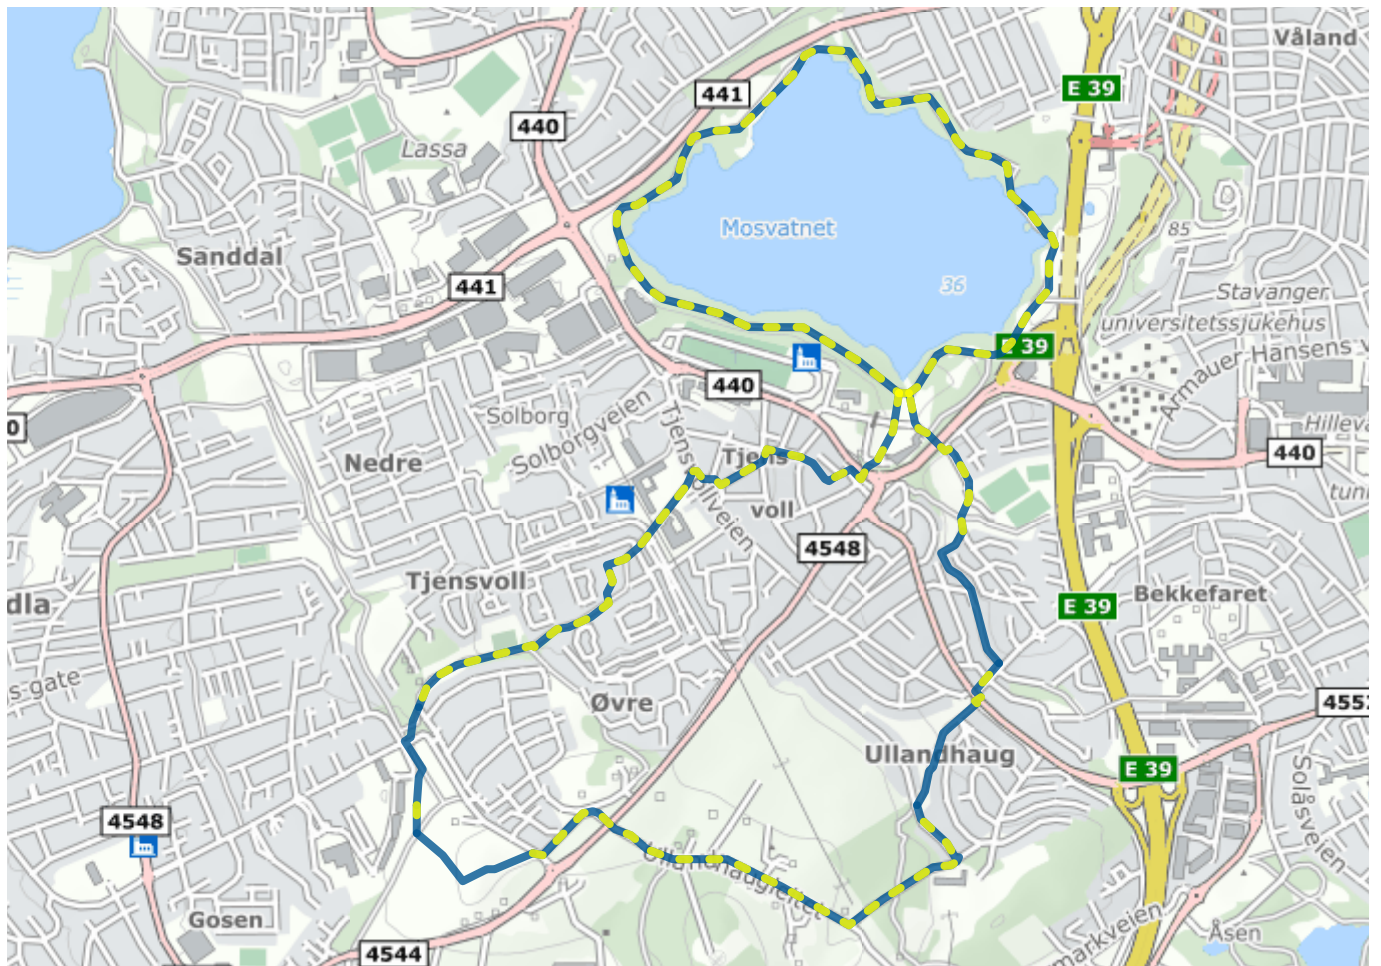

# Mosvatnturen

## About the route

Suitable for: Children, adults

Length: 8.2km

Duration: 2 hours

Difficulty: Medium

Llghted: Partially lighted

# Legend

---

Route

Lighted route

Shortcut