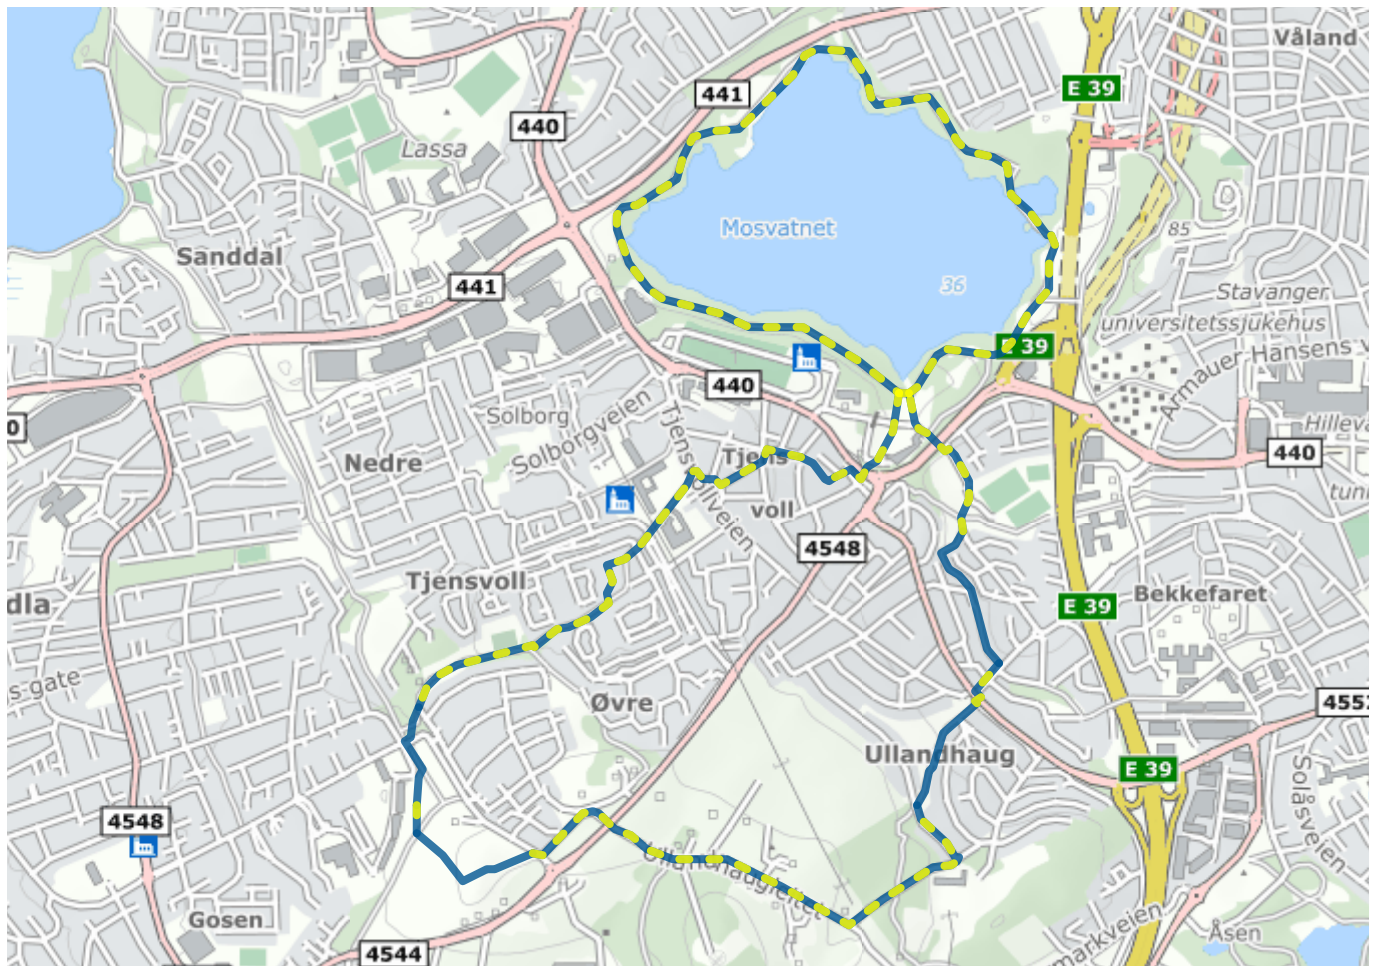

Home (/en/)

Mosvatnturen

About the route

Suitable for: Children, adults

Length: 8.2km

Duration: 2 hours

Difficulty: Medium

Llghted: Partially lighted

Legend

Route

Lighted route

Shortcut