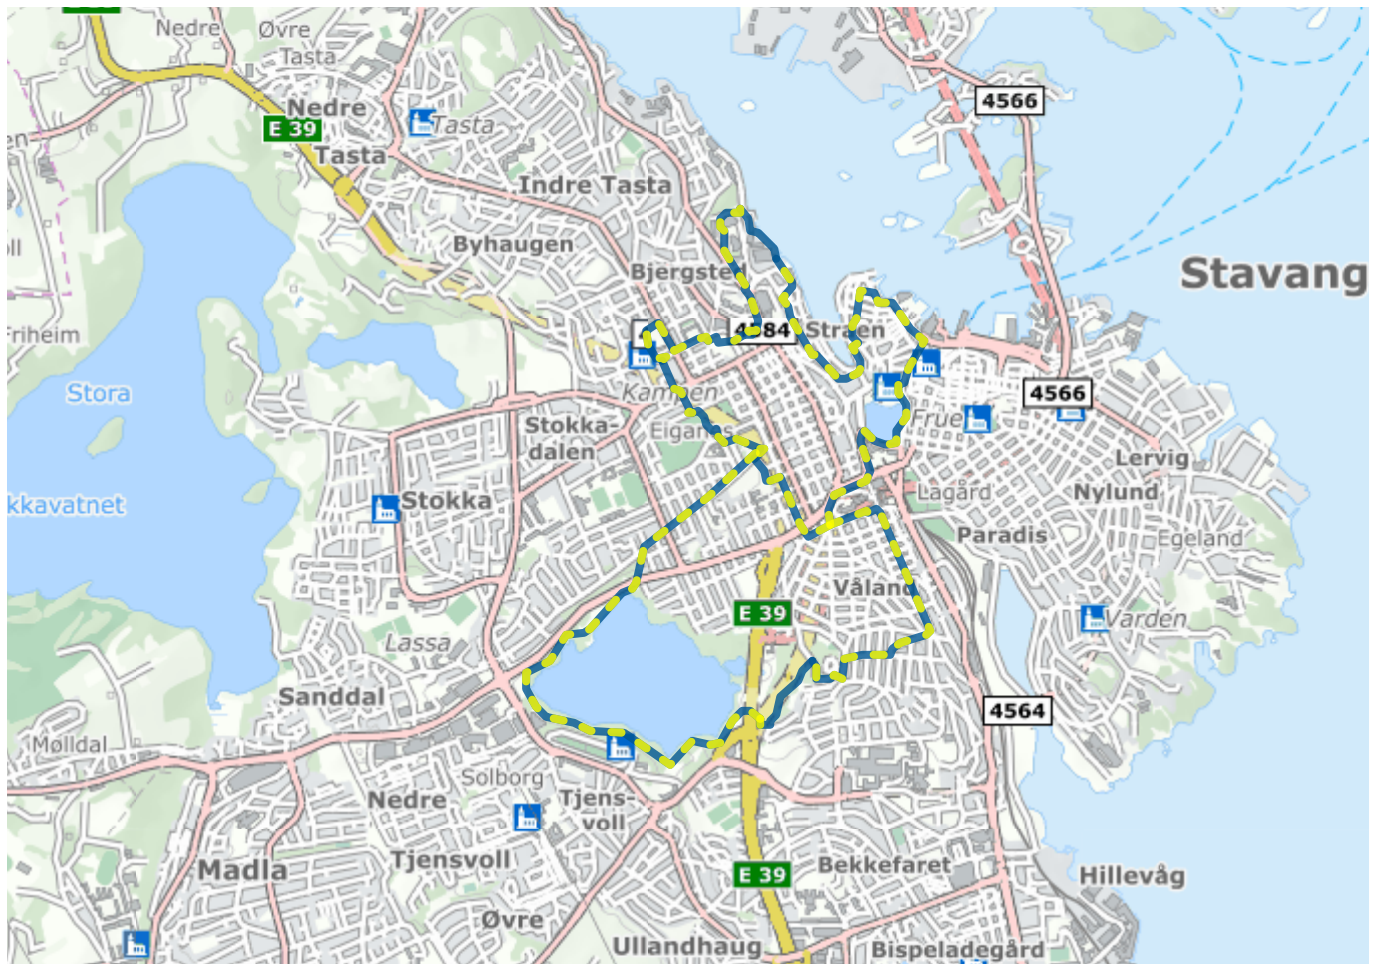

Home (/en/)

Museumsturen

About the route

Suitable for: Adults

Length: 11.5km

Duration: 160 minutes

Difficulty: Medium

Lighted: Partially lighted

Legend

Route

Lighted route

Shortcut