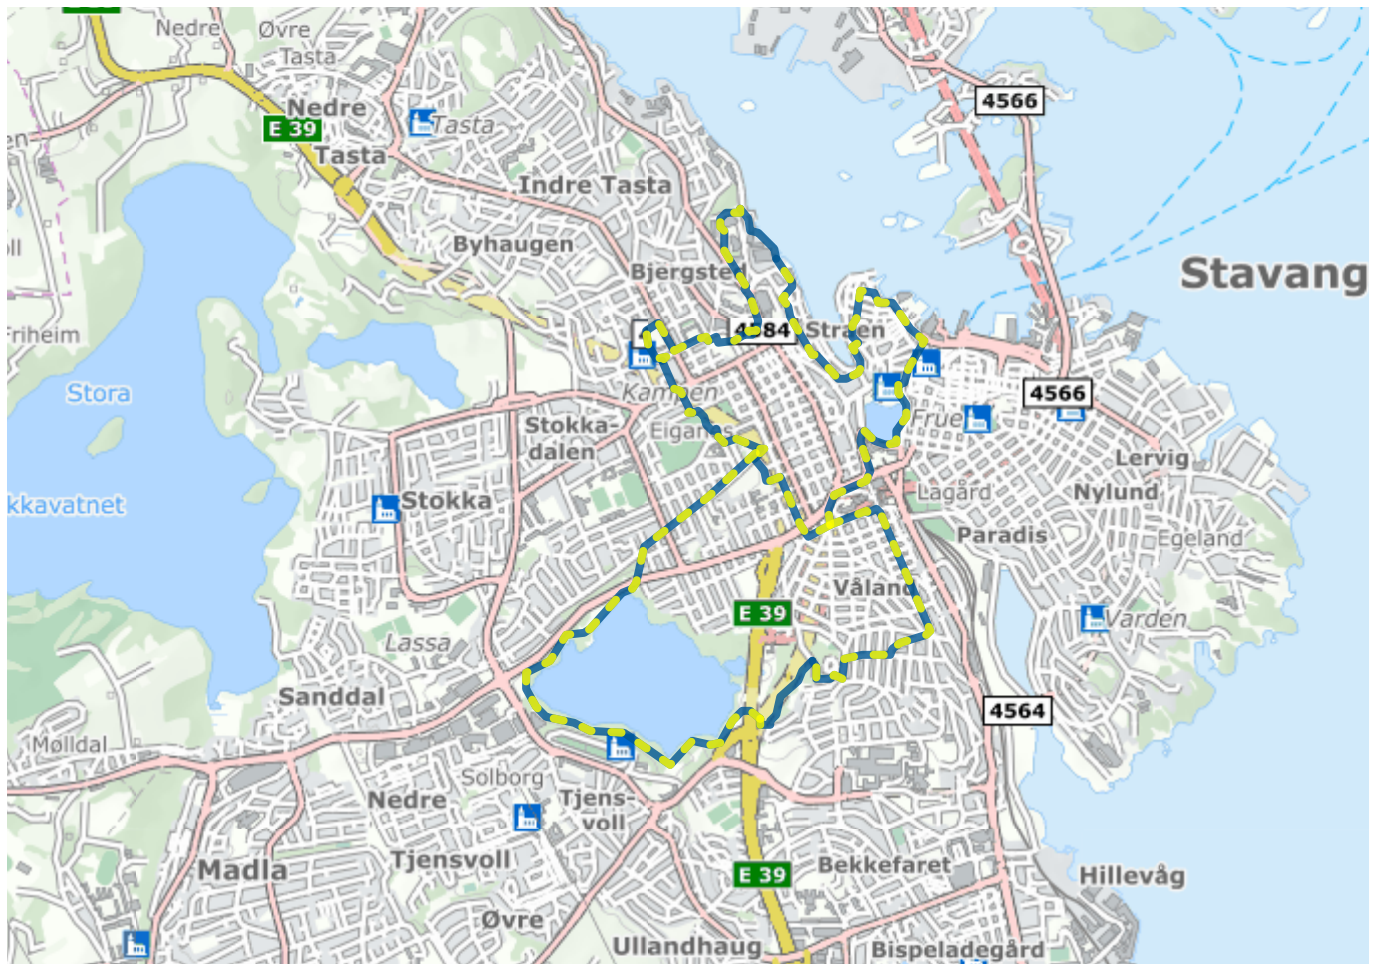

Home (/en/)

Museumsturen

About the route

Suitable for: Adults

Length: 11.5km

Duration: 160 minutes

Difficulty: Medium

Llghted: Partially lighted

Legend

Route

Lighted route

Shortcut