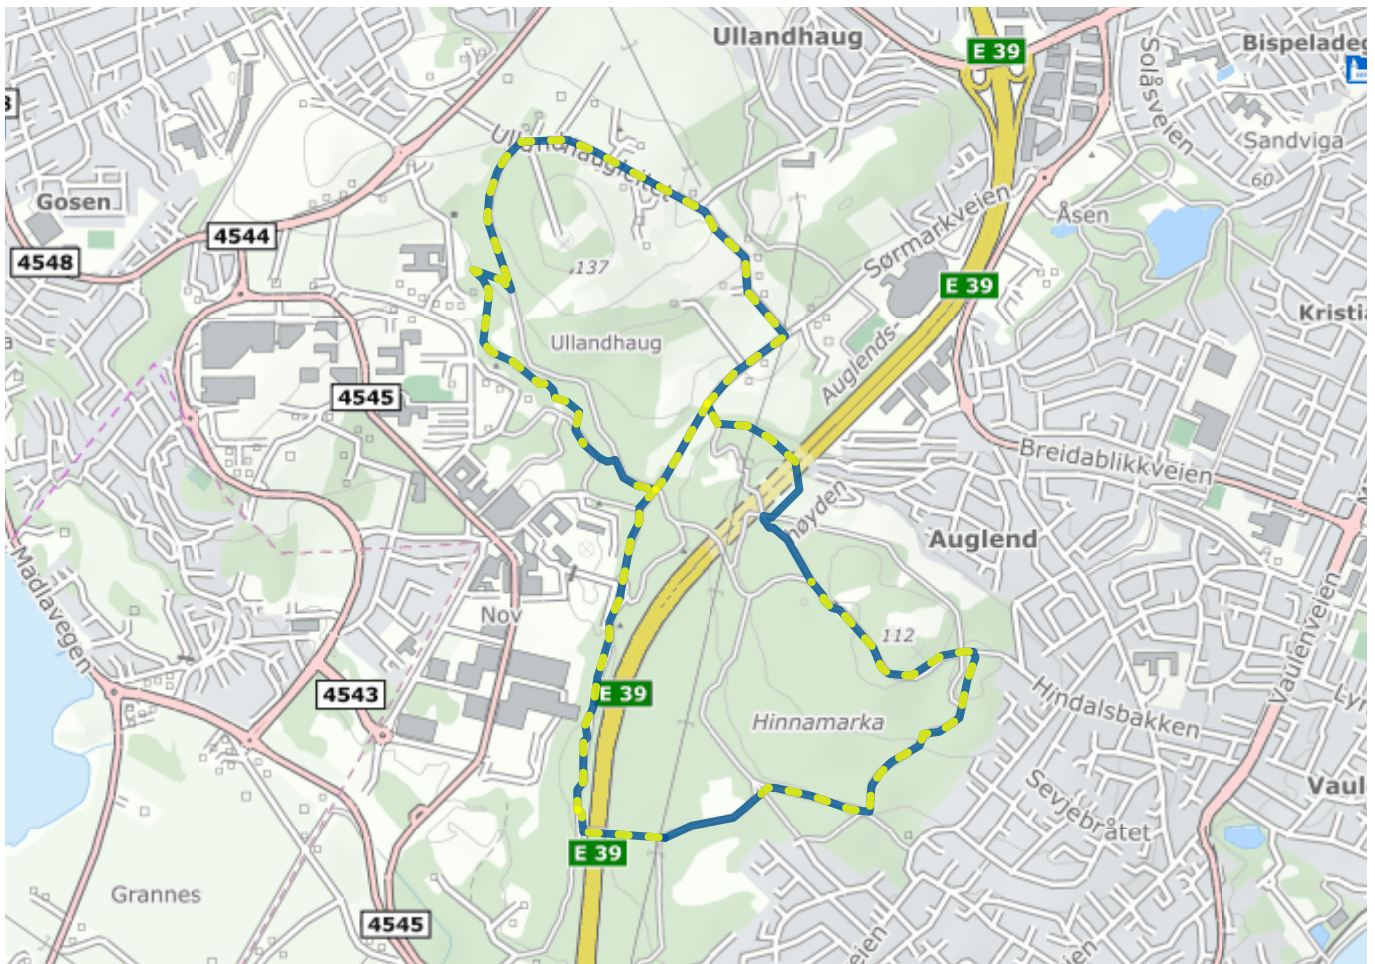

[Home \(/en/\)](#)

Sørmarkaturen

About the route

Suitable for: Children, adults

Length: 7.2km

Duration: 110 minutes

Difficulty: Medium

Llghted: Partially lighted

Legend

Route

Lighted route

Shortcut