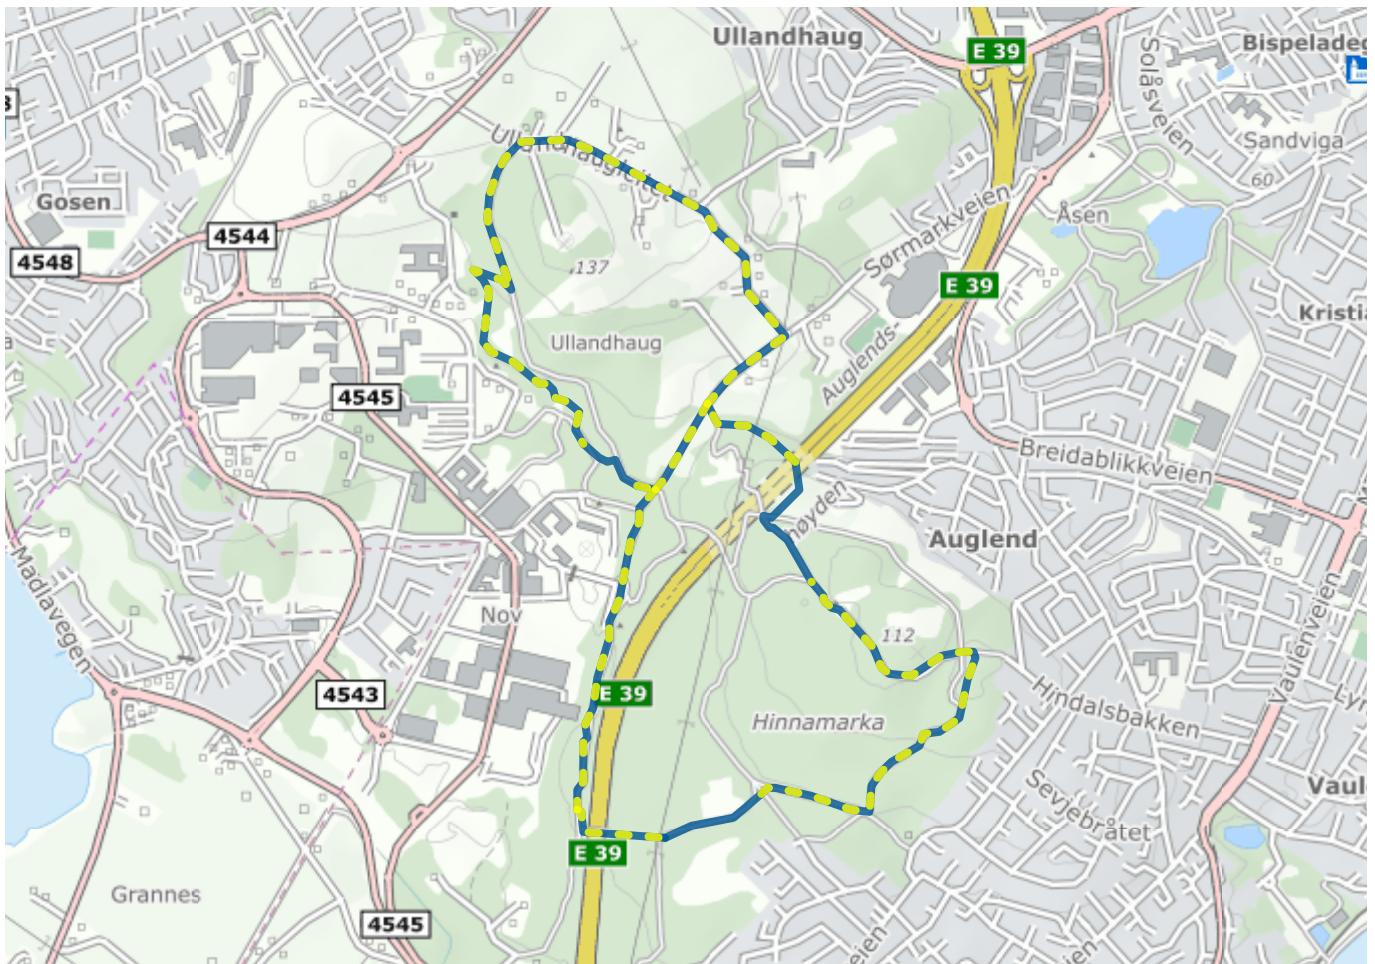

Home (/en/)

Sørmarkaturen

About the route

Suitable for: Children, adults

Length: 7.2km

Duration: 110 minutes

Difficulty: Medium

Llghted: Partially lighted

Legend

Route

Lighted route

Shortcut