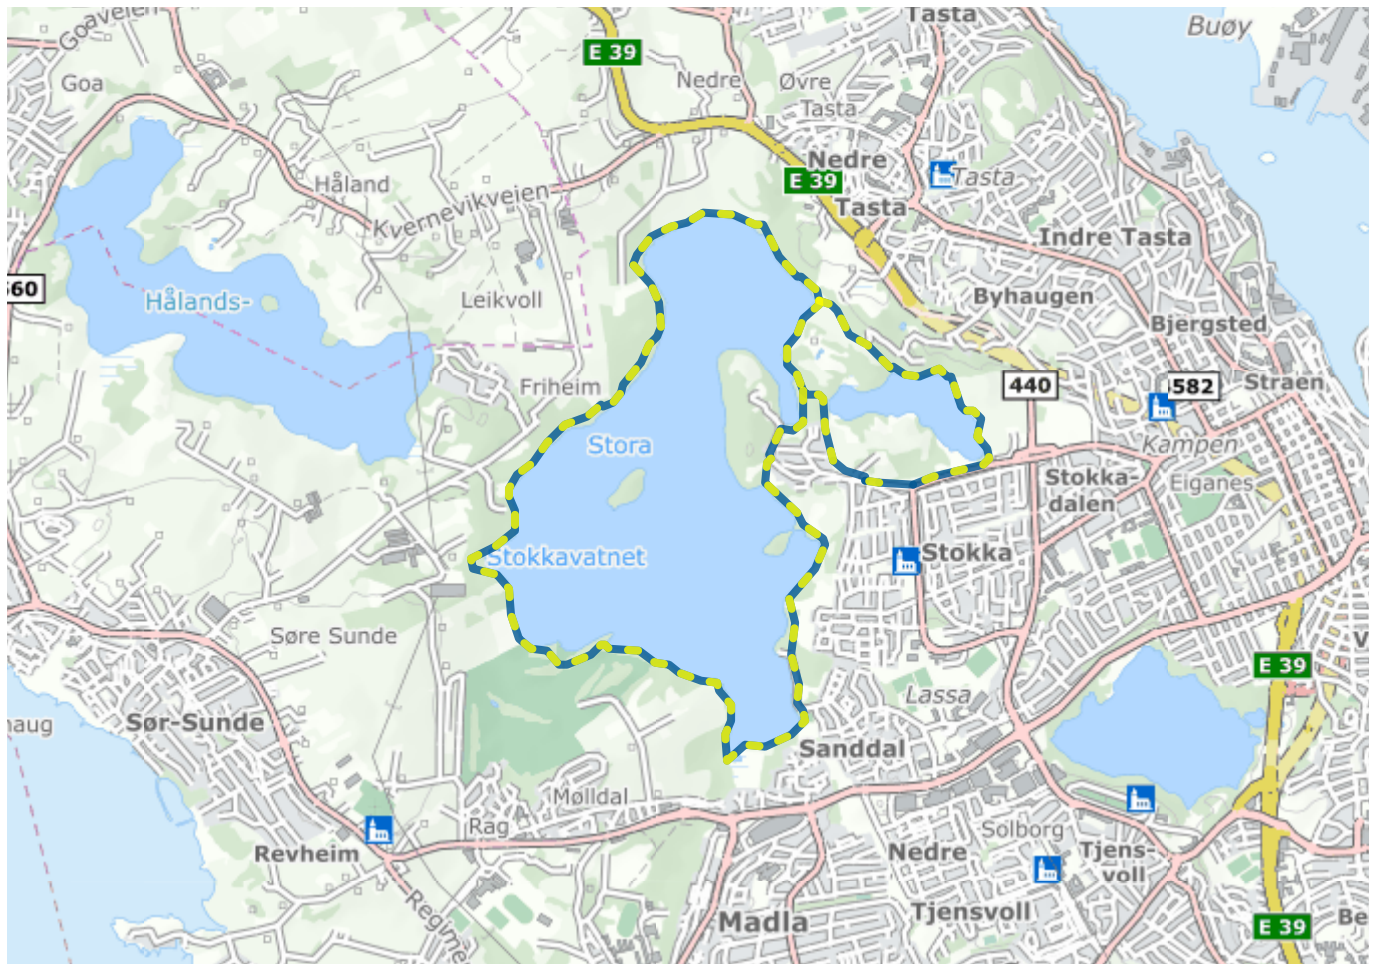

Home (/en/)

Stokkavatnet+

About the route

Suitable for: Adults

Length: 10.9km

Duration: 140 minutes

Difficulty: Medium

Llghted: Partially lighted

Legend

Route

Lighted route

Shortcut