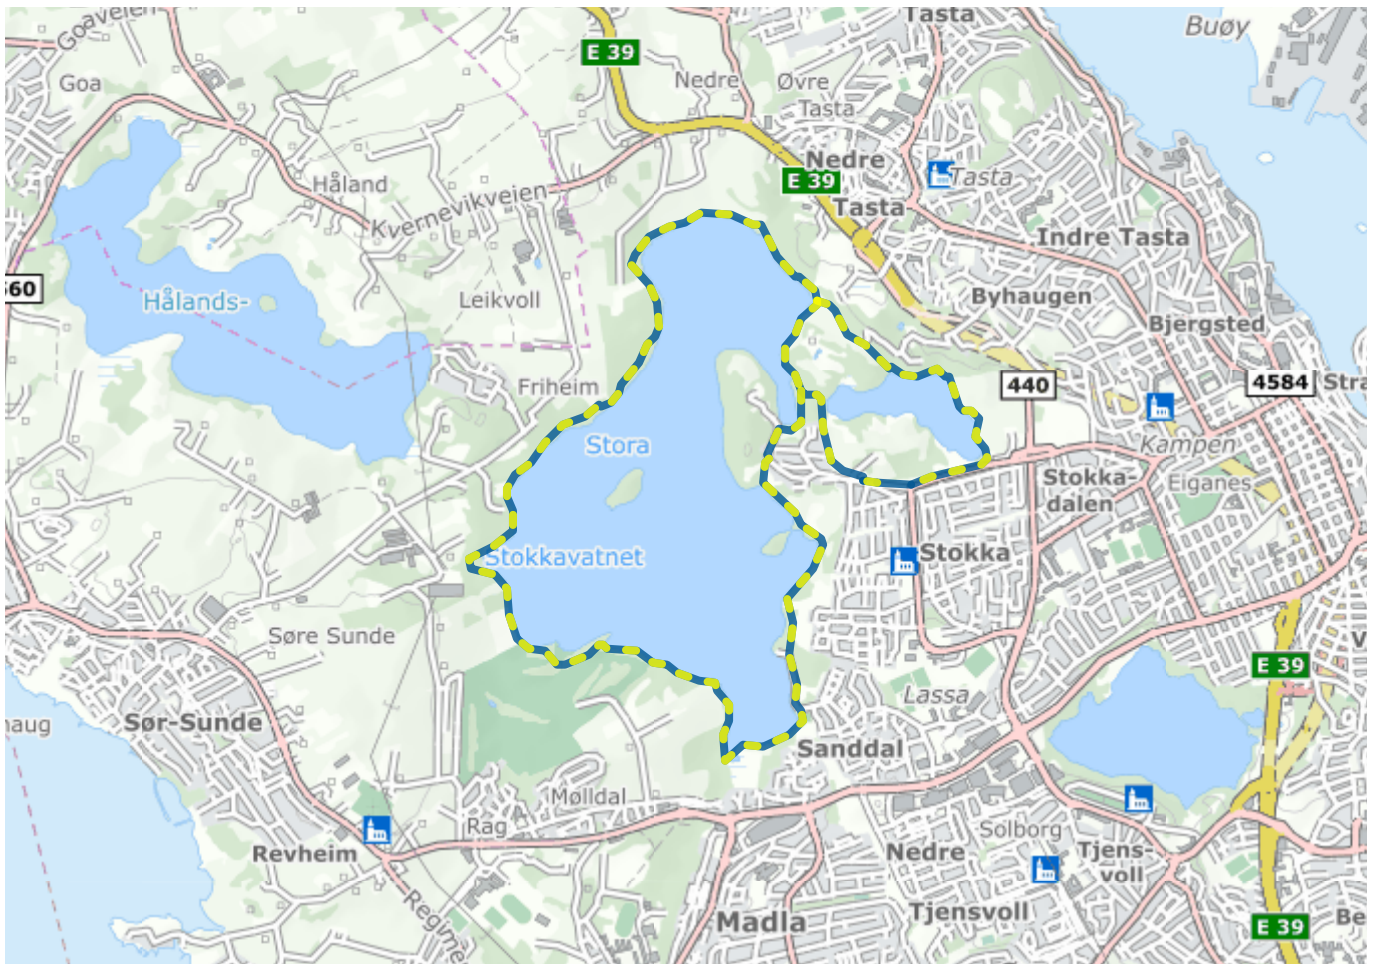

### About the route

Suitable for: Adults

Length: 10.9km

Duration: 140 minutes

Difficulty: Medium

Llghted: Partially lighted

# Legend

---

Route

Lighted route

Shortcut