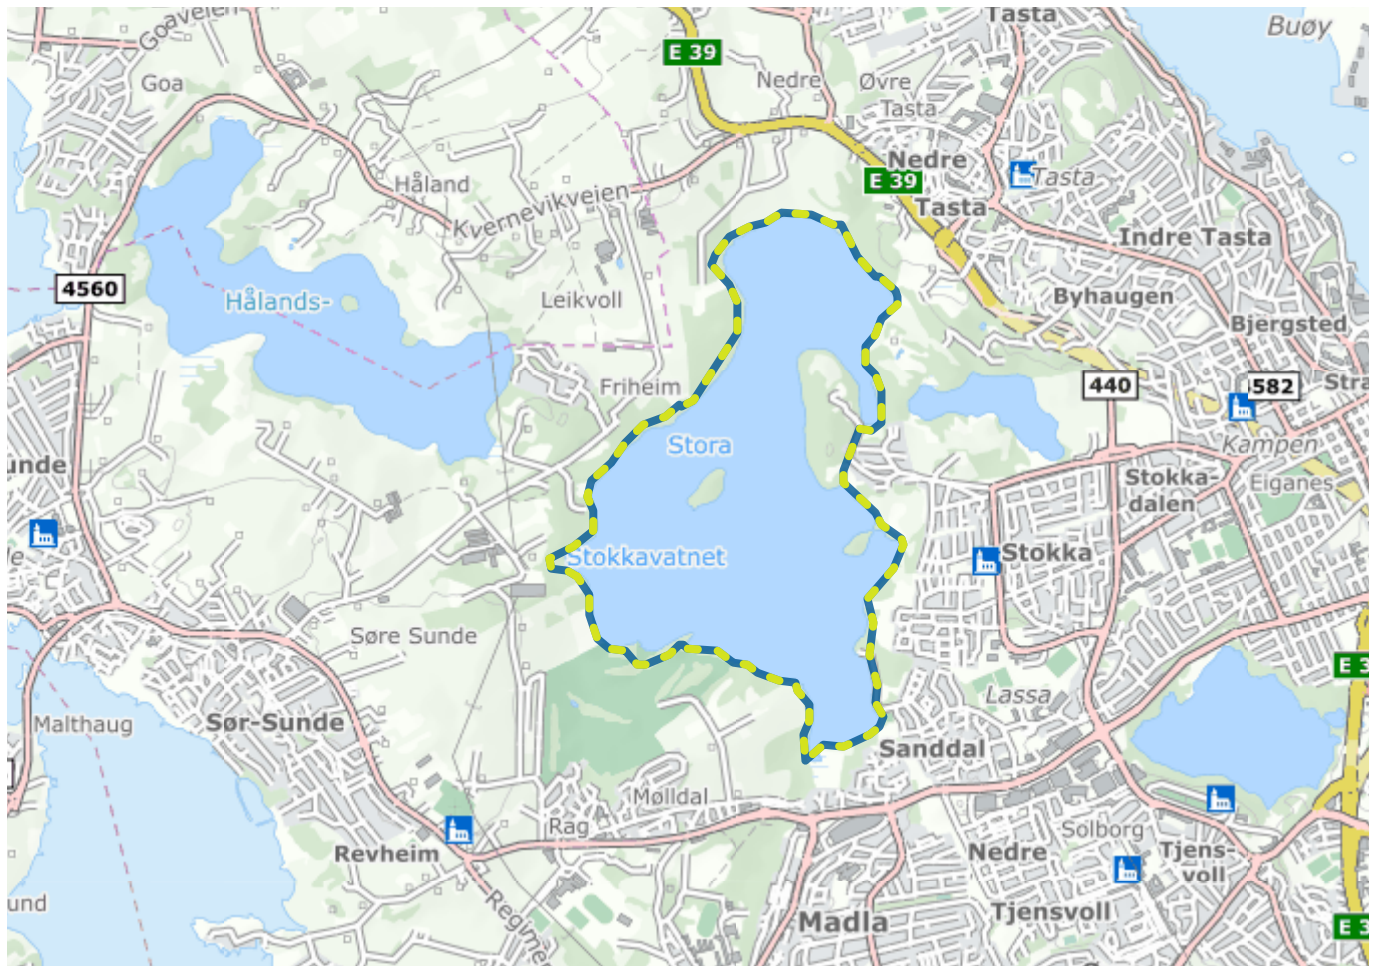

Home (/en/)

Stokkavatnturen

About the route

Suitable for: Children, adults

Length: 8.2km

Duration: 2 hours

Difficulty: Medium

Lighted: Lighted

Legend

Route

Lighted route

Shortcut