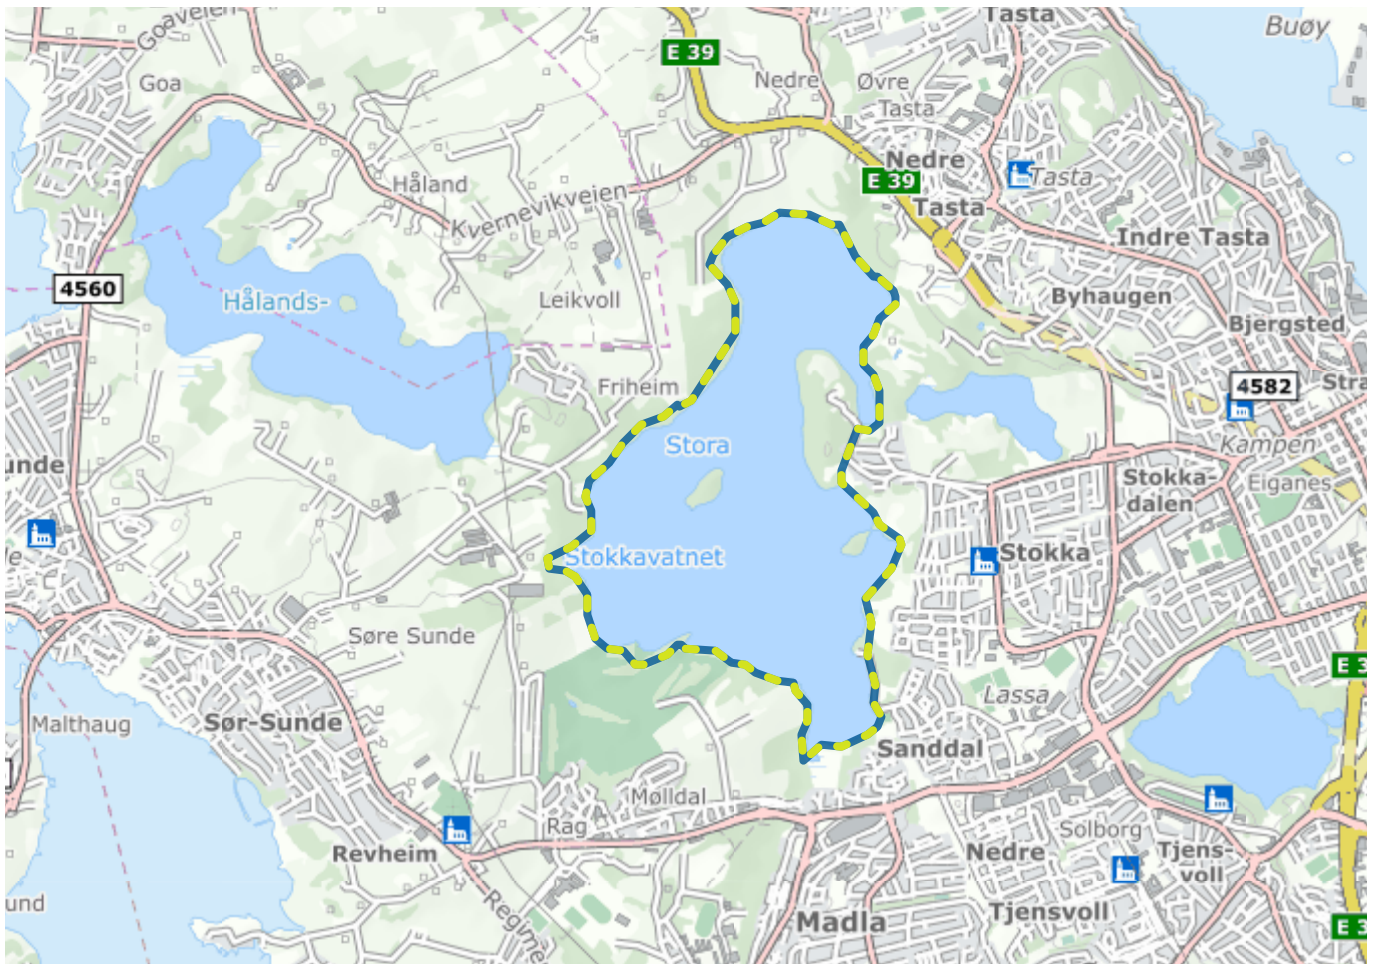

Home (/en/)

Stokkavatnturen

About the route

Suitable for: Children, adults

Length: 8.2km

Duration: 2 hours

Difficulty: Medium

Lighted: Lighted

Legend

Route

Lighted route

Shortcut