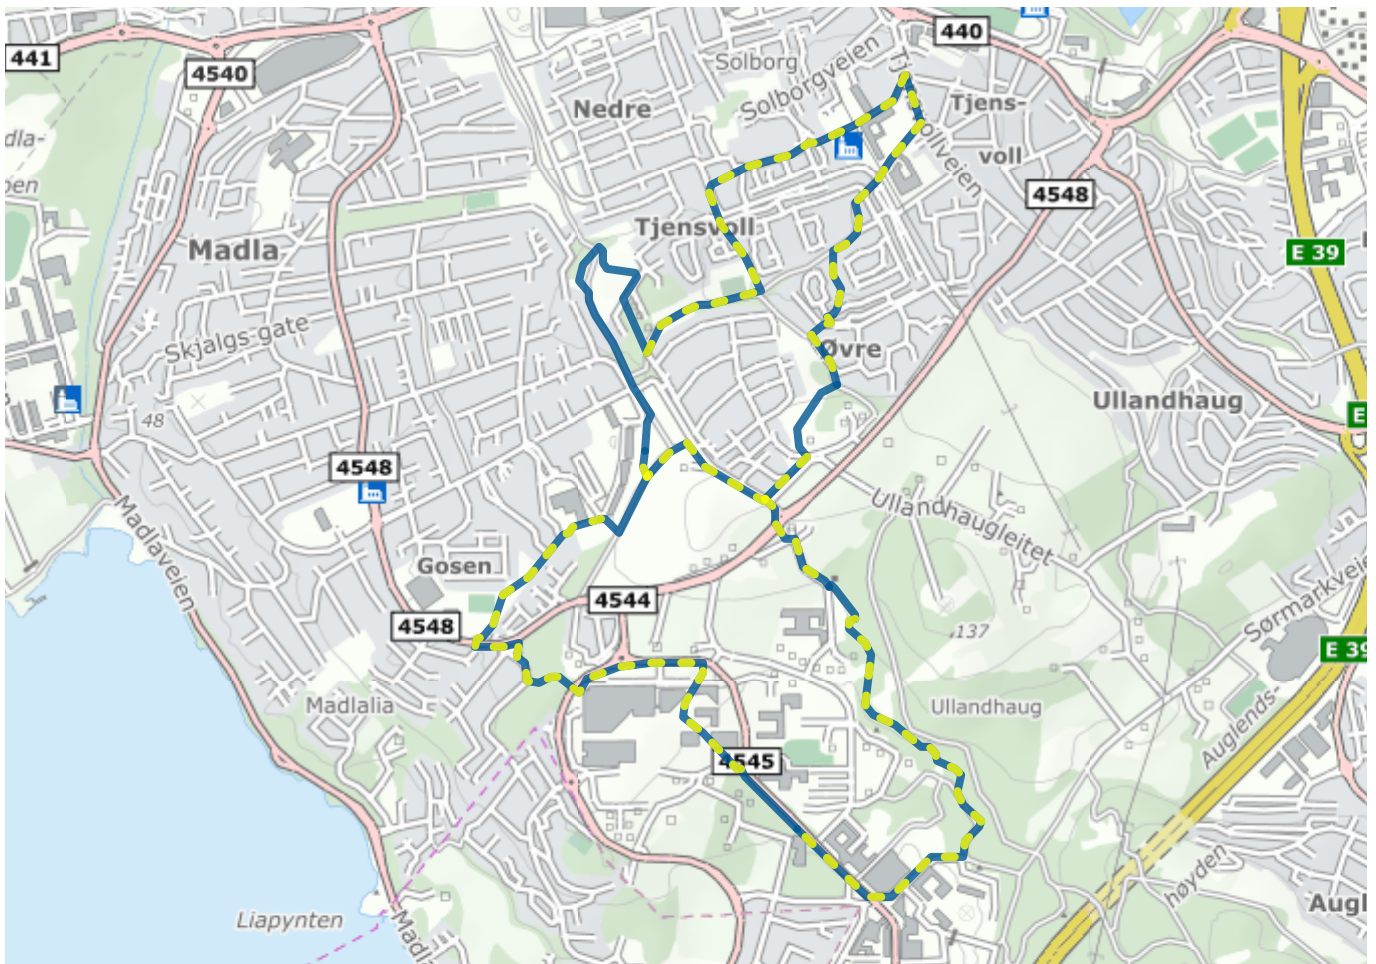

Home (/en/)

Studieturen

About the route

Suitable for: Children, adults

Length: 7.2km

Duration: 2 hours

Difficulty: Medium

Llghted: Partially lighted

Legend

Route

Lighted route

Shortcut