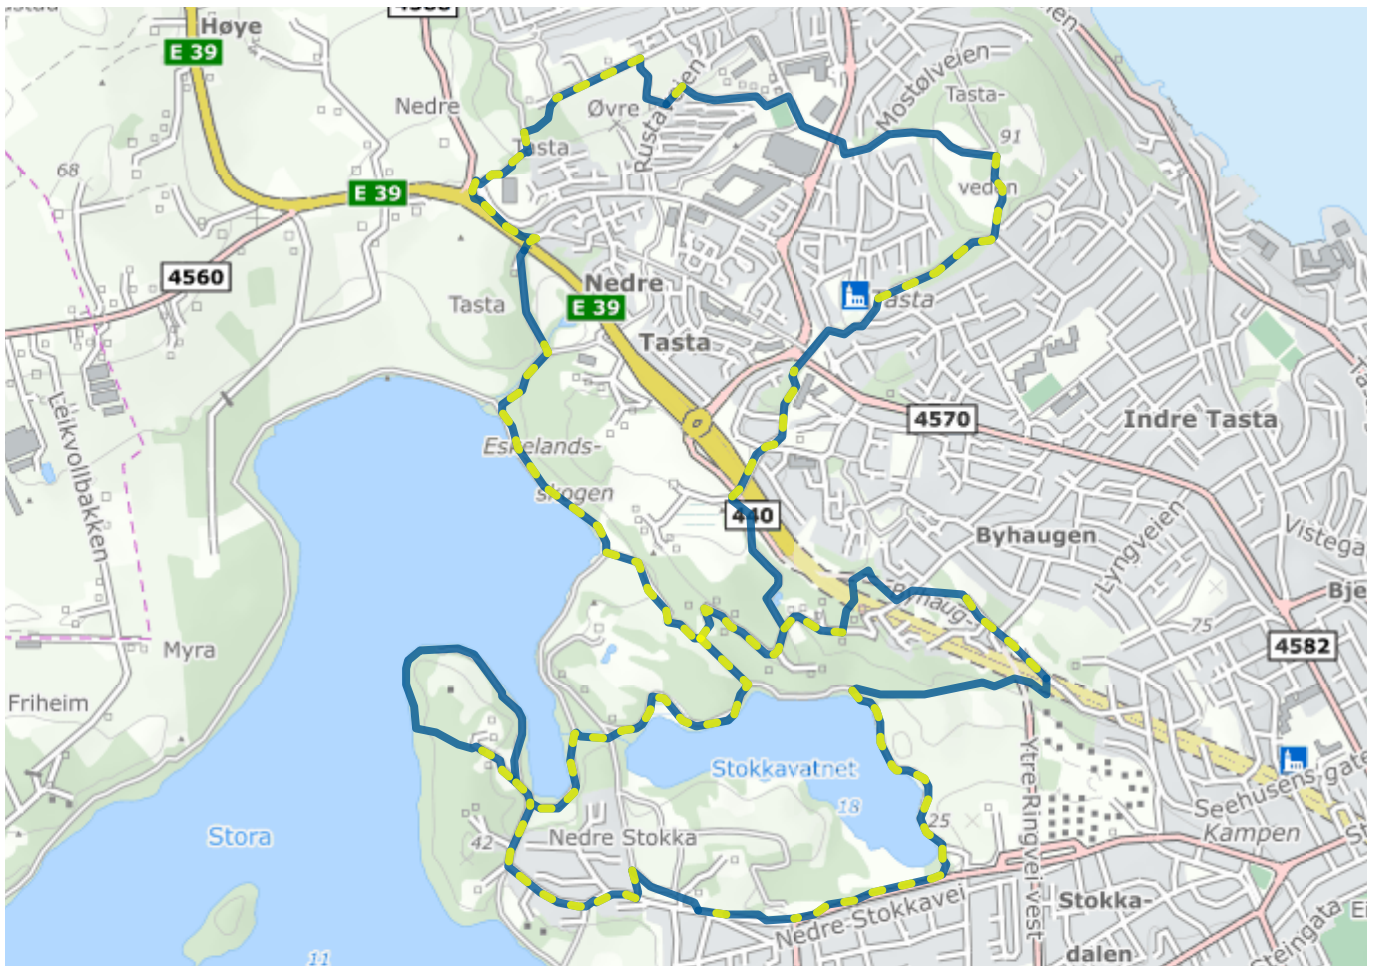

Home (/en/)

Tastaturen

About the route

Suitable for: Adults

Length: 10.4km

Duration: 140 minutes

Difficulty: Difficult

Llghted: Partially lighted

Legend

Route

Lighted route

Shortcut