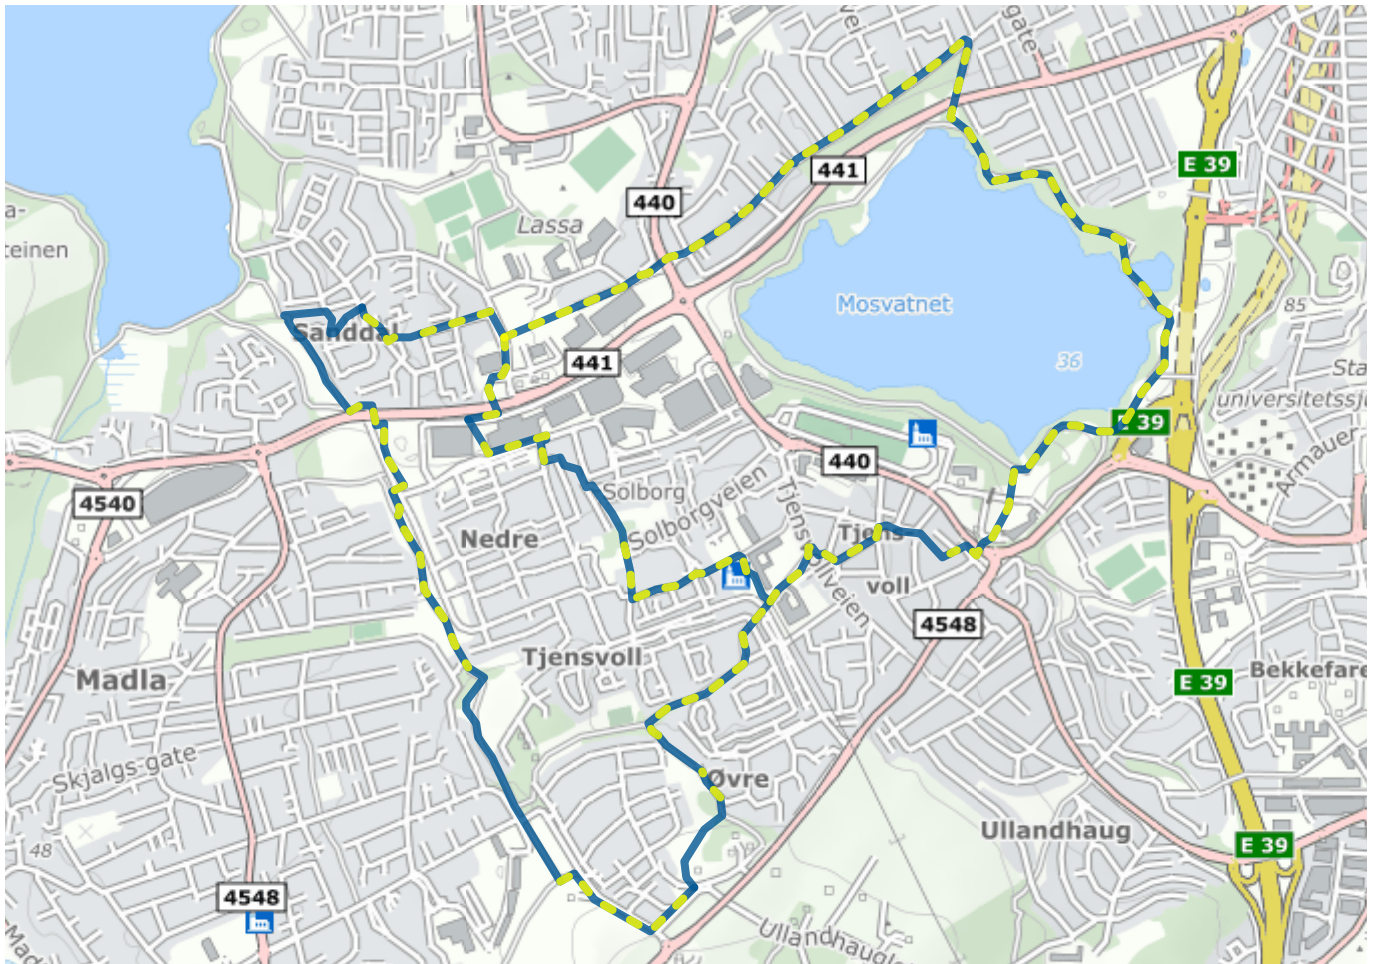

# Tjensvollsturen

## About the route

Suitable for: Children, adults

Length: 7.9km

Duration: 2 hours

Difficulty: Medium

Llghted: Partially lighted

# Legend

---

Route

Lighted route

Shortcut