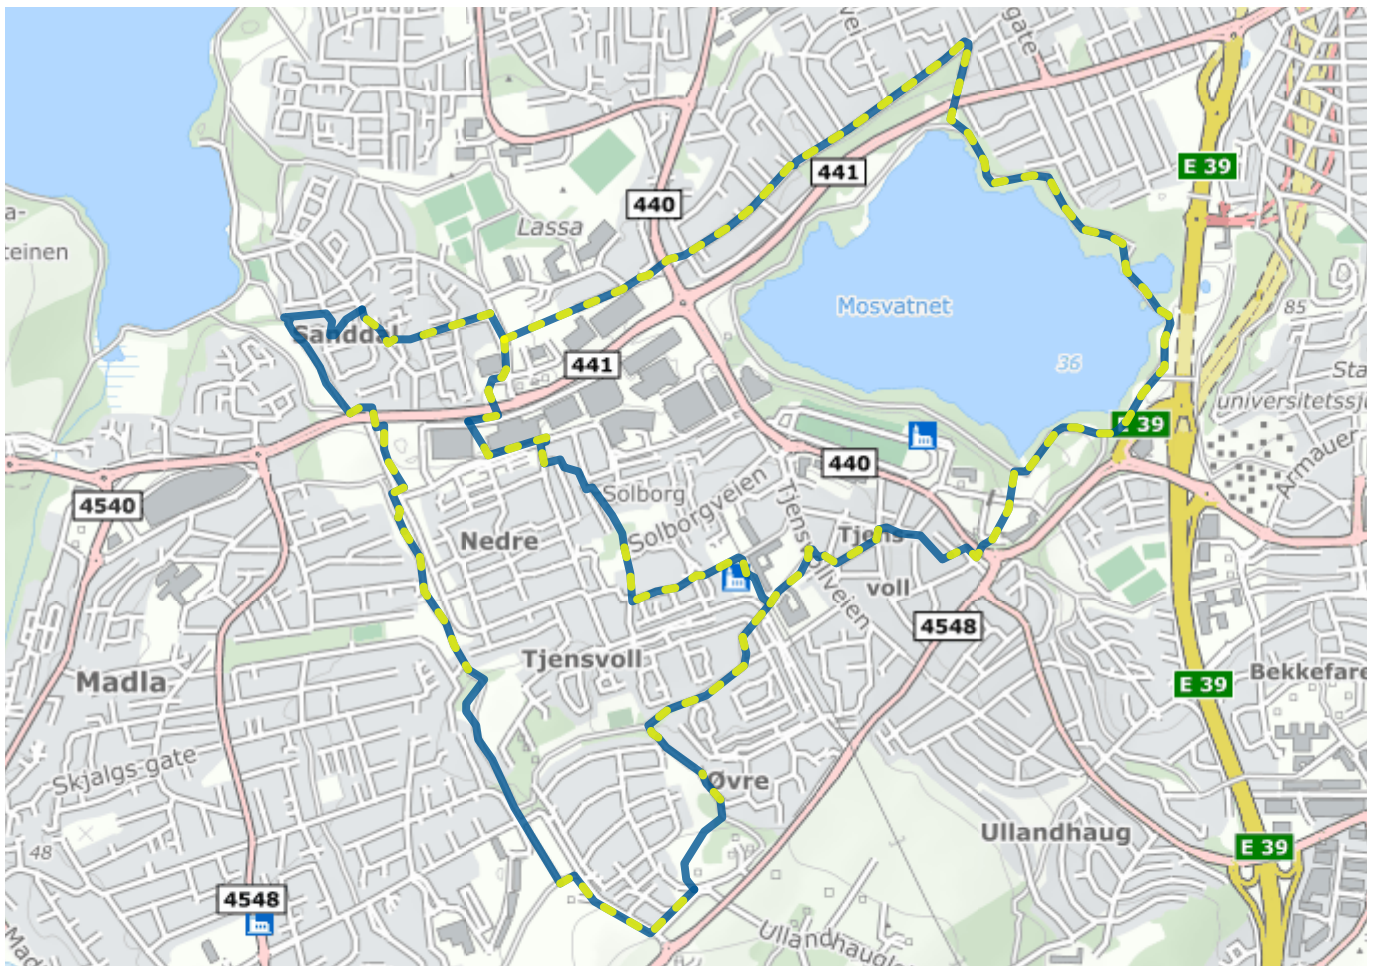

Home (/en/)

Tjensvollsturen

About the route

Suitable for: Children, adults

Length: 7.9km

Duration: 2 hours

Difficulty: Medium

Llghted: Partially lighted

Legend

Route

Lighted route

Shortcut