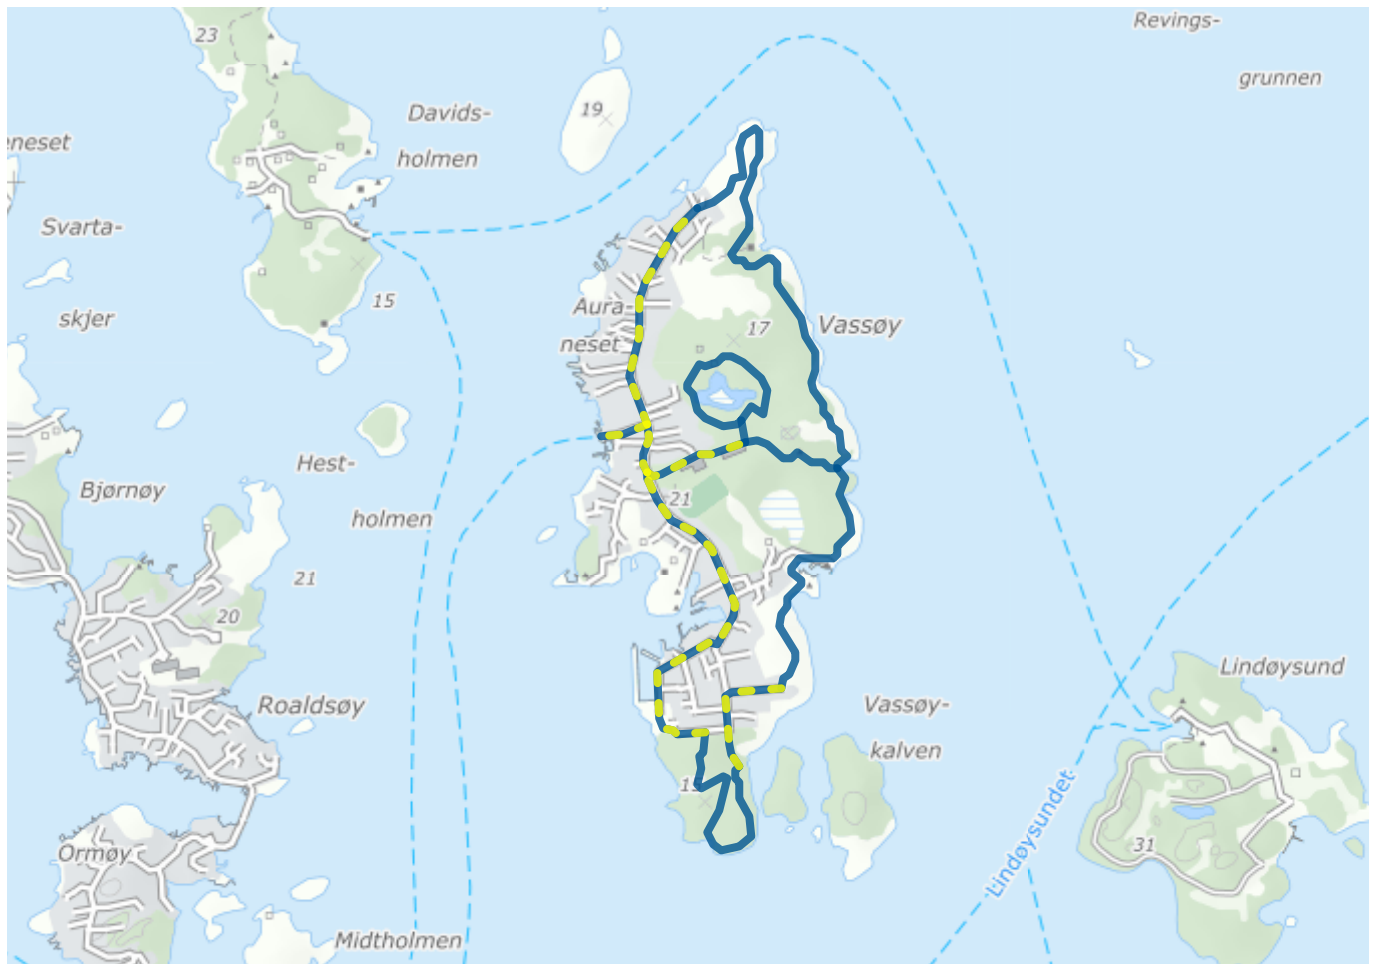

Home (/en/)

Vassøyturen

About the route

Suitable for: Children, adults

Length: 6km

Duration: 2 hours

Difficulty: Medium

Lighted: Partially lighted

Legend

Route

Lighted route

Shortcut