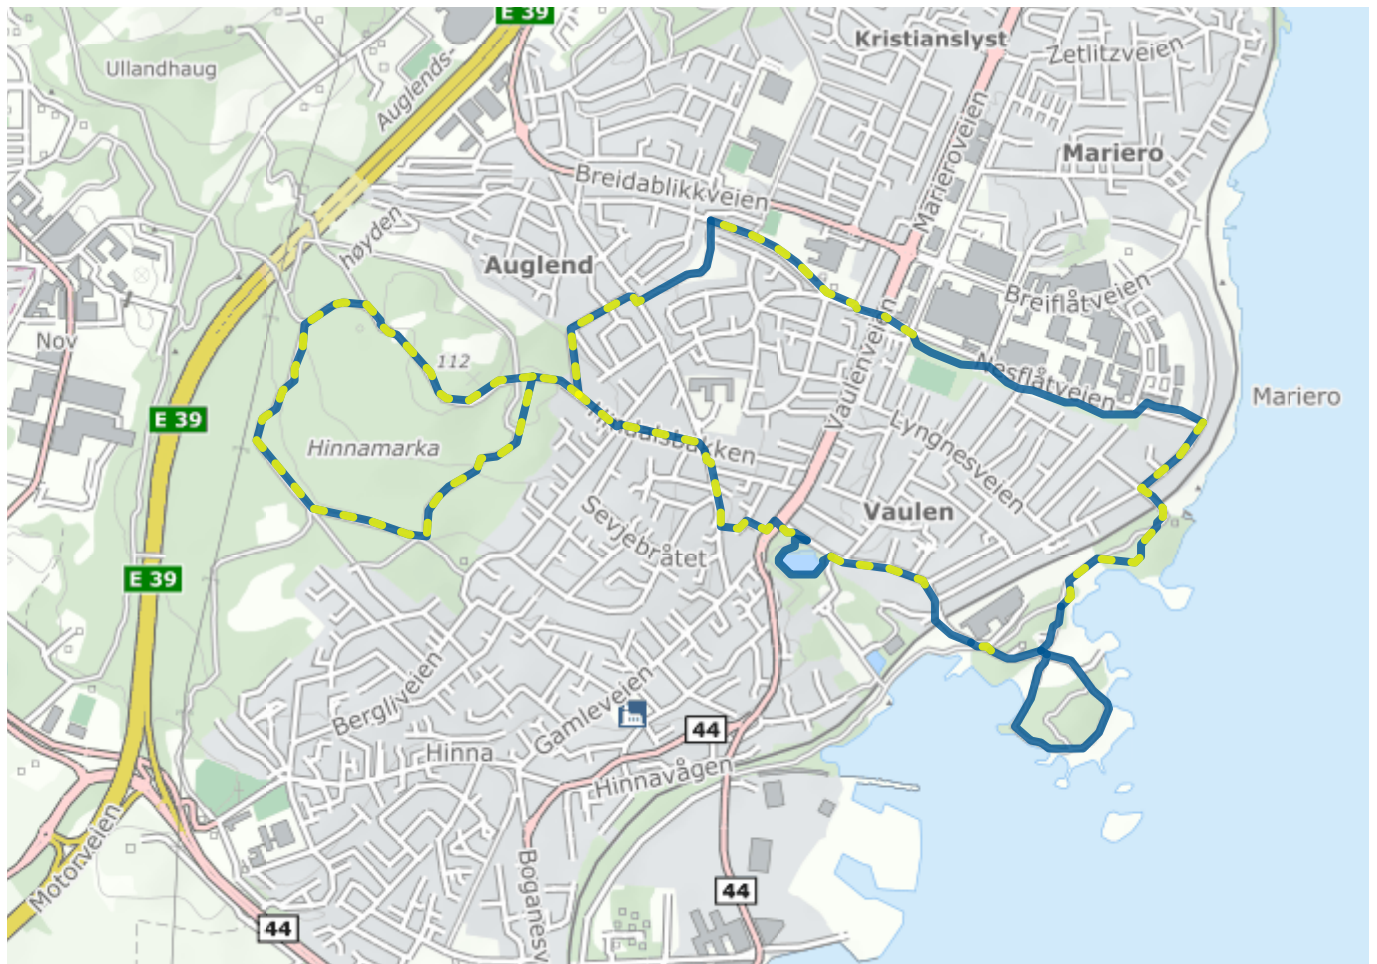

Home (/en/)

Vaulenturen

About the route

Suitable for: Children, adults

Length: 7.7km

Duration: 2 hours

Difficulty: Medium

Llghted: Partially lighted

Legend

Route

Lighted route

Shortcut